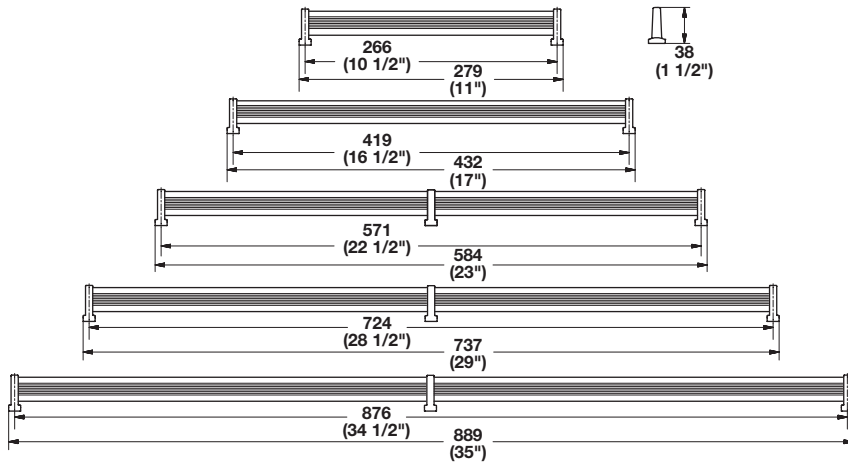

**TAG Synergy Elite**

4

**Shoe Fence Set**

- For shelving, available in standard widths
- Width can be reduced by sliding the end post off and cutting aluminum rail, reattach post by tapping on with rubber mallet
- Center post slides back and forth for easy positioning, supplied for lengths over 584 mm (23")
- Horizontal rails are two sided, one being smooth and other textured to match other Synergy Elite items

Material: Aluminum

Length	polished chrome	matt aluminum; chrome post	matt nickel	matt gold; polished post	dark oil-rubbed bronze	slate
279 (11")	547.52.221	547.52.421	547.52.621	547.52.921	547.52.121	547.52.321
432 (17")	547.52.222	547.52.422	547.52.622	547.52.922	547.52.122	547.52.322
584 (23")	547.52.223	547.52.423	547.52.623	547.52.923	547.52.123	547.52.323
737 (29")	547.52.224	547.52.424	547.52.624	547.52.924	547.52.124	547.52.324
889 (35")	547.52.226	547.52.426	547.52.626	547.52.926	547.52.126	547.52.326

**Supplied With**

- Mounting hardware
- Bar
- 2 posts

**Shoe Fence Bar**

- Bar can be customized to fit the shelf of your choice
- Perfect for framing shelves, pull-out trays or creating your own shoe fence
- Use the versatile corner posts to create unified corners on L-shaped shoe shelves, frame pull-out shelves or create your own unique design  
Length: 2362 (93")

**Posts for Shoe Fence**

- Corner posts provide a sleek solution to framing pull out shelves, which can be used to store shoes or display your favorite items
- Ideal for framing floating angled shoe shelves
- Perfect for L-shaped shelves, providing a unified corner