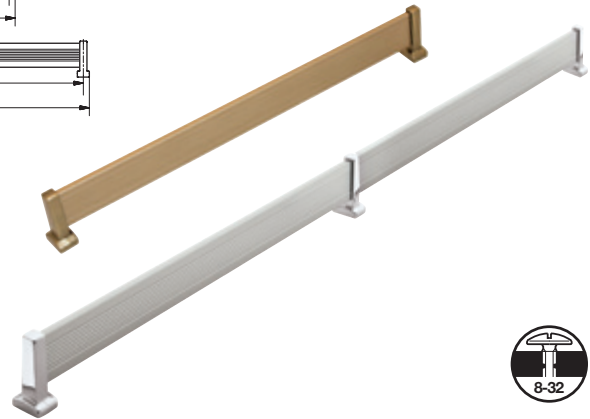

**TAG Synergy Elite**

4

**Shoe Fence Set**

- For shelving, available in standard widths
- Width can be reduced by sliding the end post off and cutting aluminum rail, reattach post by tapping on with rubber mallet
- Center post slides back and forth for easy positioning, supplied for lengths over 584 mm (23")
- Horizontal rails are two sided, one being smooth and other textured to match other Synergy Elite items

Material: Aluminum

Length	polished chrome	matt aluminum; chrome post	matt nickel	matt gold; polished post	dark oil-rubbed bronze	slate
279 (11")	547.52.221	547.52.421	547.52.621	547.52.921	547.52.121	547.52.321
432 (17")	547.52.222	547.52.422	547.52.622	547.52.922	547.52.122	547.52.322
584 (23")	547.52.223	547.52.423	547.52.623	547.52.923	547.52.123	547.52.323
737 (29")	547.52.224	547.52.424	547.52.624	547.52.924	547.52.124	547.52.324
889 (35")	547.52.226	547.52.426	547.52.626	547.52.926	547.52.126	547.52.326

**Supplied With**

- Mounting hardware
- Bar
- 2 posts

**Shoe Fence Bar**

- Bar can be customized to fit the shelf of your choice
- Perfect for framing shelves, pull-out trays or creating your own shoe fence
- Use the versatile corner posts to create unified corners on L-shaped shoe shelves, frame pull-out shelves or create your own unique design  
Length: 2362 (93")

**Posts for Shoe Fence**

- Corner posts provide a sleek solution to framing pull out shelves, which can be used to store shoes or display your favorite items
- Ideal for framing floating angled shoe shelves
- Perfect for L-shaped shelves, providing a unified corner