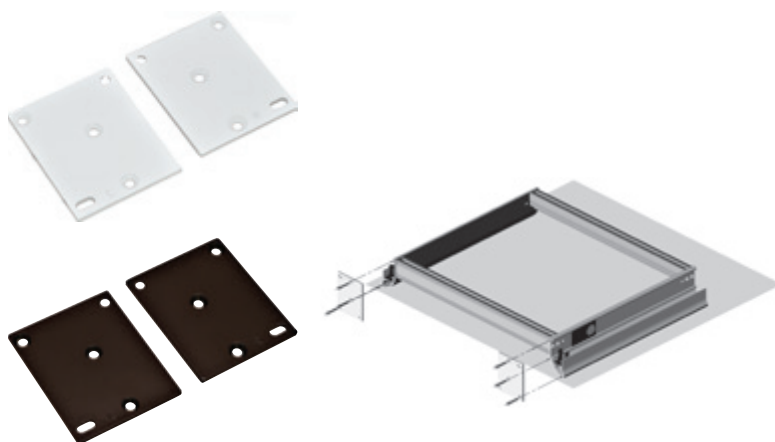

TAG ENGAGE

4

Storage Boxes

- Available in the same slate & beach fabrics to match the entire Engage collection
- Perfectly sized to fit into the 18", 24" and 30" closet sections
- 188 mm (7 3/8") height, fits perfectly on the top shelf of an 86" height closet with an 8 ft. ceiling
 H x D: 188 x 343 mm (7 3/8" x 13 1/2")

Material: Fabric; Color: slate

Width	Item No.
368 (14 1/2")	807.77.460
444 (17 1/2")	807.77.461
596 (23 1/2")	807.77.462

Material: Fabric; Color: beach

Width	Item No.
368 (14 1/2")	807.77.360
444 (17 1/2")	807.77.361
596 (23 1/2")	807.77.362

Drawer Face Adapter, optional

- Allows a drawer front to be fixed to the front of the pull-out frame
- Conceals the frame and dividers and makes it possible to add a lock to jewelry drawers
- A unique design feature for limitless customization to the appearance of the closet
- Simple to install and makes drawer face mounting easy
 W x H x D: 60 x 75 x 4 mm (2 3/8" x 2 15/16" x 1/8")

Color	Item No.
white	807.77.796
black	807.77.596

Note

Cannot be used with the Pull-Out Laundry/Pant Frame.

Dimensions in mm
 Inches are approximate