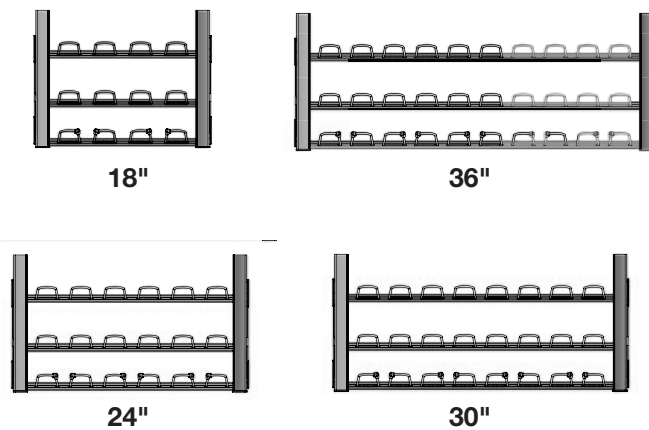

TAG ENGAGE

- The perfect solution for shoes to utilize closet depth and allow easy access
- 18" holds up to 6 pairs, 24" holds up to 9 pairs, 30" holds up to 12 pairs, 36" holds up to 15 pairs
- Specially designed Sandal Clips convert the front row into sandal or flip flop storage

Shown with sandal clips

Shoe Organizer

H x D: 190 x 353 mm (7 1/2" x 13 7/8")

Material: Aluminum

| Width | matt nickel | oil-rubbed bronze | matt gold | slate |
|-----------|-------------|-------------------|------------|------------|
| 457 (18") | 807.77.671 | 807.77.171 | 807.77.971 | 807.77.271 |
| 610 (24") | 807.77.672 | 807.77.172 | 807.77.972 | 807.77.272 |
| 762 (30") | 807.77.673 | 807.77.173 | 807.77.973 | 807.77.273 |
| 915 (36") | 807.77.674 | 807.77.174 | 807.77.974 | 807.77.274 |

Supplied With

Full extension, Soft Close undermount slides

- Sandal clips: 4 for 18"
 6 for 24"
 8 for 30"
 10 for 36"

Dimensional data not binding. We reserve the right to alter specifications without notice.

Dimensions in mm
 Inches are approximate