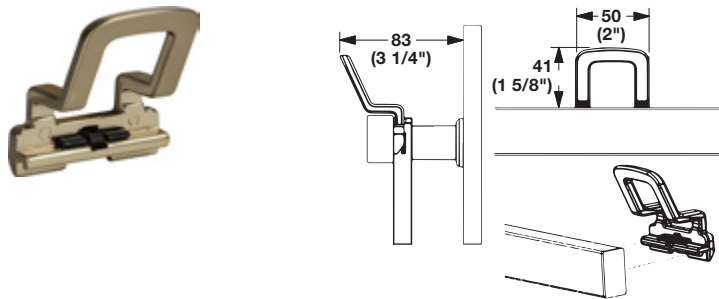

**TAG Symphony**

- Hooks can be placed anywhere along the horizontal bars and can easily be reconfigured to adapt to changing storage needs
- The hooks project only a short distance from the organizer, allowing it to fit behind doors or in spaces with limited room

4

**Triple Hook**

Maximum load capacity: 4.5 kg (10 lbs.)

Material: Aluminum

Finish	Item No.
matt aluminum	807.72.020
matt nickel	807.72.620
matt gold	807.72.820
slate	807.72.320

**Coat Hook**

Maximum load capacity: 9 kg (20 lbs.)

Material: Aluminum

Finish	Item No.
matt aluminum	807.72.030
matt nickel	807.72.630
matt gold	807.72.830
slate	807.72.330

**Large Shoe Hook**

Maximum load capacity: 4.5 kg (10 lbs.)

Material: Aluminum

Finish	Item No.
matt aluminum	807.72.041
matt nickel	807.72.641
matt gold	807.72.841
slate	807.72.341

**Small Shoe Hook**

Maximum load capacity: 4.5 kg (10 lbs.)

Material: Aluminum

Finish	Item No.
matt aluminum	807.72.040
matt nickel	807.72.640
matt gold	807.72.840
slate	807.72.340

Dimensions in mm  
 Inches are approximate