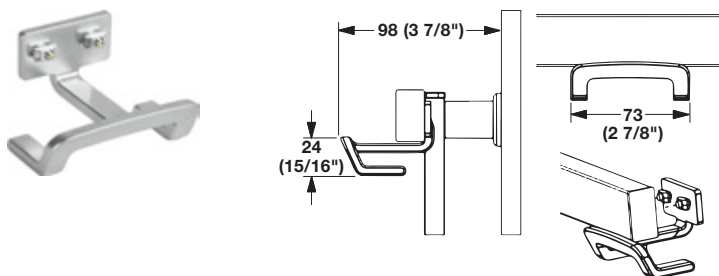

**TAG Symphony**

- Hooks can be placed anywhere along the horizontal bars and can easily be reconfigured to adapt to changing storage needs
- The hooks project only a short distance from the organizer, allowing it to fit behind doors or in spaces with limited room

4

**Triple Hook**

Maximum load capacity: 4.5 kg (10 lbs.)

Material: Aluminum

Finish	Item No.
matt aluminum	807.72.020
matt nickel	807.72.620
matt gold	807.72.820
slate	807.72.320

**Coat Hook**

Maximum load capacity: 9 kg (20 lbs.)

Material: Aluminum

Finish	Item No.
matt aluminum	807.72.030
matt nickel	807.72.630
matt gold	807.72.830
slate	807.72.330

**Large Shoe Hook**

Maximum load capacity: 4.5 kg (10 lbs.)

Material: Aluminum

Finish	Item No.
matt aluminum	807.72.041
matt nickel	807.72.641
matt gold	807.72.841
slate	807.72.341

**Small Shoe Hook**

Maximum load capacity: 4.5 kg (10 lbs.)

Material: Aluminum

Finish	Item No.
matt aluminum	807.72.040
matt nickel	807.72.640
matt gold	807.72.840
slate	807.72.340

Dimensions in mm  
 Inches are approximate