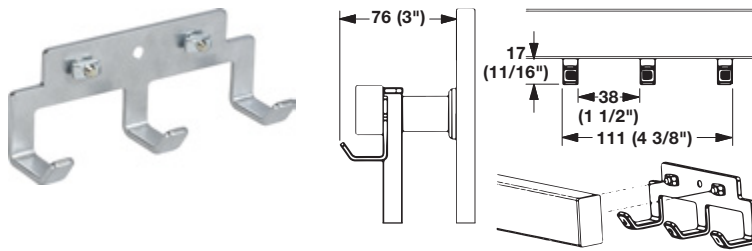

**TAG Symphony**

- Hooks can be placed anywhere along the horizontal bars and can easily be reconfigured to adapt to changing storage needs
- The hooks project only a short distance from the organizer, allowing it to fit behind doors or in spaces with limited room

4

**Triple Hook**

Maximum load capacity: 4.5 kg (10 lbs.)

Material: Aluminum

Finish	Item No.
matt aluminum	807.72.020
matt nickel	807.72.620
matt gold	807.72.820
slate	807.72.320

**Coat Hook**

Maximum load capacity: 9 kg (20 lbs.)

Material: Aluminum

Finish	Item No.
matt aluminum	807.72.030
matt nickel	807.72.630
matt gold	807.72.830
slate	807.72.330

**Large Shoe Hook**

Maximum load capacity: 4.5 kg (10 lbs.)

Material: Aluminum

Finish	Item No.
matt aluminum	807.72.041
matt nickel	807.72.641
matt gold	807.72.841
slate	807.72.341

**Small Shoe Hook**

Maximum load capacity: 4.5 kg (10 lbs.)

Material: Aluminum

Finish	Item No.
matt aluminum	807.72.040
matt nickel	807.72.640
matt gold	807.72.840
slate	807.72.340

Dimensions in mm  
 Inches are approximate