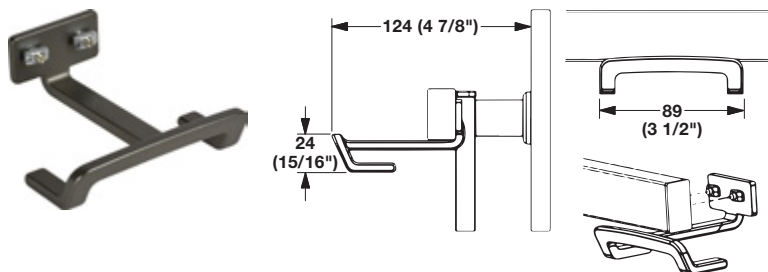

**TAG Symphony**

- Hooks can be placed anywhere along the horizontal bars and can easily be reconfigured to adapt to changing storage needs
- The hooks project only a short distance from the organizer, allowing it to fit behind doors or in spaces with limited room

4

**Triple Hook**

Maximum load capacity: 4.5 kg (10 lbs.)

Material: Aluminum

Finish	Item No.
matt aluminum	807.72.020
matt nickel	807.72.620
matt gold	807.72.820
slate	807.72.320

**Coat Hook**

Maximum load capacity: 9 kg (20 lbs.)

Material: Aluminum

Finish	Item No.
matt aluminum	807.72.030
matt nickel	807.72.630
matt gold	807.72.830
slate	807.72.330

**Large Shoe Hook**

Maximum load capacity: 4.5 kg (10 lbs.)

Material: Aluminum

Finish	Item No.
matt aluminum	807.72.041
matt nickel	807.72.641
matt gold	807.72.841
slate	807.72.341

**Small Shoe Hook**

Maximum load capacity: 4.5 kg (10 lbs.)

Material: Aluminum

Finish	Item No.
matt aluminum	807.72.040
matt nickel	807.72.640
matt gold	807.72.840
slate	807.72.340

Dimensions in mm  
 Inches are approximate