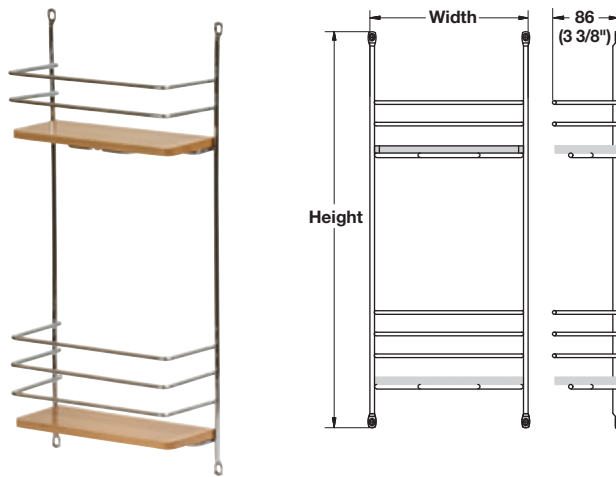

**Racks and Baskets**

**Door Rack**

- Mounts to back of door in a base cabinet
- Holds cleaning supplies or other lightweight products
- Versatile storage for kitchen or bath
- For 15", 18" and 21" width overlay or inset doors

Material: Birch and Metal; Finish: chrome

Door size (W x H) nominal	Door type	W x H	Item No.
380 x 610 (15" x 24")	overlay	216 x 533 (8 1/4" x 20 5/8")	543.17.200
380 x 610 (15" x 24")	inset	216 x 457 (8 1/4" x 18")	543.17.210
457 x 610 (18" x 24")	overlay	222 x 533 (11 1/4" x 20 5/8")	543.17.201
457 x 610 (18" x 24")	inset	222 x 457 (11 1/4" x 18")	543.17.211
533 x 610 (21" x 24")	overlay	362 x 533 (14 1/4" x 20 5/8")	543.17.202
533 x 610 (21" x 24")	inset	362 x 457 (14 1/4" x 18")	543.17.212

**Spice Rack**

- With screw-mounting eyes
- Number of shelves: 4
- Depth: 66 mm (2 5/8")

Material: Steel

W x H	Champagne	Chrome
244 x 395 (9 5/8" x 15 9/16")	543.19.860	543.19.260
391 x 395 (15 3/8" x 15 9/16")	543.19.880	543.19.280

**Multi-purpose Basket**

- With screw-mounting eyes
- Three-sided
- W x D x H: 312 x 101 x 112 mm (12 1/4" x 4" x 4 1/2")

Material: Steel

Finish	Item No.
champagne	540.36.807
chrome	540.36.207

Dimensional data not binding. We reserve the right to alter specifications without notice.