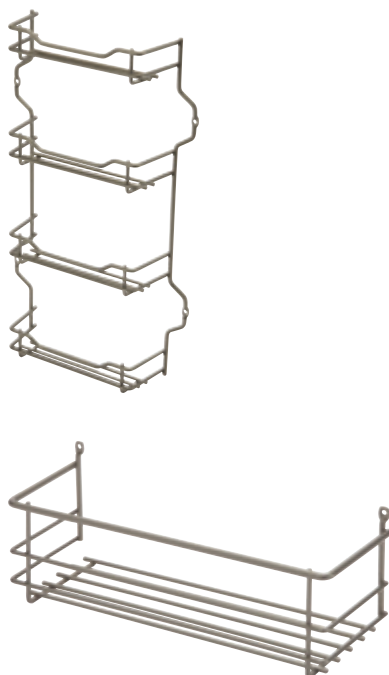

**Racks and Baskets**

**Door Rack**

- Mounts to back of door in a base cabinet
- Holds cleaning supplies or other lightweight products
- Versatile storage for kitchen or bath
- For 15", 18" and 21" width overlay or inset doors

Material: Birch and Metal; Finish: chrome

Door size (W x H) nominal	Door type	W x H	Item No.
380 x 610 (15" x 24")	overlay	216 x 533 (8 1/4" x 20 5/8")	543.17.200
380 x 610 (15" x 24")	inset	216 x 457 (8 1/4" x 18")	543.17.210
457 x 610 (18" x 24")	overlay	222 x 533 (11 1/4" x 20 5/8")	543.17.201
457 x 610 (18" x 24")	inset	222 x 457 (11 1/4" x 18")	543.17.211
533 x 610 (21" x 24")	overlay	362 x 533 (14 1/4" x 20 5/8")	543.17.202
533 x 610 (21" x 24")	inset	362 x 457 (14 1/4" x 18")	543.17.212

**Spice Rack**

- With screw-mounting eyes
- Number of shelves: 4
- Depth: 66 mm (2 5/8")

Material: Steel

W x H	Champagne	Chrome
244 x 395 (9 5/8" x 15 9/16")	543.19.860	543.19.260
391 x 395 (15 3/8" x 15 9/16")	543.19.880	543.19.280

**Multi-purpose Basket**

- With screw-mounting eyes
- Three-sided
- W x D x H: 312 x 101 x 112 mm (12 1/4" x 4" x 4 1/2")

Material: Steel

Finish	Item No.
champagne	540.36.807
chrome	540.36.207

Dimensional data not binding. We reserve the right to alter specifications without notice.