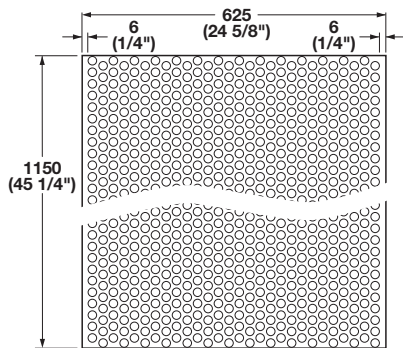

Under Sink Mats

Cabinet Protector Mats

- Cut-to-size to fit in sink cabinet
 - Unique dimples collect up to 1 gallon water per 6 square feet
 - Stainless mat adds a beautiful and durable protective surface for your cabinet
 - Maple and White mats are designed to blend with your interior cabinet finish
- Width: 1150 mm (45 1/4")

Material: Polystyrene

Color	Depth	Item No.
white	625 (24 5/8")	547.91.703
gray/stainless	625 (24 5/8")	547.91.550
black/stainless	625 (24 5/8")	547.91.350
maple	600 (23 5/8")	547.91.705

- Flexible rubber mat ships rolled to save shipping costs
 - Designed to be easier to trim with scissors for fitting around existing pipes in retrofit and remodel applications
 - Easy to insert into a cabinet with a front stile
- W x L: 625 x 1150 mm (24 5/8" x 45 1/4")

Sample Chain

Item No.
732.06.790

Supplied With

5 3/4" x 4 1/8" piece of all of our non-slip mat and cabinet protector mat products.

Dimensional data not binding. We reserve the right to alter specifications without notice.