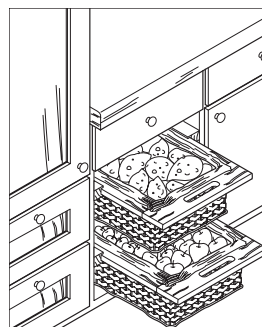

Wicker Baskets

- For framed or frameless 305 mm (15") or 381 mm (18") cabinets
- Install in or between two cabinets
- Baskets are woven over solid beech frames which slide on runners (sold separately)
- For installation, calculate frame width less 6 mm (1/4") for ease of use of runners
- Custom sizes available with minimum order of 200 pcs.
- Baskets are handmade, therefore variations in patterns may occur

Baskets

- With beech frame
- Two handles drilled into frame
- D x H: 540 x 200 mm (21 1/4" x 7 7/8")

Material: Basket: Wicker, natural, dipped
Frame: Beech, lacquered

Width	Item No.
287 (11 5/16")	540.55.001
363 (14 5/16")	540.55.002

Runners

- For wicker baskets

Material: Beech, lacquered

A	B	Item No.
34 (1 3/8")	25 (1")	540.55.991
40 (1 5/8")	31 (1 1/4")	540.55.992

For 15" framed cabinets
Basket 540.55.001
Runner 540.55.992

For 18" framed cabinets
Basket 540.55.002
Runner 540.55.992

For 15" frameless cabinets
Basket 540.55.001
Runner 540.55.991

For 18" frameless cabinets
Basket 540.55.002
Runner 540.55.991

Dimensions in mm
Inches are approximate