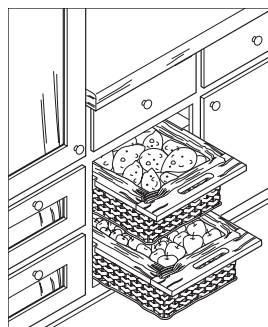

Wicker Baskets

- For framed or frameless 305 mm (15") or 381 mm (18") cabinets
- Install in or between two cabinets
- Baskets are woven over solid beech frames which slide on runners (sold separately)
- For installation, calculate frame width less 6 mm (1/4") for ease of use of runners
- Custom sizes available with minimum order of 200 pcs.
- Baskets are handmade, therefore variations in patterns may occur

Baskets

- With beech frame
- Two handles drilled into frame
- D x H: 540 x 200 mm (21 1/4" x 7 7/8")

Material: Basket: Wicker, natural, dipped
Frame: Beech, lacquered

Width	Item No.
287 (11 5/16")	540.55.001
363 (14 5/16")	540.55.002

Runners

- For wicker baskets

Material: Beech, lacquered

A	B	Item No.
34 (1 3/8")	25 (1")	540.55.991
40 (1 5/8")	31 (1 1/4")	540.55.992

For 15" framed cabinets
Basket 540.55.001
Runner 540.55.992

For 18" framed cabinets
Basket 540.55.002
Runner 540.55.992