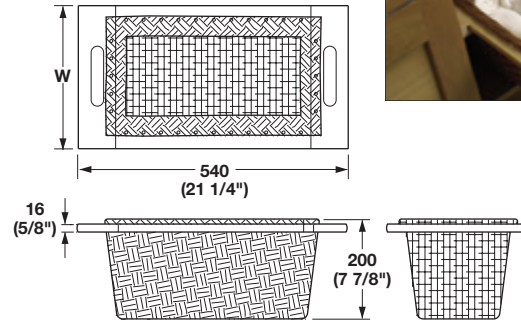

Wicker Baskets

- For framed or frameless 305 mm (15") or 381 mm (18") cabinets
- Install in or between two cabinets
- Baskets are woven over solid beech frames which slide on runners (sold separately)
- For installation, calculate frame width less 6 mm (1/4") for ease of use of runners
- Custom sizes available with minimum order of 200 pcs.
- Baskets are handmade, therefore variations in patterns may occur

Baskets

- With beech frame
- Two handles drilled into frame
- D x H: 540 x 200 mm (21 1/4" x 7 7/8")

Material: Basket: Wicker, natural, dipped
Frame: Beech, lacquered

Width	Item No.
287 (11 5/16")	540.55.001
363 (14 5/16")	540.55.002