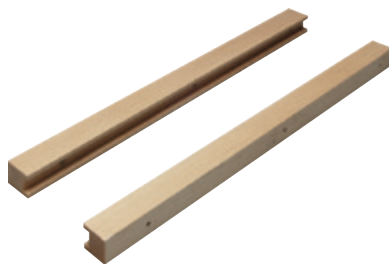

Wicker Baskets

- For framed or frameless 305 mm (15") or 381 mm (18") cabinets
- Install in or between two cabinets
- Baskets are woven over solid beech frames which slide on runners (sold separately)
- For installation, calculate frame width less 6 mm (1/4") for ease of use of runners
- Custom sizes available with minimum order of 200 pcs.
- Baskets are handmade, therefore variations in patterns may occur

Baskets

- With beech frame
- Two handles drilled into frame
- D x H: 540 x 200 mm (21 1/4" x 7 7/8")

Material: Basket: Wicker, natural, dipped
Frame: Beech, lacquered

Width	Item No.
287 (11 5/16")	540.55.001
363 (14 5/16")	540.55.002

Runners

- For wicker baskets

Material: Beech, lacquered

A	B	Item No.
34 (1 3/8")	25 (1")	540.55.991
40 (1 5/8")	31 (1 1/4")	540.55.992

For 15" framed cabinets
Basket 540.55.001
Runner 540.55.992

For 18" framed cabinets
Basket 540.55.002
Runner 540.55.992