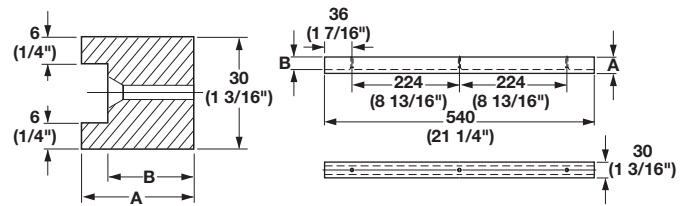

Wicker Baskets

- For framed or frameless 305 mm (15") or 381 mm (18") cabinets
- Install in or between two cabinets
- Baskets are woven over solid beech frames which slide on runners (sold separately)
- For installation, calculate frame width less 6 mm (1/4") for ease of use of runners
- Custom sizes available with minimum order of 200 pcs.
- Baskets are handmade, therefore variations in patterns may occur

Baskets

- With beech frame
- Two handles drilled into frame
- D x H: 540 x 200 mm (21 1/4" x 7 7/8")

Material: Basket: Wicker, natural, dipped
Frame: Beech, lacquered

Width	Item No.
287 (11 5/16")	540.55.001
363 (14 5/16")	540.55.002