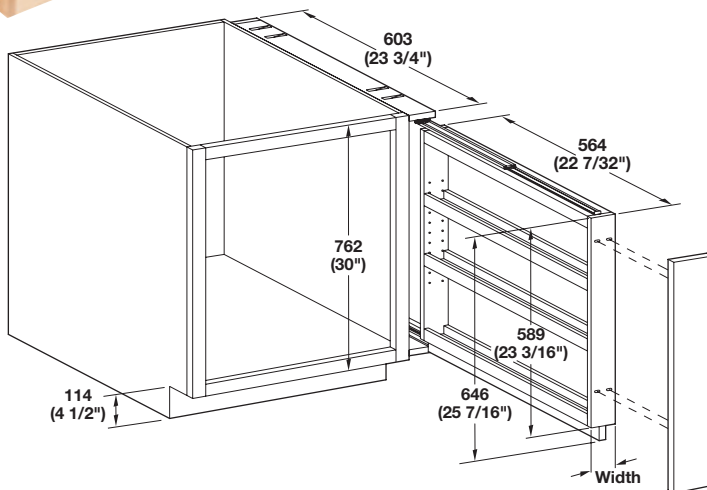

*soft&silent*)))

NOW WITH GRASS ELITE  
UNDERMOUNT SLIDES

**Base Cabinet Pull-Out**

- For use as a pull-out in 9", 12" and 15" framed cabinets
  - Full extension 80 lb. weight capacity Grass Elite undermount slides
  - Top shelf is open for easy access
  - Door mount brackets provide micro adjustment
  - With adjustable guide bushings for stability
- D x H: 22 7/8" x 25 3/8"

Material: Maple

Width	Width of Base	Item No.
5 1/4"	5 7/8"	545.47.272
7 7/8"	8 3/8"	545.47.274
10 7/8"	11 5/8"	545.47.275

**Base Cabinet Filler Pull-Out**

- For use between cabinets as full height filler
  - Use fillers behind posts and turnings
  - Full extension 80 lb. weight capacity Grass Elite undermount slides
  - Mounts between cabinets
- D x H: 23 3/4" x 30"

Material: Maple and Birch

Width	Item No.
3"	545.47.241
6"	545.47.243

Dimensional data not binding. We reserve the right to alter specifications without notice.

Dimensions in mm  
Inches are approximate