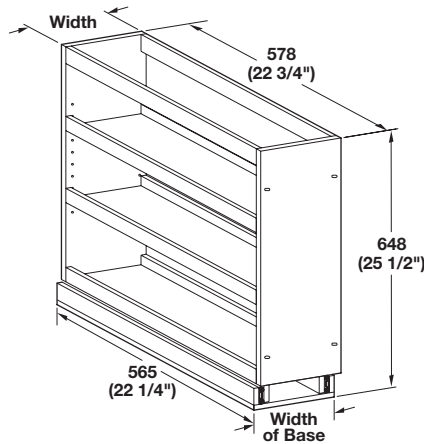

*soft&silent*)))

NOW WITH GRASS ELITE  
UNDERMOUNT SLIDES

**Base Cabinet Pull-Out**

- For use as a pull-out in 9", 12" and 15" framed cabinets
  - Full extension 80 lb. weight capacity Grass Elite undermount slides
  - Top shelf is open for easy access
  - Door mount brackets provide micro adjustment
  - With adjustable guide bushings for stability
- D x H: 22 7/8" x 25 3/8"

Material: Maple

Width	Width of Base	Item No.
5 1/4"	5 7/8"	545.47.272
7 7/8"	8 3/8"	545.47.274
10 7/8"	11 5/8"	545.47.275

**Base Cabinet Filler Pull-Out**

- For use between cabinets as full height filler
  - Use fillers behind posts and turnings
  - Full extension 80 lb. weight capacity Grass Elite undermount slides
  - Mounts between cabinets
- D x H: 23 3/4" x 30"

Material: Maple and Birch

Width	Item No.
3"	545.47.241
6"	545.47.243

Dimensional data not binding. We reserve the right to alter specifications without notice.

Dimensions in mm  
Inches are approximate