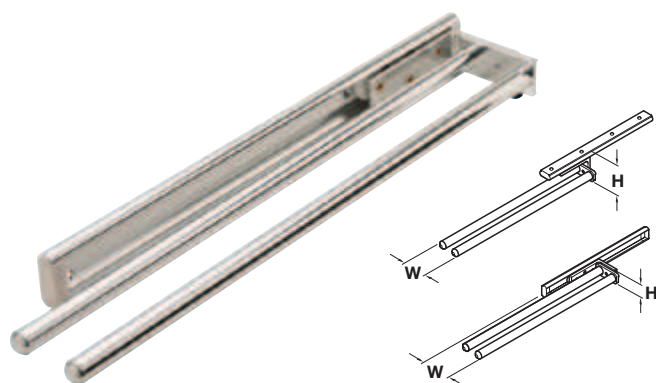

Towel Rack Pull-Outs

- Length of mounting bracket: 399 mm (15 3/4")
- Length of extending rails: 430 mm (17")
- Installation length, extended bar lengths and installed heights of both models are the same
- Under or side mounted

2 Bars, extendable

W x H: Under-mount: 65 x 73 mm (2 1/2" x 3")
W x H: Side-mount: 91 x 38 mm (3 5/8" x 1 1/2")
Depth: 460 mm (18 1/8")

Material: Aluminum anodized or powder-coated

Finish	Item No.
chrome	510.54.221
silver anodized	510.54.921

Supplied With

- 2 Precision plastic rollers
- 2 Plastic end caps

3 Bars, extendable

W x H: Under-mount: 127 x 76 mm (5" x 3")
W x H: Side-mount: 152 x 25.4 mm (6" x 1 1/2")
Depth: 460 mm (18 1/8")

Material: Aluminum anodized or powder-coated

Finish	Item No.
chrome	510.54.232
silver anodized	510.54.932

Supplied With

- 3 Precision plastic rollers
- 3 Plastic end caps