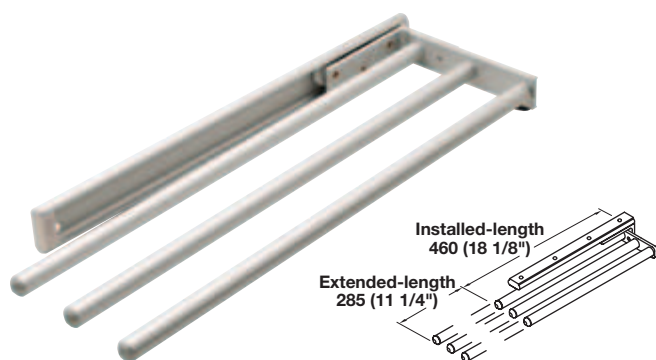

Towel Rack Pull-Outs

- Length of mounting bracket: 399 mm (15 3/4")
- Length of extending rails: 430 mm (17")
- Installation length, extended bar lengths and installed heights of both models are the same
- Under or side mounted

2 Bars, extendable

W x H: Under-mount: 65 x 73 mm (2 1/2" x 3")
W x H: Side-mount: 91 x 38 mm (3 5/8" x 1 1/2")
Depth: 460 mm (18 1/8")

Material: Aluminum anodized or powder-coated

Finish	Item No.
chrome	510.54.221
silver anodized	510.54.921

Supplied With

- 2 Precision plastic rollers
- 2 Plastic end caps

3 Bars, extendable

W x H: Under-mount: 127 x 76 mm (5" x 3")
W x H: Side-mount: 152 x 25.4 mm (6" x 1 1/2")
Depth: 460 mm (18 1/8")

Material: Aluminum anodized or powder-coated