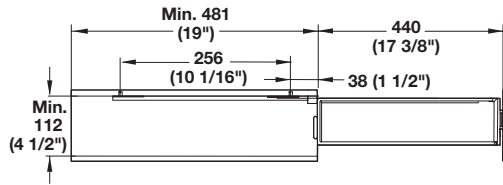

Base Pull-Outs

- Make the most of a narrow space
 - Mounts on the right-hand side
 - Slides are concealed under the metal trays
 - Soft & Silent Feature slows the pull-out just before final closure, creating automatic and silent closing
 - Shelves accommodate items with Ø90 mm (3 1/2")
- Weight capacity: 12 kg (26 lbs.)

soft&silent)))

2-tier 90°

Minimum inside cabinet width: 112 mm (4 1/2")
 Minimum inside cabinet depth: 481 mm (19")
 Minimum inside cabinet height: 540 mm (22 1/4")

Material: Steel

Finish	Item No.
chrome	545.61.232

Supplied With

Textured surface metal trays
 Full extension slides

3-tier 90°

Minimum inside cabinet width: 112 mm (4 1/2")
 Minimum inside cabinet depth: 481 mm (19")
 Minimum inside cabinet height: 755 mm (29 3/4")

Material: Steel

Finish	Item No.
chrome	545.61.233

Supplied With

Textured surface metal trays
 Full extension slides