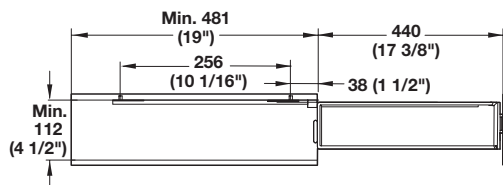

Base Pull-Outs

- Make the most of a narrow space
 - Mounts on the right-hand side
 - Slides are concealed under the metal trays
 - Soft & Silent Feature slows the pull-out just before final closure, creating automatic and silent closing
 - Shelves accommodate items with Ø90 mm (3 1/2")
- Weight capacity: 12 kg (26 lbs.)

soft&silent)))

2-tier 90°

Minimum inside cabinet width: 112 mm (4 1/2")
 Minimum inside cabinet depth: 481 mm (19")
 Minimum inside cabinet height: 540 mm (22 1/4")

Material: Steel

Finish	Item No.
chrome	545.61.232

Supplied With

Textured surface metal trays
 Full extension slides

3-tier 90°

Minimum inside cabinet width: 112 mm (4 1/2")
 Minimum inside cabinet depth: 481 mm (19")
 Minimum inside cabinet height: 755 mm (29 3/4")