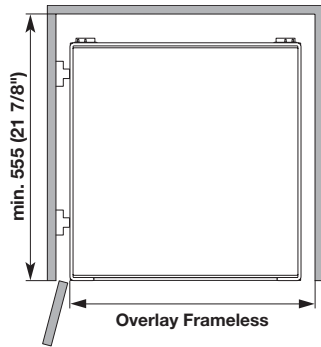

Internal Drawer Pull-Out

- Position above or below door hinges
- Mount with 533 mm (21") undermount slides (see below)
- Consider door and hinge protrusion for clearance
- Can be blocked out with "Quick Tray" system for face frame applications
- Opening should be 1/2" wider than pull-out

Non Slip

Arena Plus Tray

D x H: 524 x 109 mm (20 5/8" x 4 5/16")

Material: Shelf: Melamine; Surround: Steel

Width	Champagne/Maple	Chrome/Maple	Chrome/White
251 (9 7/8")	547.12.821	547.12.121	547.12.221
281 (11 1/16")	547.12.801	547.12.101	547.12.201
305 (12")	547.12.811	547.12.111	547.12.211
327 (12 7/8")	547.12.822	547.12.122	547.12.222
357 (14 1/16")	547.12.802	547.12.102	547.12.202
381 (15")	547.12.812	547.12.112	547.12.212
404 (15 7/8")	547.12.823	547.12.123	547.12.223
433 (17 1/16")	547.12.803	547.12.103	547.12.203
457 (18")	547.12.813	547.12.113	547.12.213
480 (18 7/8")	547.12.824	547.12.124	547.12.224
510 (20 1/16")	547.12.804	547.12.104	547.12.204
534 (21")	547.12.814	547.12.114	547.12.214

**Futura Full-Extension
Concealed Undermount Slide**

Length: 533 mm (21")
Weight capacity: 34 kg (75 lbs.)/pair

Material: Steel

Finish	Item No.
zinc-plated	433.17.753

Note

Clips and brackets sold separately.

Material: Drawer Box: 1/2" Baltic Birch; Slides: Steel; Color: white

Width	Item No.
298 (11 15/16")	557.59.800
400 (15 15/16")	557.59.802
501 (19 15/16")	557.59.804
603 (23 15/16")	557.59.806
755 (29 15/16")	557.59.809