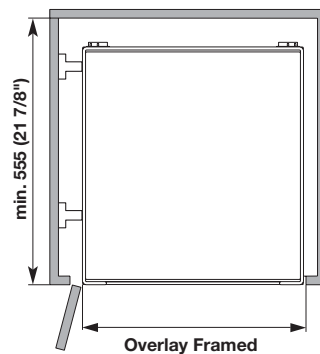

Internal Drawer Pull-Out

- Position above or below door hinges
- Mount with 533 mm (21") undermount slides (see below)
- Consider door and hinge protrusion for clearance
- Can be blocked out with "Quick Tray" system for face frame applications
- Opening should be 1/2" wider than pull-out

Non Slip

Arena Plus Tray

D x H: 524 x 109 mm (20 5/8" x 4 5/16")

Material: Shelf: Melamine; Surround: Steel

Width	Champagne/Maple	Chrome/Maple	Chrome/White
251 (9 7/8")	547.12.821	547.12.121	547.12.221
281 (11 1/16")	547.12.801	547.12.101	547.12.201
305 (12")	547.12.811	547.12.111	547.12.211
327 (12 7/8")	547.12.822	547.12.122	547.12.222
357 (14 1/16")	547.12.802	547.12.102	547.12.202
381 (15")	547.12.812	547.12.112	547.12.212
404 (15 7/8")	547.12.823	547.12.123	547.12.223
433 (17 1/16")	547.12.803	547.12.103	547.12.203
457 (18")	547.12.813	547.12.113	547.12.213
480 (18 7/8")	547.12.824	547.12.124	547.12.224
510 (20 1/16")	547.12.804	547.12.104	547.12.204
534 (21")	547.12.814	547.12.114	547.12.214

**Futura Full-Extension
Concealed Undermount Slide**

Length: 533 mm (21")
Weight capacity: 34 kg (75 lbs.)/pair

Material: Steel

Finish	Item No.
zinc-plated	433.17.753

Note

Clips and brackets sold separately.

Material: Drawer Box: 1/2" Baltic Birch; Slides: Steel; Color: white

Width	Item No.
298 (11 15/16")	557.59.800
400 (15 15/16")	557.59.802
501 (19 15/16")	557.59.804
603 (23 15/16")	557.59.806
755 (29 15/16")	557.59.809