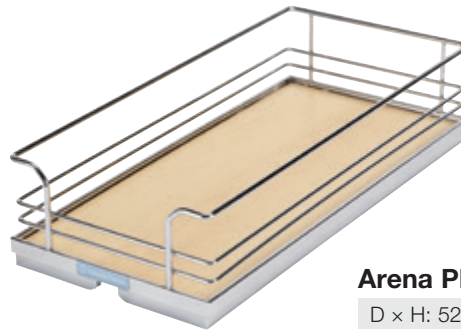

Internal Drawer Pull-Out

- Position above or below door hinges
- Mount with 533 mm (21") undermount slides (see below)
- Consider door and hinge protrusion for clearance
- Can be blocked out with "Quick Tray" system for face frame applications
- Opening should be 1/2" wider than pull-out

Non Slip

Arena Plus Tray

D x H: 524 x 109 mm (20 5/8" x 4 5/16")

Material: Shelf: Melamine; Surround: Steel

Width	Champagne/Maple	Chrome/Maple	Chrome/White
251 (9 7/8")	547.12.821	547.12.121	547.12.221
281 (11 1/16")	547.12.801	547.12.101	547.12.201
305 (12")	547.12.811	547.12.111	547.12.211
327 (12 7/8")	547.12.822	547.12.122	547.12.222
357 (14 1/16")	547.12.802	547.12.102	547.12.202
381 (15")	547.12.812	547.12.112	547.12.212
404 (15 7/8")	547.12.823	547.12.123	547.12.223
433 (17 1/16")	547.12.803	547.12.103	547.12.203
457 (18")	547.12.813	547.12.113	547.12.213
480 (18 7/8")	547.12.824	547.12.124	547.12.224
510 (20 1/16")	547.12.804	547.12.104	547.12.204
534 (21")	547.12.814	547.12.114	547.12.214

**Futura Full-Extension
Concealed Undermount Slide**

Length: 533 mm (21")
Weight capacity: 34 kg (75 lbs.)/pair

Material: Steel

Finish	Item No.
zinc-plated	433.17.753

Note

Clips and brackets sold separately.

Clips

Material: Plastic

Color	Item No.
gray	421.23.000

Face Frame Mounting Bracket

Material: Steel

Finish	Item No.
zinc-plated	433.17.000

Pantry Roll-Out Shelf

- Complete kit comes pre-assembled and ready to install
 - Mounts to existing cabinet shelf
- D x H: 549 x 92 mm (21 5/8" x 3 5/8")