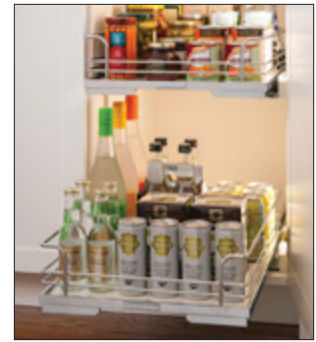

Internal Drawer Pull-Out

- Position above or below door hinges
- Mount with 533 mm (21") undermount slides (see below)
- Consider door and hinge protrusion for clearance
- Can be blocked out with "Quick Tray" system for face frame applications
- Opening should be 1/2" wider than pull-out

Non Slip

Arena Plus Tray

D x H: 524 x 109 mm (20 5/8" x 4 5/16")

Material: Shelf: Melamine; Surround: Steel

Width	Champagne/Maple	Chrome/Maple	Chrome/White
251 (9 7/8")	547.12.821	547.12.121	547.12.221
281 (11 1/16")	547.12.801	547.12.101	547.12.201
305 (12")	547.12.811	547.12.111	547.12.211
327 (12 7/8")	547.12.822	547.12.122	547.12.222
357 (14 1/16")	547.12.802	547.12.102	547.12.202
381 (15")	547.12.812	547.12.112	547.12.212
404 (15 7/8")	547.12.823	547.12.123	547.12.223
433 (17 1/16")	547.12.803	547.12.103	547.12.203
457 (18")	547.12.813	547.12.113	547.12.213
480 (18 7/8")	547.12.824	547.12.124	547.12.224
510 (20 1/16")	547.12.804	547.12.104	547.12.204
534 (21")	547.12.814	547.12.114	547.12.214

**Futura Full-Extension
Concealed Undermount Slide**

Length: 533 mm (21")
Weight capacity: 34 kg (75 lbs.)/pair

Material: Steel

Finish	Item No.
zinc-plated	433.17.753

Note

Clips and brackets sold separately.

Clips

Material: Plastic

Color	Item No.
gray	421.23.000

Face Frame Mounting Bracket

Material: Steel

Finish	Item No.
zinc-plated	433.17.000

Pantry Roll-Out Shelf

- Complete kit comes pre-assembled and ready to install
 - Mounts to existing cabinet shelf
- D x H: 549 x 92 mm (21 5/8" x 3 5/8")