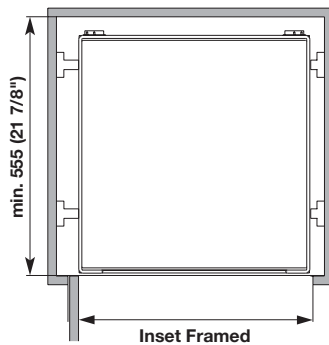

Internal Drawer Pull-Out

- Position above or below door hinges
- Mount with 533 mm (21") undermount slides (see below)
- Consider door and hinge protrusion for clearance
- Can be blocked out with "Quick Tray" system for face frame applications
- Opening should be 1/2" wider than pull-out

Non Slip

Arena Plus Tray

D x H: 524 x 109 mm (20 5/8" x 4 5/16")

Material: Shelf: Melamine; Surround: Steel

Width	Champagne/Maple	Chrome/Maple	Chrome/White
251 (9 7/8")	547.12.821	547.12.121	547.12.221
281 (11 1/16")	547.12.801	547.12.101	547.12.201
305 (12")	547.12.811	547.12.111	547.12.211
327 (12 7/8")	547.12.822	547.12.122	547.12.222
357 (14 1/16")	547.12.802	547.12.102	547.12.202
381 (15")	547.12.812	547.12.112	547.12.212
404 (15 7/8")	547.12.823	547.12.123	547.12.223
433 (17 1/16")	547.12.803	547.12.103	547.12.203
457 (18")	547.12.813	547.12.113	547.12.213
480 (18 7/8")	547.12.824	547.12.124	547.12.224
510 (20 1/16")	547.12.804	547.12.104	547.12.204
534 (21")	547.12.814	547.12.114	547.12.214

**Futura Full-Extension
Concealed Undermount Slide**

Length: 533 mm (21")
Weight capacity: 34 kg (75 lbs.)/pair

Material: Steel

Finish	Item No.
zinc-plated	433.17.753

Note

Clips and brackets sold separately.

Material: Drawer Box: 1/2" Baltic Birch; Slides: Steel; Color: white

Width	Item No.
298 (11 15/16")	557.59.800
400 (15 15/16")	557.59.802
501 (19 15/16")	557.59.804
603 (23 15/16")	557.59.806
755 (29 15/16")	557.59.809