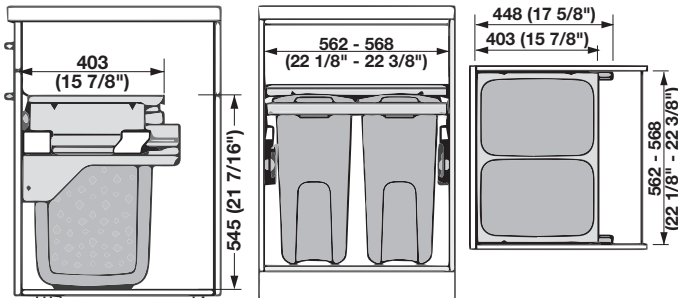

Hailo Laundry Hamper

- Sidewall mounted with over extension soft close slides
 - Supplied with a steel lid that can be used for storage or to contain odors
- Weight capacity: 100 lbs.

soft&silent)))

Laundry Hamper 45

- For 457 mm (18") wide base cabinets
- Capacity: 2 x 35 qts. (70 qts.)
 W x H x D: 412-418 x 545 x 528 mm
 (16 1/4"-16 7/16" x 21 7/16" x 20 13/16")

Material: Steel; Finish: white; Hampers: Plastic; Color: white/light blue

Item No.
502.72.722

Supplied With

- 2 Hampers
- Built-in Lid

Laundry Hamper 45 - Short

- For 457 mm (18") wide base cabinets
- Capacity: Hamper - 35 qts.
 Bin - 12 qts.
 W x H x D: 418 x 545 x 447.5 mm
 (16 7/16" x 21 7/16" x 17 5/8")

Material: Steel; Finish: white; Hampers: Plastic; Color: white/light blue

Item No.
502.72.701

Supplied With

- 1 Laundry hamper - blue
- 1 12 quart bin - white
- Built-in Lid

Laundry Hamper 60

- For 610 mm (24") wide base cabinets
- W x H x D: 562-568 x 545 x 448 mm
 (22 1/8"-22 3/8" x 21 7/16" x 17 5/8")
 Capacity: 2 x 35 qts. (70 qts.)