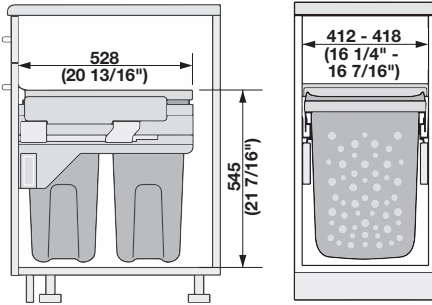

Hailo Laundry Hamper

- Sidewall mounted with over extension soft close slides
 - Supplied with a steel lid that can be used for storage or to contain odors
- Weight capacity: 100 lbs.

soft&silent)))

Laundry Hamper 45

- For 457 mm (18") wide base cabinets
- Capacity: 2 x 35 qts. (70 qts.)
 W x H x D: 412-418 x 545 x 528 mm
 (16 1/4"-16 7/16" x 21 7/16" x 20 13/16")

Material: Steel; Finish: white; Hampers: Plastic; Color: white/light blue

Item No.
502.72.722

Supplied With

- 2 Hampers
- Built-in Lid

Laundry Hamper 45 - Short

- For 457 mm (18") wide base cabinets
- Capacity: Hamper - 35 qts.
 Bin - 12 qts.
 W x H x D: 418 x 545 x 447.5 mm
 (16 7/16" x 21 7/16" x 17 5/8")

Material: Steel; Finish: white; Hampers: Plastic; Color: white/light blue

Item No.
502.72.701

Supplied With

- 1 Laundry hamper - blue
- 1 12 quart bin - white
- Built-in Lid

Laundry Hamper 60

- For 610 mm (24") wide base cabinets
- W x H x D: 562-568 x 545 x 448 mm
 (22 1/8"-22 3/8" x 21 7/16" x 17 5/8")
 Capacity: 2 x 35 qts. (70 qts.)