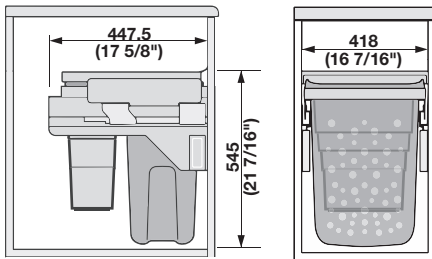

Hailo Laundry Hamper

- Sidewall mounted with over extension soft close slides
 - Supplied with a steel lid that can be used for storage or to contain odors
- Weight capacity: 100 lbs.

soft&silent)))

Laundry Hamper 45

- For 457 mm (18") wide base cabinets
- Capacity: 2 x 35 qts. (70 qts.)
 W x H x D: 412-418 x 545 x 528 mm
 (16 1/4"-16 7/16" x 21 7/16" x 20 13/16")

Material: Steel; Finish: white; Hampers: Plastic; Color: white/light blue

Item No.
502.72.722

Supplied With

- 2 Hampers
- Built-in Lid

Laundry Hamper 45 - Short

- For 457 mm (18") wide base cabinets
- Capacity: Hamper - 35 qts.
 Bin - 12 qts.
 W x H x D: 418 x 545 x 447.5 mm
 (16 7/16" x 21 7/16" x 17 5/8")

Material: Steel; Finish: white; Hampers: Plastic; Color: white/light blue

Item No.
502.72.701

Supplied With

- 1 Laundry hamper - blue
- 1 12 quart bin - white
- Built-in Lid

Laundry Hamper 60

- For 610 mm (24") wide base cabinets
- W x H x D: 562-568 x 545 x 448 mm
 (22 1/8"-22 3/8" x 21 7/16" x 17 5/8")
 Capacity: 2 x 35 qts. (70 qts.)