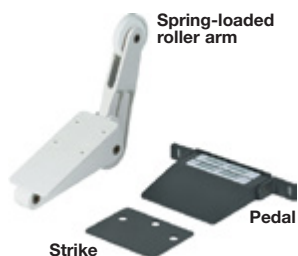

**Free Standing**

Capacity: 44 quarts

Material: Lid: Plastic  
Housing: Steel, powder-coated

| Color | Item No.   |
|-------|------------|
| white | 502.30.718 |

**Single Waste Bin**

- For flush or surface mounting
- With stainless steel and soft rubber ring

Capacity: 12 quarts

Material: Lid: Stainless Steel  
Bin: Plastic; Color: black

| Item No.   |
|------------|
| 502.94.000 |

**Door Opener**

- Mounted to pull-out door for frameless cabinets
- For silver US Cargo 15 and 21 only - not for use with soft close

Material: Pedal: Plastic; Strike: Steel, enameled

| Finish/Color | Item No.   |
|--------------|------------|
| silver/black | 502.15.250 |

**Door Opener**

- For hinged base cabinet doors

Material: Pedal: Plastic; Color: brown; Strike: Steel  
Spring loaded roller arm: Plastic

| Color | Item No.   |
|-------|------------|
| white | 502.15.033 |

**Foot Pedal**

- For automatic extension of a waste bin

Material: Stainless Steel

| Finish | Item No.   |
|--------|------------|
| satin  | 502.47.183 |