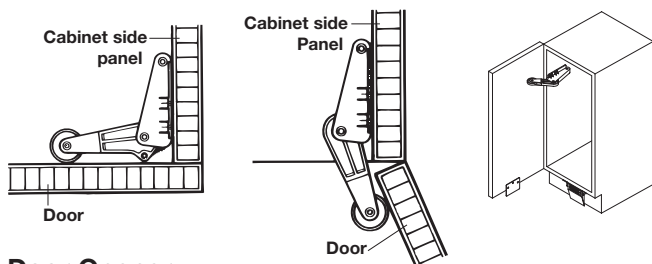

Door Opener

- For hinged base cabinet doors

Material: Pedal: Plastic; Color: brown; Strike: Steel
Spring loaded roller arm: Plastic

Color	Item No.
white	502.15.033