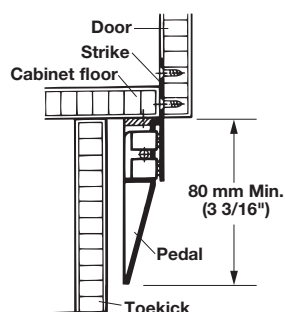

**Free Standing**

Capacity: 44 quarts

Material: Lid: Plastic  
Housing: Steel, powder-coated

| Color | Item No.   |
|-------|------------|
| white | 502.30.718 |

**Single Waste Bin**

- For flush or surface mounting
- With stainless steel and soft rubber ring

Capacity: 12 quarts

Material: Lid: Stainless Steel  
Bin: Plastic; Color: black

| Item No.   |
|------------|
| 502.94.000 |

**Door Opener**

- Mounted to pull-out door for frameless cabinets
- For silver US Cargo 15 and 21 only - not for use with soft close