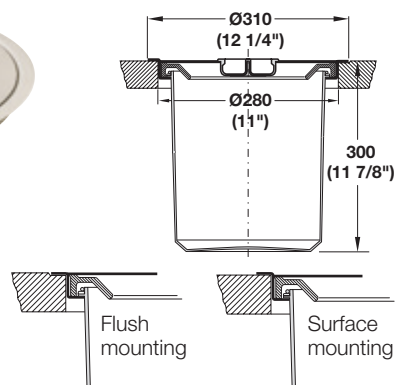

**Free Standing**

Capacity: 44 quarts

Material: Lid: Plastic  
Housing: Steel, powder-coated

| Color | Item No.   |
|-------|------------|
| white | 502.30.718 |

**Single Waste Bin**

- For flush or surface mounting
- With stainless steel and soft rubber ring

Capacity: 12 quarts

Material: Lid: Stainless Steel  
Bin: Plastic; Color: black

| Item No.   |
|------------|
| 502.94.000 |

**Door Opener**

- Mounted to pull-out door for frameless cabinets
- For silver US Cargo 15 and 21 only - not for use with soft close

Material: Pedal: Plastic; Strike: Steel, enameled

| Finish/Color | Item No.   |
|--------------|------------|
| silver/black | 502.15.250 |

**Door Opener**

- For hinged base cabinet doors

Material: Pedal: Plastic; Color: brown; Strike: Steel  
Spring loaded roller arm: Plastic

| Color | Item No.   |
|-------|------------|
| white | 502.15.033 |

**Foot Pedal**

- For automatic extension of a waste bin

Material: Stainless Steel

| Finish | Item No.   |
|--------|------------|
| satin  | 502.47.183 |