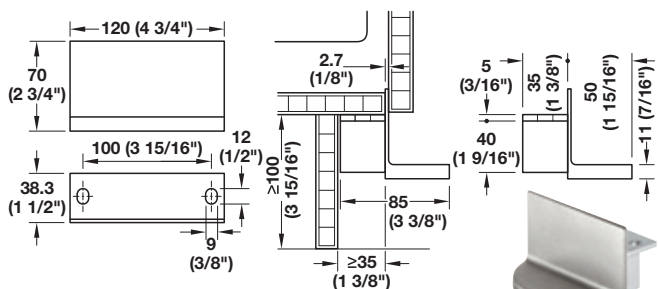

**Free Standing**

Capacity: 44 quarts

Material: Lid: Plastic  
Housing: Steel, powder-coated

| Color | Item No.   |
|-------|------------|
| white | 502.30.718 |

**Single Waste Bin**

- For flush or surface mounting
- With stainless steel and soft rubber ring

| Color | Item No.   |
|-------|------------|
| white | 502.15.033 |

**Foot Pedal**

- For automatic extension of a waste bin

Material: Stainless Steel

| Finish | Item No.   |
|--------|------------|
| satin  | 502.47.183 |

Material: Stainless Steel

| Item No.   |
|------------|
| 502.47.186 |

Dimensional data not binding. We reserve the right to alter specifications without notice.

Dimensions in mm  
Inches are approximate