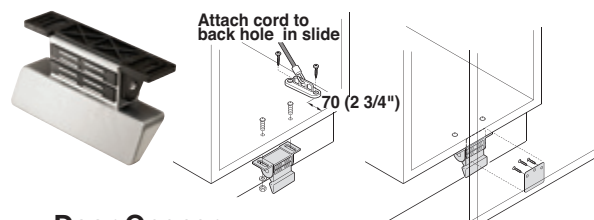

**Free Standing**

Capacity: 44 quarts

Material: Lid: Plastic  
Housing: Steel, powder-coated

| Color | Item No.   |
|-------|------------|
| white | 502.30.718 |

**Single Waste Bin**

- For flush or surface mounting
- With stainless steel and soft rubber ring

Capacity: 12 quarts

Material: Lid: Stainless Steel  
Bin: Plastic; Color: black

| Item No.   |
|------------|
| 502.94.000 |

**Door Opener**

- Mounted to pull-out door for frameless cabinets
- For silver US Cargo 15 and 21 only - not for use with soft close

Material: Pedal: Plastic; Strike: Steel, enameled

| Finish/Color | Item No.   |
|--------------|------------|
| silver/black | 502.15.250 |

**Door Opener**

- For hinged base cabinet doors

Material: Pedal: Plastic; Color: brown; Strike: Steel  
Spring loaded roller arm: Plastic

| Color | Item No.   |
|-------|------------|
| white | 502.15.033 |

**Foot Pedal**

- For automatic extension of a waste bin

Material: Stainless Steel

| Finish | Item No.   |
|--------|------------|
| satin  | 502.47.183 |