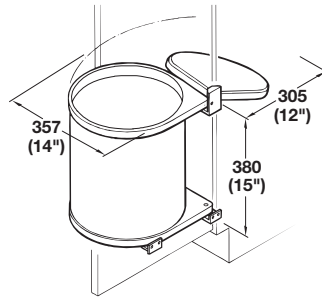

**Side Panel/Door Mounted**

- For swing-out doors
  - Minimum frame clearance: 389 mm (15 3/8")
  - Left or right mounting
- Capacity: 19 quarts

Material: Plastic

Color	Item No.
stainless steel	502.62.014
white/light gray	502.62.710
stainless steel/black	502.62.114

**Side Panel/Door Mounted**

- Can be mounted for left or right hand use
  - Features lid in the cabinet, as the door is opened the lid tilts automatically
  - For cabinet widths over 400 mm (15 3/4")
- Capacity: 16 quarts

Material: Lid: Plastic; Color: white  
Bin: Plastic; Color: light gray

Housing	Item No.
white, plastic-coated, white lid	502.12.729
stainless steel, polished, white lid	502.12.023
stainless steel, polished, black lid	502.12.041