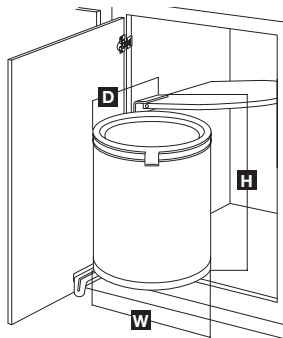

Color	KV No.	Item No.
white	QT32PB-W	503.13.998

**Pivot-Out Bin**

- Self-opening and self-closing lid minimizes contact with waste and helps to contain odors and debris
  - Clamping ring holds bags securely in place
  - Designed for frameless (European-style) cabinetry; blocking out may be required for face frame cabinetry
- W × H × D: 345 × 495 × 332 mm (13 1/2" × 19 1/2" × 13")
- Capacity: 32 quarts

Material: Steel

Color	KV No.	Item No.
white	TM-32W	503.14.750

**Door-Mounted Bin**

- Perfect for kitchens and baths
- Installs easily with only two screws
- Removable

W × H × D: 241 × 340 × 178 mm (9 1/2" × 13 3/8" × 7")

Capacity: 9 quarts

Material: Plastic

Color	KV No.	Item No.
white	DWB975-W	503.14.760

Dimensional data not binding. We reserve the right to alter specifications without notice.

Dimensions in mm  
Inches are approximate