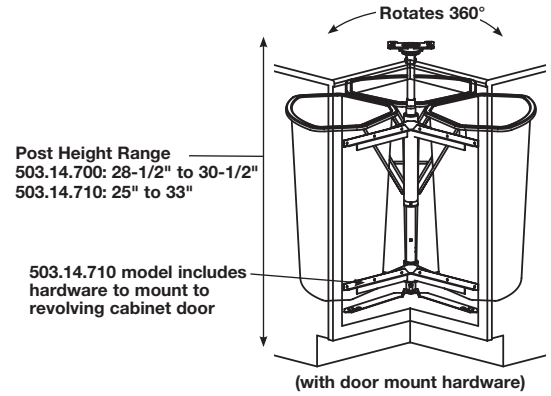

KV

**Corner Recycling Bin**

- Three removable bins rotate on 1" diameter post
  - Designed to fit in 36" base corner cabinet
- A × B × C × D: 702 × 465 × 114 × 81 mm  
(27 5/8" × 18 5/16" × 4 1/2" × 3 3/16")
- E × F × G × H × Z: 351 × 470 × 100 × 251 × 308 mm  
(13 13/16" × 18 1/2" × 3 15/16" × 9 7/8" × 12 1/8")
- Capacity: 3 × 32 quarts (96 quarts)

Material: Plastic; Color: white

Version	KV No.	Item No.
without door-mount bracket	RRC28K-W	503.14.700
with door-mount bracket	RRC28PT-W	503.14.710

**Replacement Bin**

Capacity: 32 quarts

Material: Plastic

Color	KV No.	Item No.
white	QT32PB-W	503.13.998

**Pivot-Out Bin**

- Self-opening and self-closing lid minimizes contact with waste and helps to contain odors and debris
  - Clamping ring holds bags securely in place
  - Designed for frameless (European-style) cabinetry; blocking out may be required for face frame cabinetry
- W × H × D: 345 × 495 × 332 mm (13 1/2" × 19 1/2" × 13")
- Capacity: 32 quarts

Material: Steel

Color	KV No.	Item No.
white	TM-32W	503.14.750

**Door-Mounted Bin**

- Perfect for kitchens and baths
- Installs easily with only two screws
- Removable

W × H × D: 241 × 340 × 178 mm (9 1/2" × 13 3/8" × 7")