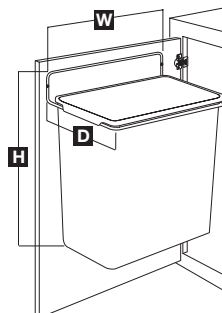

KV

**Corner Recycling Bin**

- Three removable bins rotate on 1" diameter post
  - Designed to fit in 36" base corner cabinet
- A × B × C × D: 702 × 465 × 114 × 81 mm  
(27 5/8" × 18 5/16" × 4 1/2" × 3 3/16")
- E × F × G × H × Z: 351 × 470 × 100 × 251 × 308 mm  
(13 13/16" × 18 1/2" × 3 15/16" × 9 7/8" × 12 1/8")
- Capacity: 3 × 32 quarts (96 quarts)

Color	KV No.	Item No.
white	QT32PB-W	503.13.998

**Pivot-Out Bin**

- Self-opening and self-closing lid minimizes contact with waste and helps to contain odors and debris
  - Clamping ring holds bags securely in place
  - Designed for frameless (European-style) cabinetry; blocking out may be required for face frame cabinetry
- W × H × D: 345 × 495 × 332 mm (13 1/2" × 19 1/2" × 13")
- Capacity: 32 quarts

Material: Steel

Color	KV No.	Item No.
white	TM-32W	503.14.750

**Door-Mounted Bin**

- Perfect for kitchens and baths
- Installs easily with only two screws
- Removable

W × H × D: 241 × 340 × 178 mm (9 1/2" × 13 3/8" × 7")

Capacity: 9 quarts

Material: Plastic

Color	KV No.	Item No.
white	DWB975-W	503.14.760

Dimensional data not binding. We reserve the right to alter specifications without notice.

Dimensions in mm  
Inches are approximate