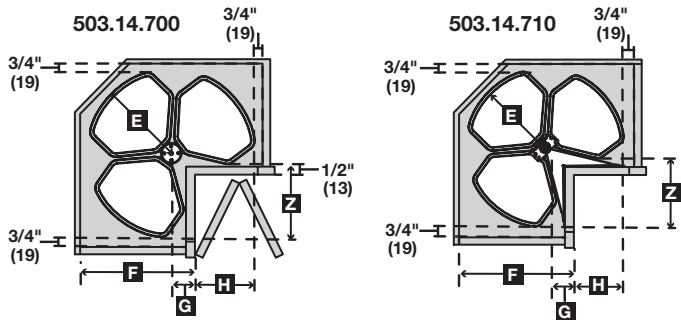

KV

**Corner Recycling Bin**

- Three removable bins rotate on 1" diameter post
  - Designed to fit in 36" base corner cabinet
- A × B × C × D: 702 × 465 × 114 × 81 mm  
(27 5/8" × 18 5/16" × 4 1/2" × 3 3/16")
- E × F × G × H × Z: 351 × 470 × 100 × 251 × 308 mm  
(13 13/16" × 18 1/2" × 3 15/16" × 9 7/8" × 12 1/8")
- Capacity: 3 × 32 quarts (96 quarts)

Material: Plastic; Color: white

Version	KV No.	Item No.
without door-mount bracket	RRC28K-W	503.14.700
with door-mount bracket	RRC28PT-W	503.14.710

**Replacement Bin**

Capacity: 32 quarts

Material: Plastic

Color	KV No.	Item No.
white	QT32PB-W	503.13.998

**Pivot-Out Bin**

- Self-opening and self-closing lid minimizes contact with waste and helps to contain odors and debris
  - Clamping ring holds bags securely in place
  - Designed for frameless (European-style) cabinetry; blocking out may be required for face frame cabinetry
- W × H × D: 345 × 495 × 332 mm (13 1/2" × 19 1/2" × 13")
- Capacity: 32 quarts

Material: Steel

Color	KV No.	Item No.
white	TM-32W	503.14.750

**Door-Mounted Bin**

- Perfect for kitchens and baths
- Installs easily with only two screws
- Removable

W × H × D: 241 × 340 × 178 mm (9 1/2" × 13 3/8" × 7")