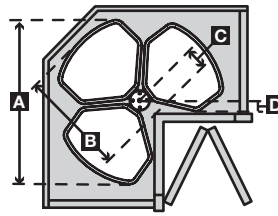

KV

**Corner Recycling Bin**

- Three removable bins rotate on 1" diameter post
  - Designed to fit in 36" base corner cabinet
- A × B × C × D: 702 × 465 × 114 × 81 mm  
(27 5/8" × 18 5/16" × 4 1/2" × 3 3/16")
- E × F × G × H × Z: 351 × 470 × 100 × 251 × 308 mm  
(13 13/16" × 18 1/2" × 3 15/16" × 9 7/8" × 12 1/8")
- Capacity: 3 × 32 quarts (96 quarts)

Material: Plastic; Color: white

Version	KV No.	Item No.
without door-mount bracket	RRC28K-W	503.14.700
with door-mount bracket	RRC28PT-W	503.14.710

**Replacement Bin**

Capacity: 32 quarts

Material: Plastic

Color	KV No.	Item No.
white	QT32PB-W	503.13.998

**Pivot-Out Bin**

- Self-opening and self-closing lid minimizes contact with waste and helps to contain odors and debris
  - Clamping ring holds bags securely in place
  - Designed for frameless (European-style) cabinetry; blocking out may be required for face frame cabinetry
- W × H × D: 345 × 495 × 332 mm (13 1/2" × 19 1/2" × 13")
- Capacity: 32 quarts

Material: Steel

Color	KV No.	Item No.
white	TM-32W	503.14.750

**Door-Mounted Bin**

- Perfect for kitchens and baths
- Installs easily with only two screws
- Removable

W × H × D: 241 × 340 × 178 mm (9 1/2" × 13 3/8" × 7")