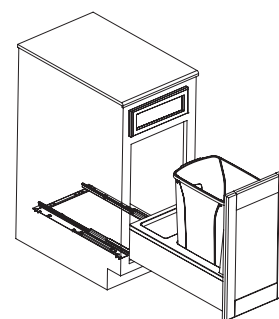

KV Wood Frame Bottom Mount

- Wood drawer box holds bins and provides a clean neutral look
- Heavy-duty, under-mount slide with soft-close technology
- Installs in minutes with self-aligning brackets secured with only 6 screws
- Unique, washable, solid floor
- Prevents debris from falling through to floor/cabinet
- Easy to clean
- Conceals hardware
- Single bin units include a storage space for trash bags or cleaning products
- Bins have optional lids, refer to page 3.26

Note

If using lid, add 3/4".
30 lbs. maximum per bin, not to exceed 80 lbs. total weight.
Not intended for bulk storage.

Single Bin Units

Depth: 568 (22 3/8")

Bin Color: white

W x H	Capacity	KV No.	Item No.
286 x 489 (11 1/4" x 19 1/4")	35 quarts	WUSC12-1-35WH	503.14.772
286 x 592 (11 1/4" x 23 5/16")	50 quarts	WUSC12-1-50WH	503.14.773

Double Bin Units

Bin Color: white

W x H x D	Capacity	KV No.	Item No.
295 x 498 x 568 (11 5/8" x 19 5/8" x 22 3/8")	27 x 2 (54 quarts)	WUSC12-2-27WH	503.14.782
371 x 489 x 568 (14 5/8" x 19 1/4" x 22 3/8")	35 x 2 (70 quarts)	WUSC15-2-35WH	503.14.784
429 x 592 x 570 (16 7/8" x 23 1/32" x 22 7/16")	50 x 2 (100 quarts)	WUSC18-2-50WH	503.14.785