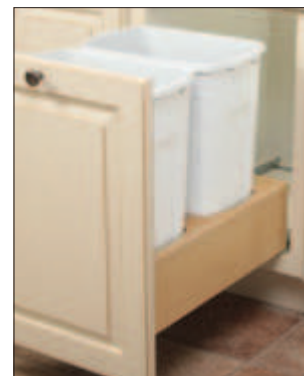

KV Wood Frame Bottom Mount

- Wood drawer box holds bins and provides a clean neutral look
- Heavy-duty, under-mount slide with soft-close technology
- Installs in minutes with self-aligning brackets secured with only 6 screws
- Unique, washable, solid floor
- Prevents debris from falling through to floor/cabinet
- Easy to clean
- Conceals hardware
- Single bin units include a storage space for trash bags or cleaning products
- Bins have optional lids, refer to page 3.26

Note

If using lid, add 3/4".
30 lbs. maximum per bin, not to exceed 80 lbs. total weight.
Not intended for bulk storage.

Single Bin Units

Depth: 568 (22 3/8")

Bin Color: white

W x H	Capacity	KV No.	Item No.
286 x 489 (11 1/4" x 19 1/4")	35 quarts	WUSC12-1-35WH	503.14.772
286 x 592 (11 1/4" x 23 5/16")	50 quarts	WUSC12-1-50WH	503.14.773

Double Bin Units

Bin Color: white

W x H x D	Capacity	KV No.	Item No.
295 x 498 x 568 (11 5/8" x 19 5/8" x 22 3/8")	27 x 2 (54 quarts)	WUSC12-2-27WH	503.14.782
371 x 489 x 568 (14 5/8" x 19 1/4" x 22 3/8")	35 x 2 (70 quarts)	WUSC15-2-35WH	503.14.784
429 x 592 x 570 (16 7/8" x 23 1/32" x 22 7/16")	50 x 2 (100 quarts)	WUSC18-2-50WH	503.14.785