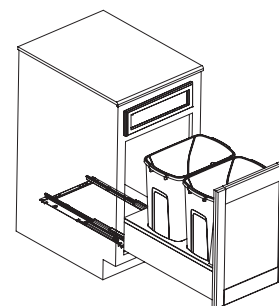

KV Wood Frame Bottom Mount

- Wood drawer box holds bins and provides a clean neutral look
- Heavy-duty, under-mount slide with soft-close technology
- Installs in minutes with self-aligning brackets secured with only 6 screws
- Unique, washable, solid floor
- Prevents debris from falling through to floor/cabinet
- Easy to clean
- Conceals hardware
- Single bin units include a storage space for trash bags or cleaning products
- Bins have optional lids, refer to page 3.26

Note

If using lid, add 3/4".
30 lbs. maximum per bin, not to exceed 80 lbs. total weight.
Not intended for bulk storage.

Single Bin Units

Depth: 568 (22 3/8")

Bin Color: white

W x H	Capacity	KV No.	Item No.
286 x 489 (11 1/4" x 19 1/4")	35 quarts	WUSC12-1-35WH	503.14.772
286 x 592 (11 1/4" x 23 5/16")	50 quarts	WUSC12-1-50WH	503.14.773

Double Bin Units

Bin Color: white

W x H x D	Capacity	KV No.	Item No.
295 x 498 x 568 (11 5/8" x 19 5/8" x 22 3/8")	27 x 2 (54 quarts)	WUSC12-2-27WH	503.14.782
371 x 489 x 568 (14 5/8" x 19 1/4" x 22 3/8")	35 x 2 (70 quarts)	WUSC15-2-35WH	503.14.784
429 x 592 x 570 (16 7/8" x 23 1/32" x 22 7/16")	50 x 2 (100 quarts)	WUSC18-2-50WH	503.14.785