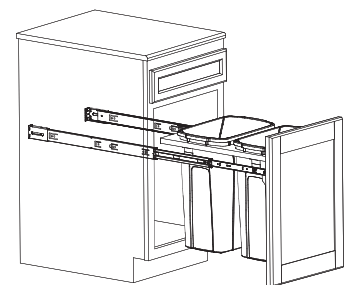

KV Wood Frame Side Mount

- NEW white polymer removable bins and optional lids slide out on heavy-duty, precision ball bearing slides with overtravel
 - Door-mount brackets include six-way adjustability for precise door alignment and easy installation
 - Made of multi-ply birch veneered plywood with soft radius edges for safety and comfort
- Weight capacity: 80 lbs.

Note

If using lid, add 3/4" to height.

Single Bin Units

Depth: 572 (22 1/2")

Material: Birch Veneered Plywood/Steel; Finish: anochrome; Bin: Plastic; Color: white

W x H	Capacity	KV No.	Item No.
292 x 445 (11 1/2" x 17 1/2")	35 quarts	PDMTM115-1-35WH	503.12.722
305 x 445 (12" x 17 1/2")	35 quarts	PDMTM12-1-35WH	503.12.733
368 x 549 (14 1/2" x 21 5/8")	50 quarts	PDMTM145-1-50WH	503.12.735

Double Bin Units

Depth: 572 (22 1/2")

Material: Birch Veneered Plywood/Steel; Finish: anochrome; Bins: Plastic; Color: white

W x H	Capacity	KV No.	Item No.
381 x 445 (15" x 17 1/2")	35 x 2 (70 quarts)	PDMTM15-2-35WH	503.12.746
445 x 445 (17 1/2" x 17 1/2")	35 x 2 (70 quarts)	PDMTM175-2-35WH	503.12.748
457 x 445 (18" x 17 1/2")	35 x 2 (70 quarts)	PDMTM18-2-35WH	503.12.749
533 x 445 (21" x 17 1/2")	35 x 2 (70 quarts)	PDMTM21-2-35WH	503.12.750