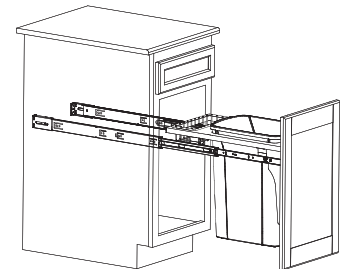

KV Wood Frame Side Mount

- NEW white polymer removable bins and optional lids slide out on heavy-duty, precision ball bearing slides with overtravel
 - Door-mount brackets include six-way adjustability for precise door alignment and easy installation
 - Made of multi-ply birch veneered plywood with soft radius edges for safety and comfort
- Weight capacity: 80 lbs.

Note

If using lid, add 3/4" to height.

Single Bin Units

Depth: 572 (22 1/2")

Material: Birch Veneered Plywood/Steel; Finish: anochrome; Bin: Plastic; Color: white

W x H	Capacity	KV No.	Item No.
292 x 445 (11 1/2" x 17 1/2")	35 quarts	PDMTM115-1-35WH	503.12.722
305 x 445 (12" x 17 1/2")	35 quarts	PDMTM12-1-35WH	503.12.733
368 x 549 (14 1/2" x 21 5/8")	50 quarts	PDMTM145-1-50WH	503.12.735

Double Bin Units

Depth: 572 (22 1/2")

Material: Birch Veneered Plywood/Steel; Finish: anochrome; Bins: Plastic; Color: white

W x H	Capacity	KV No.	Item No.
381 x 445 (15" x 17 1/2")	35 x 2 (70 quarts)	PDMTM15-2-35WH	503.12.746
445 x 445 (17 1/2" x 17 1/2")	35 x 2 (70 quarts)	PDMTM175-2-35WH	503.12.748
457 x 445 (18" x 17 1/2")	35 x 2 (70 quarts)	PDMTM18-2-35WH	503.12.749
533 x 445 (21" x 17 1/2")	35 x 2 (70 quarts)	PDMTM21-2-35WH	503.12.750