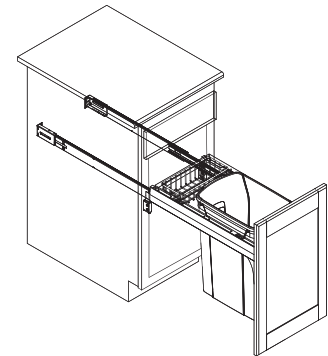

KV Wood Frame Side Mount

- Side panel-mounted
 - Heavy-duty, full-extension, overtravel ball bearing slides with soft-close technology
 - Door-mount brackets include six-way adjustability for precise door alignment and easy installation
 - Unique KV Face Frame Adapter Mounting Hardware accommodates 1 3/4" face frame cabinets by allowing for installation in openings 1/2" smaller than standard sizes (excluding 503.11.756 and 503.11.556)
 - Made of multi-ply birch veneered plywood with soft radius edges for safety and comfort
- Weight capacity: 80 lbs.

soft&silent)))

Note

If using lid, add 3/4" to height.

Single Bin Units

Depth: 589 mm (23 3/16")

Material: Birch Veneered Plywood/Steel; Bin: Plastic

Finish/Color	W x H	Capacity	KV No.	Item No.
frosted nickel	292 x 445 (11 1/2" x 17 1/2")	35 quarts	TSC12-1-35PT	503.11.532
white	292 x 445 (11 1/2" x 17 1/2")	35 quarts	TSC12-1-35WH	503.11.732
frosted nickel	368 x 445 (14 1/2" x 17 1/2")	35 quarts	TSC15-1-35PT	503.11.535
white	368 x 445 (14 1/2" x 17 1/2")	35 quarts	TSC15-1-35WH	503.11.735
frosted nickel	368 x 549 (14 1/2" x 21 5/8")	50 quarts	TSC15-1-50PT	503.11.545
white	368 x 549 (14 1/2" x 21 5/8")	50 quarts	TSC15-1-50WH	503.11.745

Double Bin Units

Depth: 589 mm (23 3/16")
Capacity: 2 x 35 quarts (70 quarts)

Material: Birch Veneered Plywood/Steel; Bin: Plastic

Finish/Color	W x H	KV No.	Item No.
frosted nickel	381 x 445 (15" x 17 1/2")	TSC15-2-35PT	503.11.556
white	381 x 445 (15" x 17 1/2")	TSC15-2-35WH	503.11.756
frosted nickel	445 x 445 (17 1/2" x 17 1/2")	TSC18-2-35PT	503.11.558
white	445 x 445 (17 1/2" x 17 1/2")	TSC18-2-35WH	503.11.758