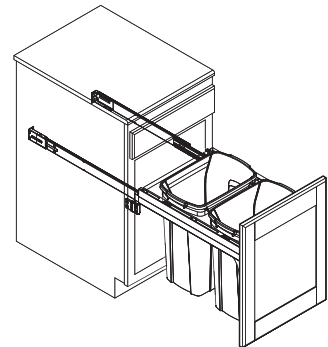

KV Wood Frame Side Mount

- Side panel-mounted
 - Heavy-duty, full-extension, overtravel ball bearing slides with soft-close technology
 - Door-mount brackets include six-way adjustability for precise door alignment and easy installation
 - Unique KV Face Frame Adapter Mounting Hardware accommodates 1 3/4" face frame cabinets by allowing for installation in openings 1/2" smaller than standard sizes (excluding 503.11.756 and 503.11.556)
 - Made of multi-ply birch veneered plywood with soft radius edges for safety and comfort
- Weight capacity: 80 lbs.

soft&silent)))

Note

If using lid, add 3/4" to height.

Single Bin Units

Depth: 589 mm (23 3/16")

Material: Birch Veneered Plywood/Steel; Bin: Plastic

Finish/Color	W x H	Capacity	KV No.	Item No.
frosted nickel	292 x 445 (11 1/2" x 17 1/2")	35 quarts	TSC12-1-35PT	503.11.532
white	292 x 445 (11 1/2" x 17 1/2")	35 quarts	TSC12-1-35WH	503.11.732
frosted nickel	368 x 445 (14 1/2" x 17 1/2")	35 quarts	TSC15-1-35PT	503.11.535
white	368 x 445 (14 1/2" x 17 1/2")	35 quarts	TSC15-1-35WH	503.11.735
frosted nickel	368 x 549 (14 1/2" x 21 5/8")	50 quarts	TSC15-1-50PT	503.11.545
white	368 x 549 (14 1/2" x 21 5/8")	50 quarts	TSC15-1-50WH	503.11.745

Double Bin Units

Depth: 589 mm (23 3/16")
Capacity: 2 x 35 quarts (70 quarts)

Material: Birch Veneered Plywood/Steel; Bin: Plastic

Finish/Color	W x H	KV No.	Item No.
frosted nickel	381 x 445 (15" x 17 1/2")	TSC15-2-35PT	503.11.556
white	381 x 445 (15" x 17 1/2")	TSC15-2-35WH	503.11.756
frosted nickel	445 x 445 (17 1/2" x 17 1/2")	TSC18-2-35PT	503.11.558
white	445 x 445 (17 1/2" x 17 1/2")	TSC18-2-35WH	503.11.758

Dimensional data not binding. We reserve the right to alter specifications without notice.

Dimensions in mm
Inches are approximate