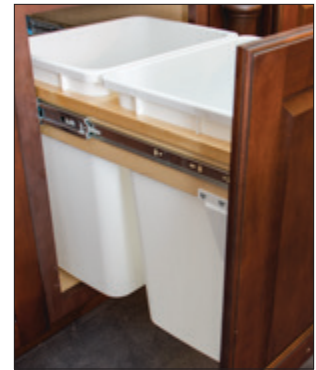

Wood Frame Side Mount

- Accuride full extension ball bearing slides
 - Door mounting bracket provides 6-way adjustment
 - Soft close
- Weight capacity: 100 lbs.

soft&silent)))

Single Waste Bin

- Fits 305 mm (12") opening
- With storage compartment

Material: Frame: Maple
Bins: Plastic; Color: white

Capacity	Height	Item No.
36 qts.	457 (18")	503.08.131
52 qts.	559 (22")	503.08.132

Supplied With
1 Bin

Double Waste Bins

- Fits 381 mm (15") and 457 mm (18") openings

Material: Frame: Maple
Bins: Plastic; Color: white

Capacity	Width	Height	Item No.
2 x 36 qts. (72 qts.)	378 (14 7/8") 455 (17 7/8")	457 (18")	503.08.142
2 x 52 qts. (104 qts.)	378 (14 7/8") 455 (17 7/8")		503.08.143
		559 (22")	503.08.145

Supplied With
2 Bins

Replacement Bin

Material: Plastic; Color: white

Capacity	W x D x H	Item No.
36 qts.	368 x 279 x 457 (14 1/2" x 11" x 18")	503.88.721
52 qts.	368 x 279 x 559 (14 1/2" x 11" x 22")	503.88.724