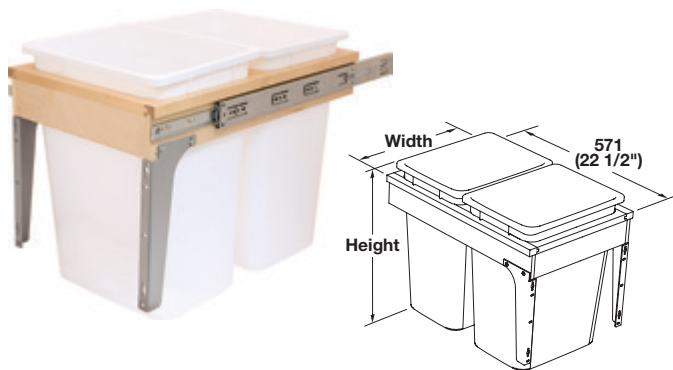

Wood Frame Side Mount

- Accuride full extension ball bearing slides
 - Door mounting bracket provides 6-way adjustment
 - Soft close
- Weight capacity: 100 lbs.

soft&silent)))

Single Waste Bin

- Fits 305 mm (12") opening
- With storage compartment

Material: Frame: Maple
Bins: Plastic; Color: white

Capacity	Height	Item No.
36 qts.	457 (18")	503.08.131
52 qts.	559 (22")	503.08.132

Supplied With
1 Bin

Double Waste Bins

- Fits 381 mm (15") and 457 mm (18") openings

Material: Frame: Maple
Bins: Plastic; Color: white

Capacity	Width	Height	Item No.
2 x 36 qts. (72 qts.)	378 (14 7/8") 455 (17 7/8")	457 (18")	503.08.142
2 x 52 qts. (104 qts.)	378 (14 7/8") 455 (17 7/8")		503.08.143
		559 (22")	503.08.145

Supplied With
2 Bins

Replacement Bin

Material: Plastic; Color: white

Capacity	W x D x H	Item No.
36 qts.	368 x 279 x 457 (14 1/2" x 11" x 18")	503.88.721
52 qts.	368 x 279 x 559 (14 1/2" x 11" x 22")	503.88.724