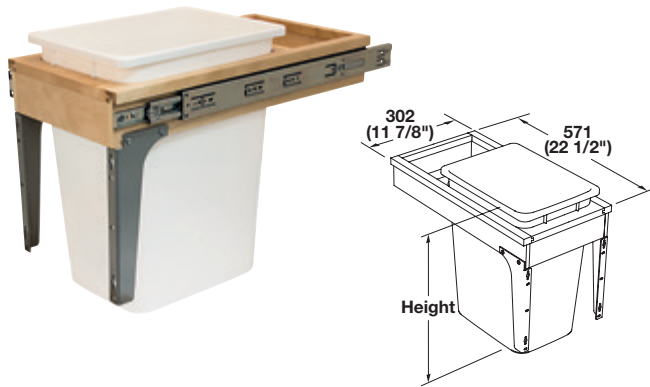

Wood Frame Side Mount

- Accuride full extension ball bearing slides
 - Door mounting bracket provides 6-way adjustment
 - Soft close
- Weight capacity: 100 lbs.

soft&silent)))

Single Waste Bin

- Fits 305 mm (12") opening
- With storage compartment

Material: Frame: Maple
Bins: Plastic; Color: white

Capacity	Height	Item No.
36 qts.	457 (18")	503.08.131
52 qts.	559 (22")	503.08.132

Supplied With
1 Bin

Double Waste Bins

- Fits 381 mm (15") and 457 mm (18") openings

Material: Frame: Maple
Bins: Plastic; Color: white

Capacity	Width	Height	Item No.
2 x 36 qts. (72 qts.)	378 (14 7/8") 455 (17 7/8")	457 (18")	503.08.142
2 x 52 qts. (104 qts.)	378 (14 7/8") 455 (17 7/8")		503.08.143
		559 (22")	503.08.145

Supplied With
2 Bins

Replacement Bin

Material: Plastic; Color: white

Capacity	W x D x H	Item No.
36 qts.	368 x 279 x 457 (14 1/2" x 11" x 18")	503.88.721
52 qts.	368 x 279 x 559 (14 1/2" x 11" x 22")	503.88.724