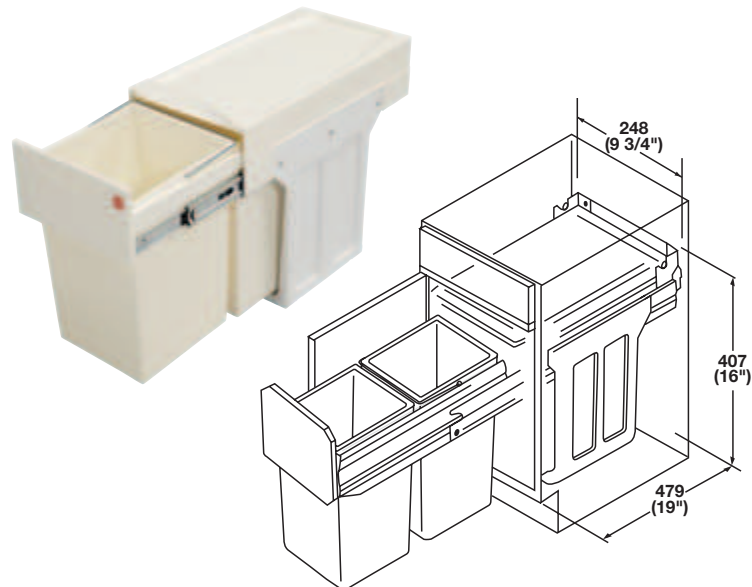

Hailo Easy Cargo

- Mounts to the cabinet floor

Easy Cargo 20

- Features integrated lid; as the bin is pulled out the lid tilts automatically
 - Manual full extension ball bearing slides
 - Frame clearance 245 mm (9 5/8")
- Capacity: 21 quarts

Material: Holder: Steel, powder-coated
Cover & Bins: Plastic

Color	Item No.
cream	502.43.706

Follower

- For use with waste bin above only

Material: Plastic

Color	Item No.
white	502.43.797

Replacement Bin

Capacity: 21 quarts

Material: Plastic

Color	Item No.
cream	502.43.902

Easy Cargo 30

- Manual full extension ball bearing slides
 - Frame clearance 251 mm (9 7/8")
- Capacity: 2 × 16 quarts (32 quarts)

Material: Holder: Steel, powder-coated
Cover & Bins: Plastic

Color	Item No.
gray	502.70.252
white	502.71.755

Replacement Bin

Capacity: 16 quarts

Material: Plastic

Color	Item No.
gray	502.51.915

Dimensional data not binding. We reserve the right to alter specifications without notice.