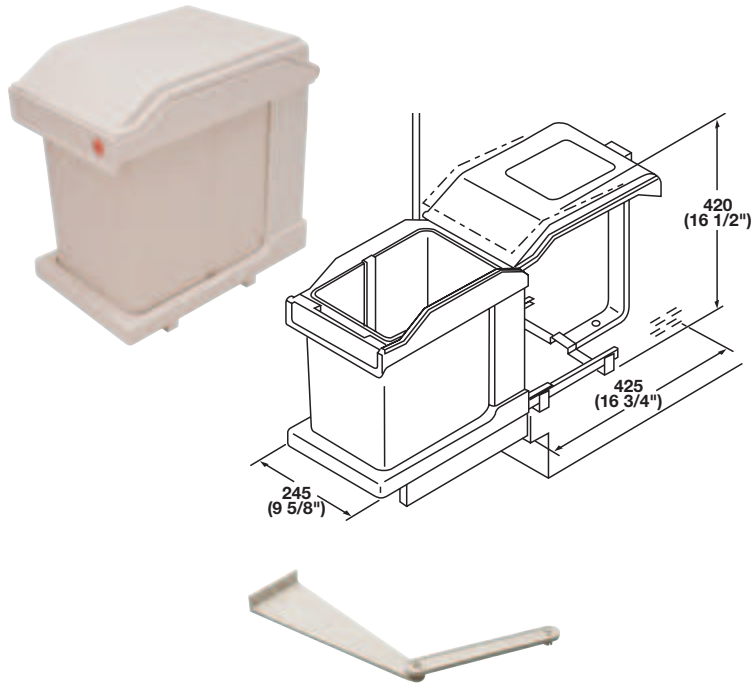

Hailo Easy Cargo

- Mounts to the cabinet floor

Easy Cargo 20

- Features integrated lid; as the bin is pulled out the lid tilts automatically
 - Manual full extension ball bearing slides
 - Frame clearance 245 mm (9 5/8")
- Capacity: 21 quarts

Material: Holder: Steel, powder-coated
Cover & Bins: Plastic

Color	Item No.
cream	502.43.706

Follower

- For use with waste bin above only

Material: Plastic

Color	Item No.
white	502.43.797

Replacement Bin

Capacity: 21 quarts

Material: Plastic

Color	Item No.
cream	502.43.902

Easy Cargo 30

- Manual full extension ball bearing slides
 - Frame clearance 251 mm (9 7/8")
- Capacity: 2 × 16 quarts (32 quarts)

Material: Holder: Steel, powder-coated
Cover & Bins: Plastic

Color	Item No.
gray	502.70.252
white	502.71.755

Replacement Bin

Capacity: 16 quarts

Material: Plastic

Color	Item No.
gray	502.51.915

Dimensional data not binding. We reserve the right to alter specifications without notice.