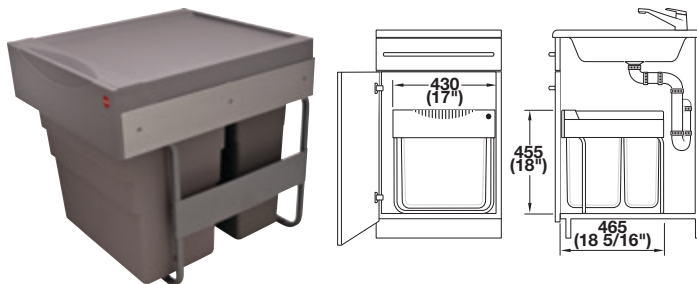

Hailo Easy Cargo

- Mounts to the cabinet floor
 - Easy and fast installation (only 4 screws)
 - Lid snaps on
 - Practical storage area on top of lid
 - Use with a hinged door
 - 100,000 cycle tested
- Weight capacity: 88 lbs.

Easy Cargo 40

- With full extension ball bearing telescoping slides
 - Compatible with 457 mm (18") face frame cabinets or 381 mm (15") frameless cabinets
- Capacity: 42 quarts

Material: Frame: Metal
Bins: Plastic

Color	Item No.
gray	502.43.520

Supplied With
Mounting screws

Replacement Bin

Capacity: 42 quarts

Material: Plastic

Color	Item No.
gray	502.74.900

Easy Cargo 50

- With full extension ball bearing telescoping slides
 - Compatible with 533 mm (21") face frame cabinets
- Capacity: 1 x 32 quarts; 1 x 20 quarts

Material: Frame: Metal
Bins: Plastic

Color	Item No.
gray	502.70.522

Supplied With
Mounting screws

Replacement Bin

Material: Plastic; Color: gray

Capacity	Item No.
20 quarts	502.70.990
32 quarts	502.73.991