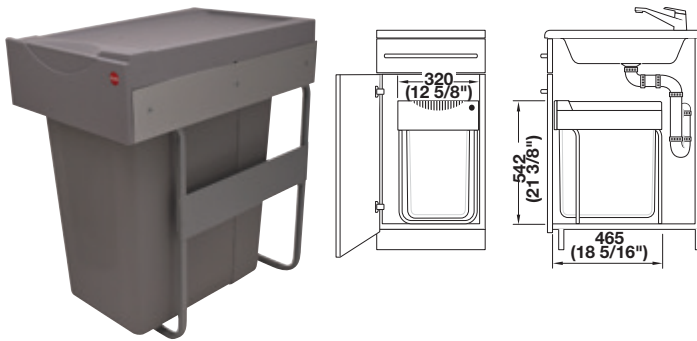

Hailo Easy Cargo

- Mounts to the cabinet floor
 - Easy and fast installation (only 4 screws)
 - Lid snaps on
 - Practical storage area on top of lid
 - Use with a hinged door
 - 100,000 cycle tested
- Weight capacity: 88 lbs.

Easy Cargo 40

- With full extension ball bearing telescoping slides
 - Compatible with 457 mm (18") face frame cabinets or 381 mm (15") frameless cabinets
- Capacity: 42 quarts

Material: Frame: Metal
Bins: Plastic

Color	Item No.
gray	502.43.520

Supplied With
Mounting screws

Replacement Bin

Capacity: 42 quarts

Material: Plastic

Color	Item No.
gray	502.74.900

Easy Cargo 50

- With full extension ball bearing telescoping slides
 - Compatible with 533 mm (21") face frame cabinets
- Capacity: 1 x 32 quarts; 1 x 20 quarts

Material: Frame: Metal
Bins: Plastic

Color	Item No.
gray	502.70.522

Supplied With
Mounting screws

Replacement Bin

Material: Plastic; Color: gray

Capacity	Item No.
20 quarts	502.70.990
32 quarts	502.73.991