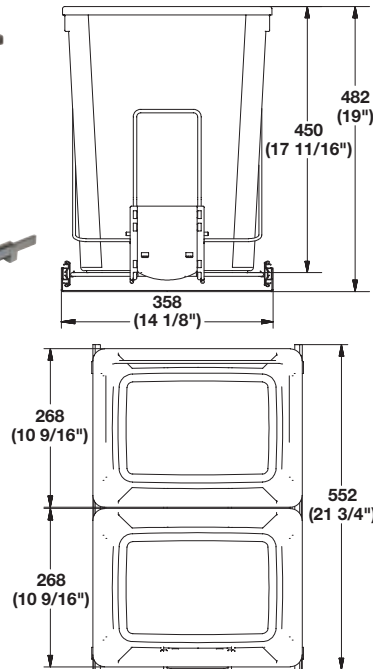

Bottom Mount Wire Waste System

- Easy to install with 4 screws in the floor of the cabinet
 - Front bracket slides up against the back side of the face frame for easy mounting
 - Durable steel frame
 - For use behind a hinged door
- Weight capacity: 88 lbs.

Frame with Single Waste Bin

W x D x H: 268 x 356 x 482 mm (10 9/16" x 14" x 19")
Capacity: 36 quarts

Material: Holder: Steel; Finish: chrome
Bin: Plastic; Color: gray

Item No.
503.88.990

Supplied With
Frame
Bin
Mounting Screws

Frame with Double Waste Bins

W x D x H: 358 x 552 x 482 mm (14 1/8" x 21 3/4" x 19")
Capacity: 2 x 36 quarts (72 quarts)

Material: Holder: Steel; Finish: chrome
Bins: Plastic; Color: gray

Item No.
503.88.991

Dimensions in mm
Inches are approximate