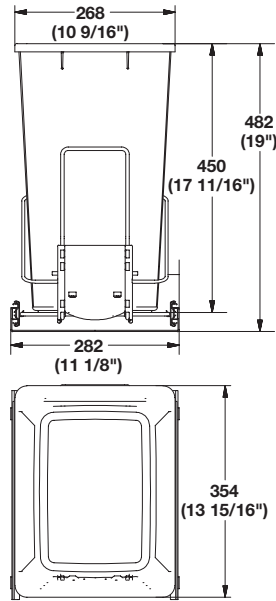

Bottom Mount Wire Waste System

- Easy to install with 4 screws in the floor of the cabinet
 - Front bracket slides up against the back side of the face frame for easy mounting
 - Durable steel frame
 - For use behind a hinged door
- Weight capacity: 88 lbs.

Frame with Single Waste Bin

W x D x H: 268 x 356 x 482 mm (10 9/16" x 14" x 19")
Capacity: 36 quarts

Material: Holder: Steel; Finish: chrome
Bin: Plastic; Color: gray

Item No.
503.88.990

Supplied With
Frame
Bin
Mounting Screws

Frame with Double Waste Bins

W x D x H: 358 x 552 x 482 mm (14 1/8" x 21 3/4" x 19")
Capacity: 2 x 36 quarts (72 quarts)

Material: Holder: Steel; Finish: chrome
Bins: Plastic; Color: gray

Item No.
503.88.991

Dimensions in mm
Inches are approximate