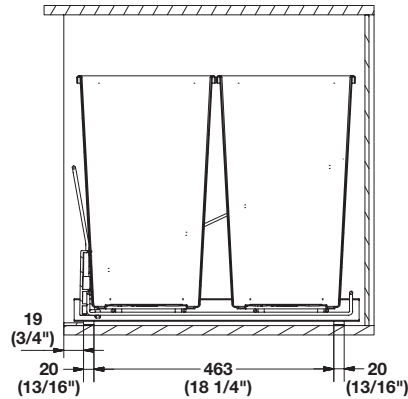

Bottom Mount Wire Waste System

- Easy to install with 4 screws in the floor of the cabinet
 - Front bracket slides up against the back side of the face frame for easy mounting
 - Durable steel frame
 - For use behind a hinged door
- Weight capacity: 88 lbs.

Frame with Single Waste Bin

W x D x H: 268 x 356 x 482 mm (10 9/16" x 14" x 19")
Capacity: 36 quarts

Material: Holder: Steel; Finish: chrome
Bin: Plastic; Color: gray

Item No.
503.88.990

Supplied With
Frame
Bin
Mounting Screws

Frame with Double Waste Bins

W x D x H: 358 x 552 x 482 mm (14 1/8" x 21 3/4" x 19")
Capacity: 2 x 36 quarts (72 quarts)

Material: Holder: Steel; Finish: chrome
Bins: Plastic; Color: gray

Item No.
503.88.991

Dimensions in mm
Inches are approximate