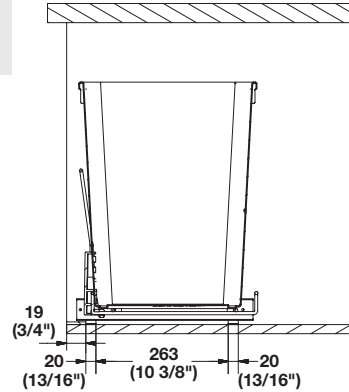

Bottom Mount Wire Waste System

- Easy to install with 4 screws in the floor of the cabinet
 - Front bracket slides up against the back side of the face frame for easy mounting
 - Durable steel frame
 - For use behind a hinged door
- Weight capacity: 88 lbs.

Frame with Single Waste Bin

W x D x H: 268 x 356 x 482 mm (10 9/16" x 14" x 19")
Capacity: 36 quarts

Material: Holder: Steel; Finish: chrome
Bin: Plastic; Color: gray

Item No.
503.88.990

Supplied With
Frame
Bin
Mounting Screws

Frame with Double Waste Bins

W x D x H: 358 x 552 x 482 mm (14 1/8" x 21 3/4" x 19")
Capacity: 2 x 36 quarts (72 quarts)

Material: Holder: Steel; Finish: chrome
Bins: Plastic; Color: gray

Item No.
503.88.991

Dimensions in mm
Inches are approximate