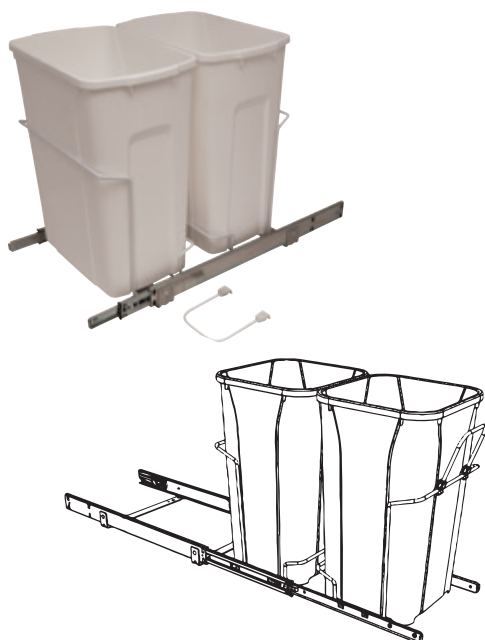

**KV Pull-Out Bottom Mount**

- Heavy-duty, full-extension, overtravel ball bearing slides with soft-close technology and 1" overtravel
  - Eco-friendly frosted nickel finish or white
  - Easy installation with only four screws
  - Easy to install handle is included
  - Optional door mount bracket with new features, refer to page 3.26
  - For replacement bins and lids, refer to page 3.26
- Weight capacity: 100 lbs.

**Note**

If using lid, add 3/4" to height.

*soft&silent)))*

**Single Bin Units**

Material: Steel; Bin: Plastic

| Finish/Color   | W x H x D   | Capacity  | KV No.       | Item No.   |
|----------------|---|-----------|--------------|------------|
| frosted nickel | 213 x 440 x 511<br>(8 3/8" x 17 5/16" x 20 1/8")  | 20 quarts | SCB9-1-20PT  | 503.13.540 |
| white          | 213 x 440 x 511<br>(8 3/8" x 17 5/16" x 20 1/8")  | 20 quarts | SCB9-1-20WH  | 503.13.740 |
| frosted nickel | 244 x 478 x 511<br>(9 5/8" x 18 13/16" x 20 1/8") | 35 quarts | SCB10-1-35PT | 503.13.541 |
| white          | 244 x 478 x 511<br>(9 5/8" x 18 13/16" x 20 1/8") | 35 quarts | SCB10-1-35WH | 503.13.741 |
| frosted nickel | 289 x 581 x 511<br>(11 3/8" x 22 7/8" x 20 1/8")  | 50 quarts | SCB12-1-50PT | 503.13.544 |
| white          | 289 x 581 x 511<br>(11 3/8" x 22 7/8" x 20 1/8")  | 50 quarts | SCB12-1-50WH | 503.13.744 |
| frosted nickel | 365 x 440 x 406<br>(14 3/8" x 17 5/16" x 16")     | 20 quarts | SCB15-1-20PT | 503.13.547 |
| white          | 365 x 440 x 406<br>(14 3/8" x 17 5/16" x 16")     | 20 quarts | SCB15-1-20WH | 503.13.747 |