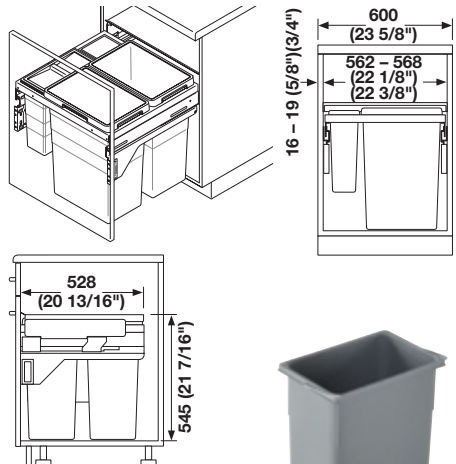

**Hailo Euro Cargo**

- Sturdy metal lid, suitable as shelf
  - With telescopic over extension ball bearing slides
  - 100,000 cycle tested
- Weight capacity: 110 lbs.

*soft&silent )))*

**Euro Cargo 30 S**

Inside cabinet area:  
W x D x H: 262 – 268 x 445 x 446 mm  
(10 5/16" – 10 9/16" x 17 1/2" x 17 9/16")  
Capacity: 31.7 quarts

Material: Lid & Bin Holder: Steel, powder-coated  
Bins: Plastic; Color: light gray

Finish	Item No.
silver gray	502.73.900

**Euro Cargo 45**

Inside cabinet area:  
W x D x H: 412 – 418 x 528 x 545 mm  
(16 1/4" – 16 1/2" x 20 13/16" x 21 7/16")  
Capacity: 2 x 40.15 quarts (80.3 quarts)

Material: Lid & Bin Holder: Steel, powder-coated  
Bins: Plastic; Color: light gray

Finish	Item No.
silver gray	503.70.532

**Euro Cargo 60**

Inside cabinet area:  
W x D x H: 562 – 568 x 528 x 545 mm  
(22 1/8" – 22 3/8" x 20 13/16" x 21 7/16")  
Capacity: 2 x 40.15 quarts (80.3 quarts), 1 x 12.6 quarts and 1 x 2.6 quarts