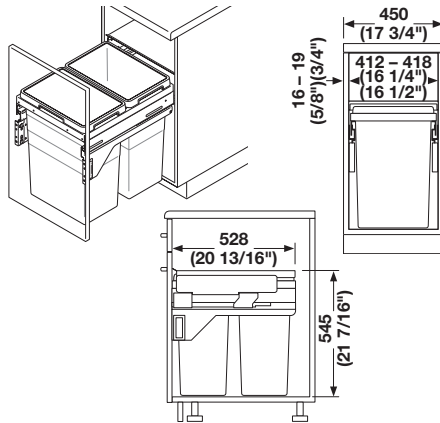

**Hailo Euro Cargo**

- Sturdy metal lid, suitable as shelf
  - With telescopic over extension ball bearing slides
  - 100,000 cycle tested
- Weight capacity: 110 lbs.

*soft&silent )))*

**Euro Cargo 30 S**

Inside cabinet area:  
W x D x H: 262 – 268 x 445 x 446 mm  
(10 5/16" – 10 9/16" x 17 1/2" x 17 9/16")  
Capacity: 31.7 quarts

Material: Lid & Bin Holder: Steel, powder-coated  
Bins: Plastic; Color: light gray

Finish	Item No.
silver gray	502.73.900

**Euro Cargo 45**

Inside cabinet area:  
W x D x H: 412 – 418 x 528 x 545 mm  
(16 1/4" – 16 1/2" x 20 13/16" x 21 7/16")  
Capacity: 2 x 40.15 quarts (80.3 quarts)

Material: Lid & Bin Holder: Steel, powder-coated  
Bins: Plastic; Color: light gray

Finish	Item No.
silver gray	503.70.532

**Euro Cargo 60**

Inside cabinet area:  
W x D x H: 562 – 568 x 528 x 545 mm  
(22 1/8" – 22 3/8" x 20 13/16" x 21 7/16")  
Capacity: 2 x 40.15 quarts (80.3 quarts), 1 x 12.6 quarts and 1 x 2.6 quarts