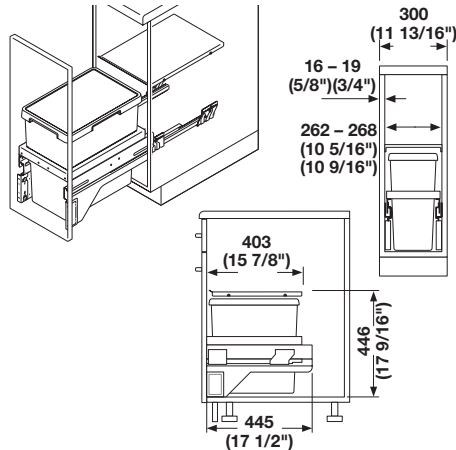

**Hailo Euro Cargo**

- Sturdy metal lid, suitable as shelf
  - With telescopic over extension ball bearing slides
  - 100,000 cycle tested
- Weight capacity: 110 lbs.

*soft&silent )))*

**Euro Cargo 30 S**

Inside cabinet area:  
W x D x H: 262 – 268 x 445 x 446 mm  
(10 5/16" – 10 9/16" x 17 1/2" x 17 9/16")  
Capacity: 31.7 quarts

Material: Lid & Bin Holder: Steel, powder-coated  
Bins: Plastic; Color: light gray

Finish	Item No.
silver gray	502.73.900

**Euro Cargo 45**

Inside cabinet area:  
W x D x H: 412 – 418 x 528 x 545 mm  
(16 1/4" – 16 1/2" x 20 13/16" x 21 7/16")  
Capacity: 2 x 40.15 quarts (80.3 quarts)

Material: Lid & Bin Holder: Steel, powder-coated  
Bins: Plastic; Color: light gray

Finish	Item No.
silver gray	503.70.532

**Euro Cargo 60**

Inside cabinet area:  
W x D x H: 562 – 568 x 528 x 545 mm  
(22 1/8" – 22 3/8" x 20 13/16" x 21 7/16")  
Capacity: 2 x 40.15 quarts (80.3 quarts), 1 x 12.6 quarts and 1 x 2.6 quarts