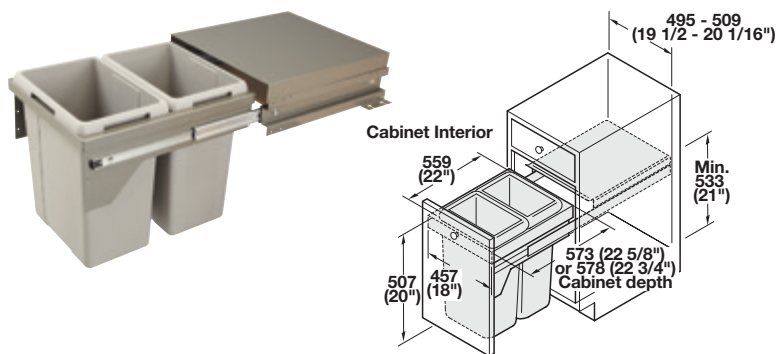

Hailo US Cargo

- For Face frame, Inset door, and Frameless door applications
 - Easy to install clip-on frame; sturdy metal lid, suitable as shelf
 - Smaller bin for bio-bin, dog/cat food, or plastic bags (US Cargo 15 and 18 only)
 - 130,000 cycle tested
 - Soft and Silent closing on champagne finish only
 - Full extension slides with overtravel; side wall mounted
- Weight capacity: 120 lbs.

soft&silent)))

US Cargo 15

- Inside cabinet area: W x H x D: 343 - 357 x 533 x 573 mm (13 1/2" - 14 1/16" x 21" x 22 5/8")
 - Minimum inside face frame clearance: 305 mm (12")
- Capacity: 1 x 44.4 quarts; 1 x 9 quarts

Material: Frame and cover: Steel, powder-coated
Bin: Plastic; Color: light gray

Finish	Item No.
champagne – soft close	502.74.812
silver	502.74.212
silver – soft close	502.74.222

US Cargo 18

- Inside cabinet area: W x H x D: 411 - 425 x 533 x 573 mm (16 1/4" - 16 3/4" x 21" x 22 5/8")
 - Minimum inside face frame clearance: 375 mm (14 3/4")
- Capacity: 1 x 44.4 quarts; 1 x 7.4 quarts

Material: Frame and cover: Steel, powder-coated
Bin: Plastic; Color: light gray

Finish	Item No.
champagne – soft close	502.74.813
silver – soft close	502.74.571

US Cargo 21

- Inside cabinet area: W x H x D: 495 - 509 x 533 x 578 mm (19 1/2" - 20 1/16" x 21" x 22 3/4")
 - Minimum inside face frame clearance: 457 mm (18")
- Capacity: 2 x 44.4 quarts (88.8 quarts)