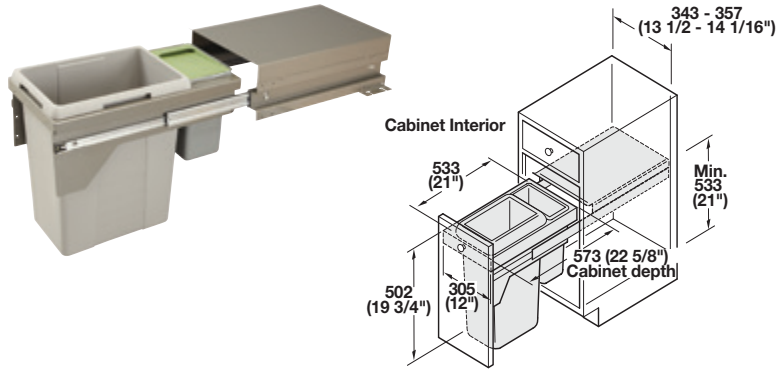

Hailo US Cargo

- For Face frame, Inset door, and Frameless door applications
 - Easy to install clip-on frame; sturdy metal lid, suitable as shelf
 - Smaller bin for bio-bin, dog/cat food, or plastic bags (US Cargo 15 and 18 only)
 - 130,000 cycle tested
 - Soft and Silent closing on champagne finish only
 - Full extension slides with overtravel; side wall mounted
- Weight capacity: 120 lbs.

soft&silent)))

US Cargo 15

- Inside cabinet area: W x H x D: 343 - 357 x 533 x 573 mm (13 1/2" - 14 1/16" x 21" x 22 5/8")
 - Minimum inside face frame clearance: 305 mm (12")
- Capacity: 1 x 44.4 quarts; 1 x 9 quarts

Material: Frame and cover: Steel, powder-coated
Bin: Plastic; Color: light gray

Finish	Item No.
champagne – soft close	502.74.812
silver	502.74.212
silver – soft close	502.74.222

US Cargo 18

- Inside cabinet area: W x H x D: 411 - 425 x 533 x 573 mm (16 1/4" - 16 3/4" x 21" x 22 5/8")
 - Minimum inside face frame clearance: 375 mm (14 3/4")
- Capacity: 1 x 44.4 quarts; 1 x 7.4 quarts

Material: Frame and cover: Steel, powder-coated
Bin: Plastic; Color: light gray

Finish	Item No.
champagne – soft close	502.74.813
silver – soft close	502.74.571

US Cargo 21

- Inside cabinet area: W x H x D: 495 - 509 x 533 x 578 mm (19 1/2" - 20 1/16" x 21" x 22 3/4")
 - Minimum inside face frame clearance: 457 mm (18")
- Capacity: 2 x 44.4 quarts (88.8 quarts)