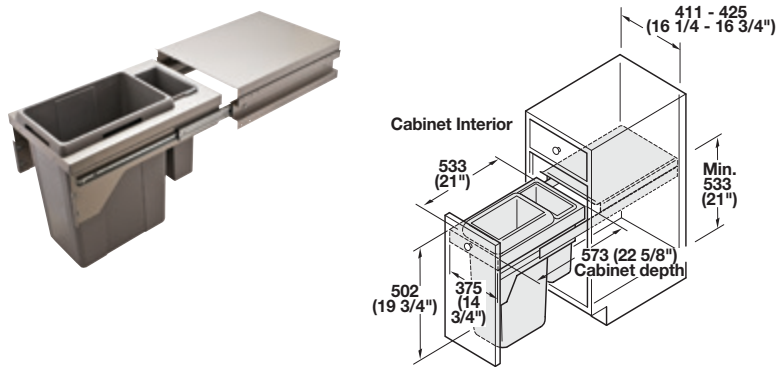

Hailo US Cargo

- For Face frame, Inset door, and Frameless door applications
 - Easy to install clip-on frame; sturdy metal lid, suitable as shelf
 - Smaller bin for bio-bin, dog/cat food, or plastic bags (US Cargo 15 and 18 only)
 - 130,000 cycle tested
 - Soft and Silent closing on champagne finish only
 - Full extension slides with overtravel; side wall mounted
- Weight capacity: 120 lbs.

soft&silent)))

US Cargo 15

- Inside cabinet area: W x H x D: 343 - 357 x 533 x 573 mm (13 1/2" - 14 1/16" x 21" x 22 5/8")
 - Minimum inside face frame clearance: 305 mm (12")
- Capacity: 1 x 44.4 quarts; 1 x 9 quarts

Material: Frame and cover: Steel, powder-coated
Bin: Plastic; Color: light gray

Finish	Item No.
champagne – soft close	502.74.812
silver	502.74.212
silver – soft close	502.74.222

US Cargo 18

- Inside cabinet area: W x H x D: 411 - 425 x 533 x 573 mm (16 1/4" - 16 3/4" x 21" x 22 5/8")
 - Minimum inside face frame clearance: 375 mm (14 3/4")
- Capacity: 1 x 44.4 quarts; 1 x 7.4 quarts

Material: Frame and cover: Steel, powder-coated
Bin: Plastic; Color: light gray

Finish	Item No.
champagne – soft close	502.74.813
silver – soft close	502.74.571

US Cargo 21

- Inside cabinet area: W x H x D: 495 - 509 x 533 x 578 mm (19 1/2" - 20 1/16" x 21" x 22 3/4")
 - Minimum inside face frame clearance: 457 mm (18")
- Capacity: 2 x 44.4 quarts (88.8 quarts)