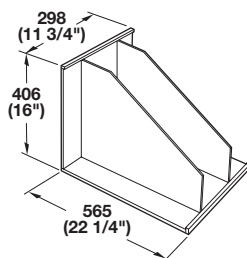

Wood Accessories

Tray Divider

- For 305 mm (12") wide cabinets
- Convenient dividers for baking sheets, platters, pans and lids
- 76 mm (3") spacing between dividers
- Can be cut down for narrow opening

Material: Maple

Item No.
545.47.199

Supplied With
 3 Dividers

Door Mount Spice Rack

- For left or right hand installation
- Mount behind 305, 381, 457 mm (12", 15", 18") or larger doors
- Store containers up to Ø38 mm (1 1/2")

Material: Maple

Width	Item No.
241 (9 1/2")	543.39.100
318 (12 1/2")	543.39.101
394 (15 1/2")	543.39.102

Dimensional data not binding. We reserve the right to alter specifications without notice.

Dimensions in mm
 Inches are approximate