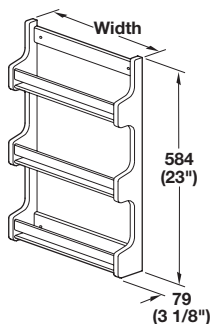

Wood Accessories

Tray Divider

- For 305 mm (12") wide cabinets
- Convenient dividers for baking sheets, platters, pans and lids
- 76 mm (3") spacing between dividers
- Can be cut down for narrow opening

Material: Maple

Item No.
545.47.199

Supplied With
 3 Dividers

Door Mount Spice Rack

- For left or right hand installation
- Mount behind 305, 381, 457 mm (12", 15", 18") or larger doors
- Store containers up to Ø38 mm (1 1/2")

Material: Maple

Width	Item No.
241 (9 1/2")	543.39.100
318 (12 1/2")	543.39.101
394 (15 1/2")	543.39.102

Dimensional data not binding. We reserve the right to alter specifications without notice.

Dimensions in mm
 Inches are approximate