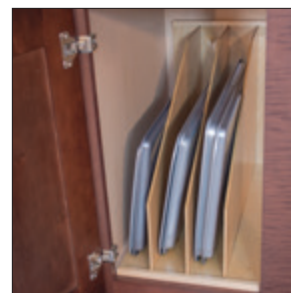

Wood Accessories

Tray Divider

- For 305 mm (12") wide cabinets
- Convenient dividers for baking sheets, platters, pans and lids
- 76 mm (3") spacing between dividers
- Can be cut down for narrow opening

Material: Maple

Item No.
545.47.199

Supplied With
 3 Dividers

Door Mount Spice Rack

- For left or right hand installation
- Mount behind 305, 381, 457 mm (12", 15", 18") or larger doors
- Store containers up to Ø38 mm (1 1/2")