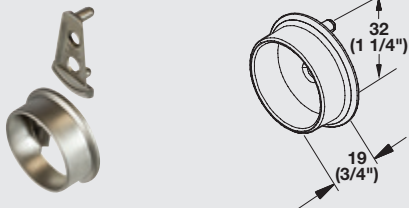

ALUMINUM PROFILES

ELITE WARDROBE TUBES

Wardrobe Tube Finishes

matt aluminum polished chrome matt nickel oil-rubbed bronze matt gold slate

Wardrobe Tube Center Support

Item No.	802.06.367	802.06.667	802.06.267	802.06.167	802.06.067	802.06.467
SRP						
Material	Zinc die-cast					
Finish	matt aluminum	matt nickel	polished chrome	oil-rubbed bronze	matt gold	slate
Supplied with	Screws					

- > Surface mount
- > For Ø33 mm (1 5/16") tube

Wardrobe Tube Support

Item No.	803.39.410	803.39.610	803.39.210	803.39.110	803.39.910	803.39.710
SRP	\$6.90	\$6.90	\$6.90	\$6.90	\$6.14	\$6.00
Material	Zinc-plated					
Finish	matt aluminum	matt nickel	polished chrome	oil-rubbed bronze	matt gold	slate
Diameter	32 (1 1/4")					

- > Unique two-part design allows the support to fully surround the tube ends
- > Connect the wedge shaped brackets into line bore holes and side supports onto the end of the tube
- > Side supports connect to the wedge shaped brackets
- > With two pins for 5 mm holes
- > 32 mm (1 1/4") spacing with an additional screw hole for side panel mounting