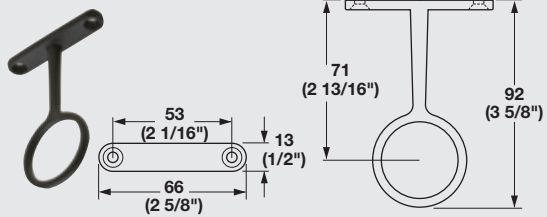

ALUMINUM PROFILES

ELITE WARDROBE TUBES

Wardrobe Tube Finishes

matt aluminum polished chrome matt nickel oil-rubbed bronze matt gold slate

Wardrobe Tube Center Support

Item No.	802.06.367	802.06.667	802.06.267	802.06.167	802.06.067	802.06.467
SRP						
Material	Zinc die-cast					
Finish	matt aluminum	matt nickel	polished chrome	oil-rubbed bronze	matt gold	slate
Supplied with	Screws					

- > Surface mount
- > For Ø33 mm (1 5/16") tube

Wardrobe Tube Support

Item No.	803.39.410	803.39.610	803.39.210	803.39.110	803.39.910	803.39.710
SRP	\$6.90	\$6.90	\$6.90	\$6.90	\$6.14	\$6.00
Material	Zinc-plated					
Finish	matt aluminum	matt nickel	polished chrome	oil-rubbed bronze	matt gold	slate
Diameter	32 (1 1/4")					

- > Unique two-part design allows the support to fully surround the tube ends
- > Connect the wedge shaped brackets into line bore holes and side supports onto the end of the tube
- > Side supports connect to the wedge shaped brackets
- > With two pins for 5 mm holes
- > 32 mm (1 1/4") spacing with an additional screw hole for side panel mounting