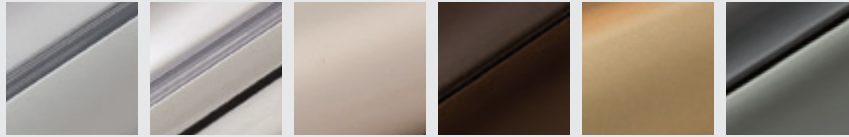

ALUMINUM PROFILES

ELITE WARDROBE TUBES

Wardrobe Tube Finishes

matt aluminum polished chrome matt nickel oil-rubbed bronze matt gold slate

Wardrobe Tube Center Support

Item No.	802.06.367	802.06.667	802.06.267	802.06.167	802.06.067	802.06.467
SRP						
Material	Zinc die-cast					
Finish	matt aluminum	matt nickel	polished chrome	oil-rubbed bronze	matt gold	slate
Supplied with	Screws					

- > Surface mount
- > For Ø33 mm (1 5/16") tube

Wardrobe Tube Support

Item No.	803.39.410	803.39.610	803.39.210	803.39.110	803.39.910	803.39.710
SRP	\$6.90	\$6.90	\$6.90	\$6.90	\$6.14	\$6.00
Material	Zinc-plated					
Finish	matt aluminum	matt nickel	polished chrome	oil-rubbed bronze	matt gold	slate
Diameter	32 (1 1/4")					

- > Unique two-part design allows the support to fully surround the tube ends
- > Connect the wedge shaped brackets into line bore holes and side supports onto the end of the tube
- > Side supports connect to the wedge shaped brackets
- > With two pins for 5 mm holes
- > 32 mm (1 1/4") spacing with an additional screw hole for side panel mounting