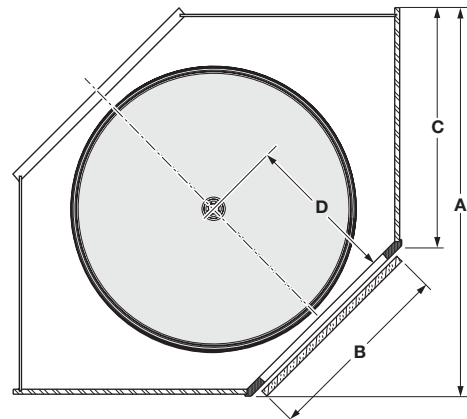

Lazy Susans

- Tested to 100,000 cycles
 - Made in USA
 - Telescopic post adjusts without tools
 - Anti-slip ribs for sliding resistance
 - Trays are safely secured with a steel pin through the post
 - Rigid double wall tray construction guarantees a heavy weight carrying capacity
 - Top and bottom tray height adjustment
 - Single bump stop
 - Inside tray rim height of 28 mm (1 1/8")
 - For hinged door applications
 - Trays rotate independently
- Weight capacity per tray: 18" – 28 lbs.
 24" – 50 lbs.
 28" – 70 lbs.
 32" – 95 lbs.

Full Round Lazy Susan – Two Tray Set

- Post fits inside cabinet heights 660 – 813 mm (26"– 32")

Material: Polypropylene; Post: Steel; Finish: chrome

Ø	White	Almond	Enviro Pack White	Packing
457 (18")	542.96.701	542.96.401	542.96.721	50 sets
610 (24")	542.96.702	542.96.402	542.96.722	20 sets
711 (28")	542.96.704	542.96.404	542.96.724	16 sets
813 (32")	542.96.705	542.96.405	542.96.725	10 sets

Supplied With

2 Trays
 Post

Full Round Lazy Susan – Three Tray Set

- Telescopic post fits inside cabinet heights 864 – 1067 mm (34"– 42")

Material: Polypropylene; Post: Steel; Finish: chrome

Ø	White	Almond	Enviro Pack White	Packing
457 (18")	542.96.711	542.96.411	542.96.741	30 sets

Supplied With

3 Trays
 Post

For 45° hinged corner door

A	B	C			D
610 (24")	432 (17")	305 (12")	457 (18")	460 (18 1/8")	244 (9 5/8")
686 (27")	432 (17")	381 (15")	457 (18")	460 (18 1/8")	244 313 (9 5/8")
838 (33")	330 (13")	610 (24")	610 (24")	600 (23 5/8")	313 (12 5/16")
914 (36")	432 (17")	610 (24")	711 (28")	721 (28 3/8")	378 (14 7/8")
991 (39")	533 (21")	610 (24")	711 (28")	721 (28 3/8")	378 (14 7/8")
1067 (42")	648 (25 1/2")	610 (24")	813 (32")	821 (32 5/16")	424 (16 11/16")