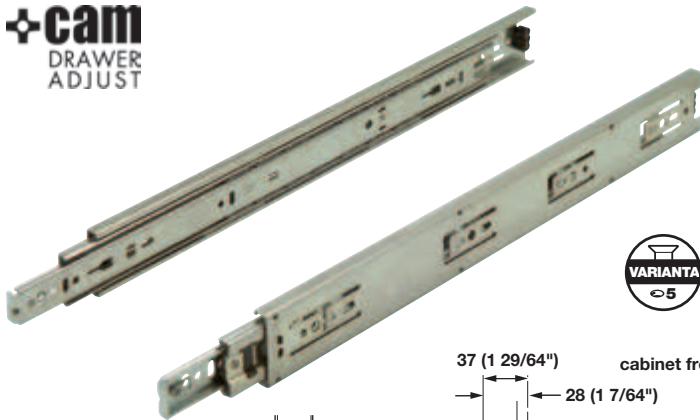

**Accuride Full Extension, Telescopic,
Weather Resistant**

- Weight capacity: 45 kg (100 lbs.)/pair
- For drawers up to 610 mm (24") wide
 - Hold-in detent
 - Lever disconnect
 - Stainless steel ball bearings, retainer and rivets
 - Features low profile for shallow drawers
 - BHMA certified to Grade 1 HD-100
 - Front face frame mounting hole

CH3832 - Side Mounted

Material: Steel, H-coat

Installed and Extension Length	Item No.
254 (10")	422.04.825
305 (12")	422.04.830
356 (14")	422.04.835
406 (16")	422.04.840
457 (18")	422.04.845
508 (20")	422.04.850
559 (22")	422.04.855
610 (24")	422.04.860

Face Frame Rear Brackets

Material: Steel

Finish	Item No.
zinc-plated	422.59.002

Dimensional data not binding. We reserve the right to alter specifications without notice.