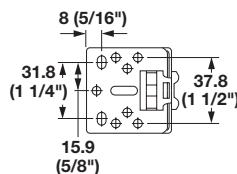

Dimensional data not binding. We reserve the right to alter specifications without notice.