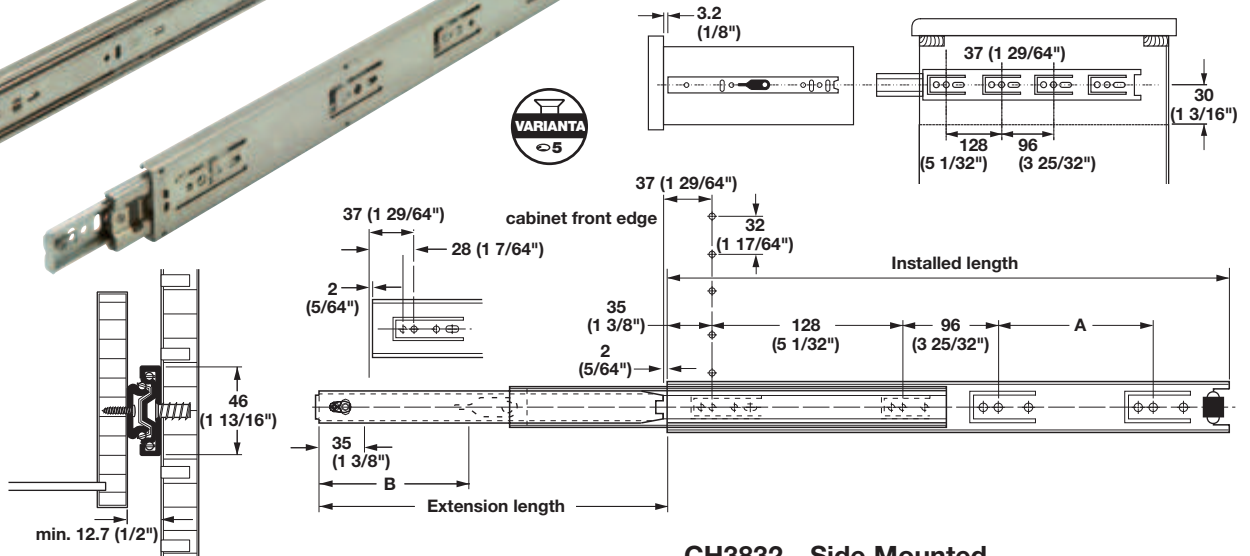

**Accuride Full Extension, Telescopic,
Weather Resistant**

- Weight capacity: 45 kg (100 lbs.)/pair
- For drawers up to 610 mm (24") wide
 - Hold-in detent
 - Lever disconnect
 - Stainless steel ball bearings, retainer and rivets
 - Features low profile for shallow drawers
 - BHMA certified to Grade 1 HD-100
 - Front face frame mounting hole

CH3832 - Side Mounted

Material: Steel, H-coat

Installed and Extension Length	Item No.
254 (10")	422.04.825
305 (12")	422.04.830
356 (14")	422.04.835
406 (16")	422.04.840
457 (18")	422.04.845
508 (20")	422.04.850
559 (22")	422.04.855
610 (24")	422.04.860

Face Frame Rear Brackets

Material: Steel

Finish	Item No.
zinc-plated	422.59.002

Dimensional data not binding. We reserve the right to alter specifications without notice.