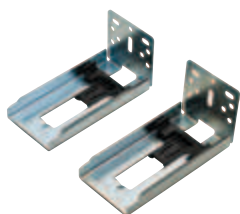

**Accuride Full Extension, Telescopic,
Weather Resistant**

- Weight capacity: 45 kg (100 lbs.)/pair
- For drawers up to 610 mm (24") wide
 - Hold-in detent
 - Lever disconnect
 - Stainless steel ball bearings, retainer and rivets
 - Features low profile for shallow drawers
 - BHMA certified to Grade 1 HD-100
 - Front face frame mounting hole

CH3832 - Side Mounted

Material: Steel, H-coat

Installed and Extension Length	Item No.
254 (10")	422.04.825
305 (12")	422.04.830
356 (14")	422.04.835
406 (16")	422.04.840
457 (18")	422.04.845
508 (20")	422.04.850
559 (22")	422.04.855
610 (24")	422.04.860

Face Frame Rear Brackets

Material: Steel

Finish	Item No.
zinc-plated	422.59.002

Dimensional data not binding. We reserve the right to alter specifications without notice.