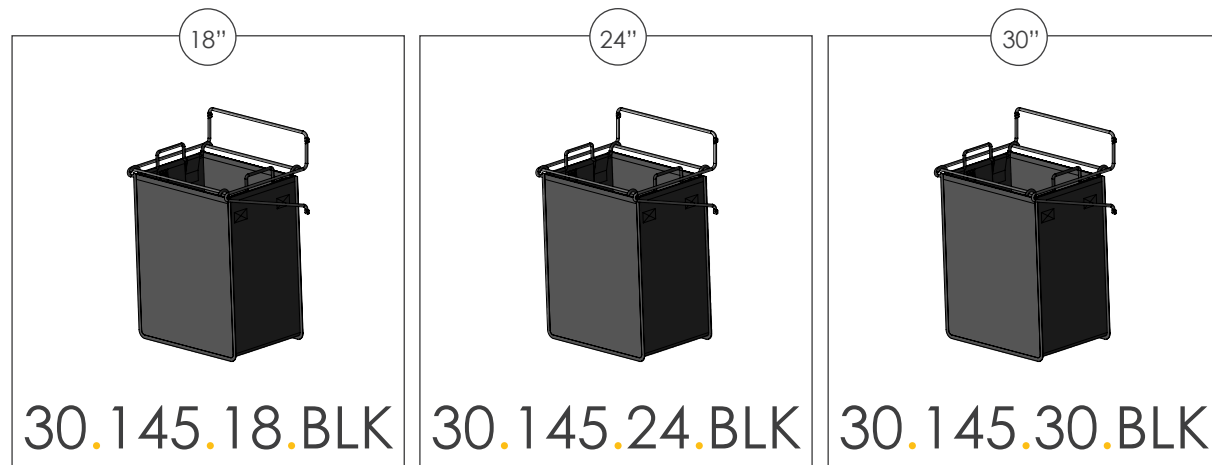

LAUNDRY
tilt-out hamper

18" 30.145.18.BLK
24" 30.145.24.BLK
30" 30.145.30.BLK

FEATURES

Keep your laundry behind closed doors with this enclosed soft laundry hamper

Designed to mount on the back of a tilt door and allows for quick access

Sort your laundry with ease with the use of the portable hamper bags

DIMENSIONS

SPECS

OPTIONS

FINISH:

BLACK

30.145.18.BLK
PATENT #: 7243884

FINISHED PRODUCT