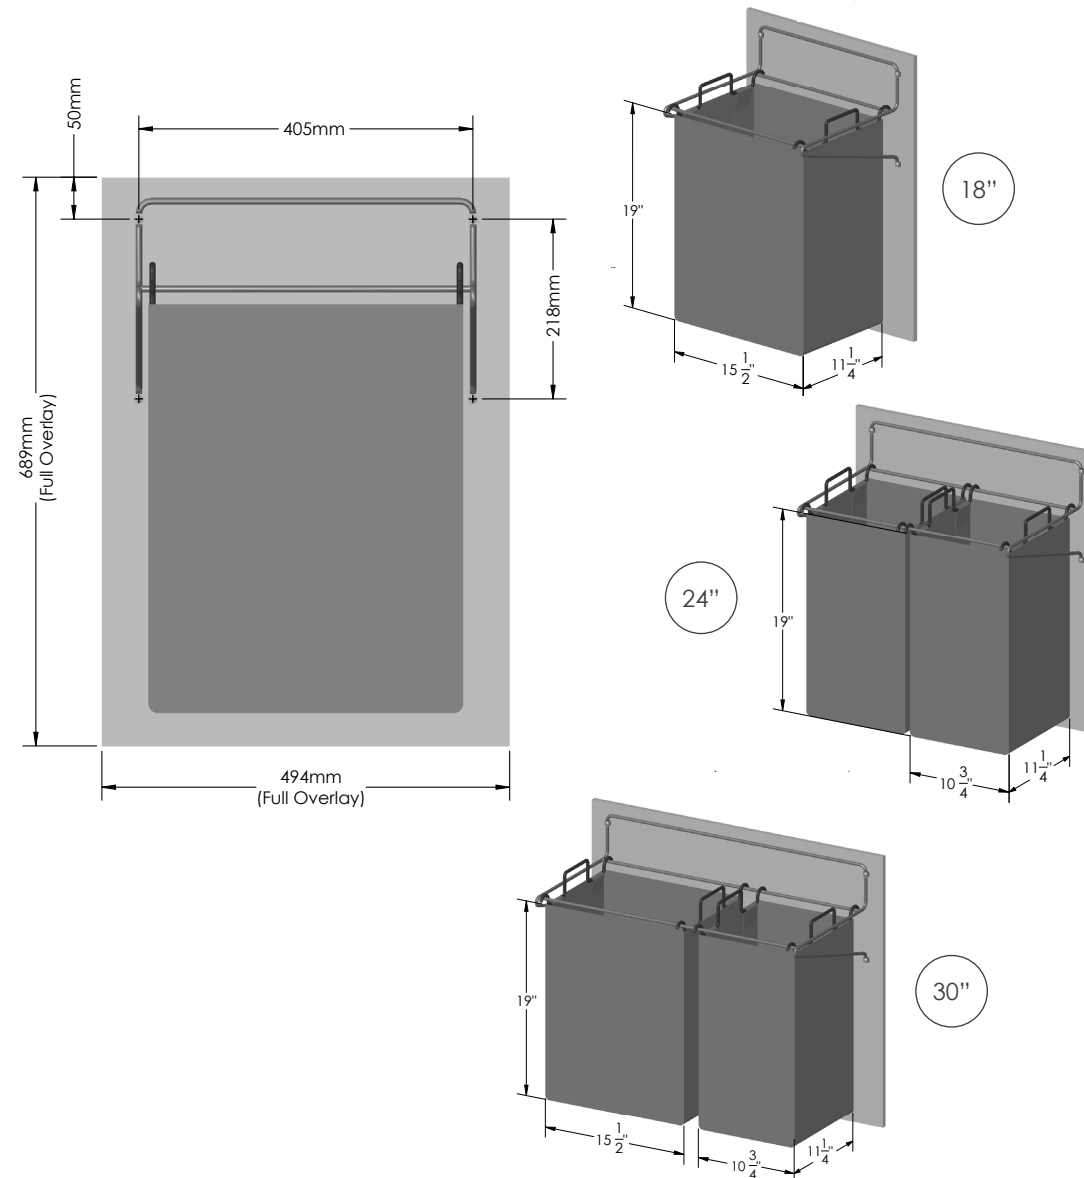

LAUNDRY
tilt-out hamper

18" 30.145.18.BLK
24" 30.145.24.BLK
30" 30.145.30.BLK

FEATURES

Keep your laundry behind closed doors with this enclosed soft laundry hamper

Designed to mount on the back of a tilt door and allows for quick access

Sort your laundry with ease with the use of the portable hamper bags

DIMENSIONS

SPECS

OPTIONS

FINISH:

BLACK

30.145.18.BLK
PATENT #: 7243884

FINISHED PRODUCT