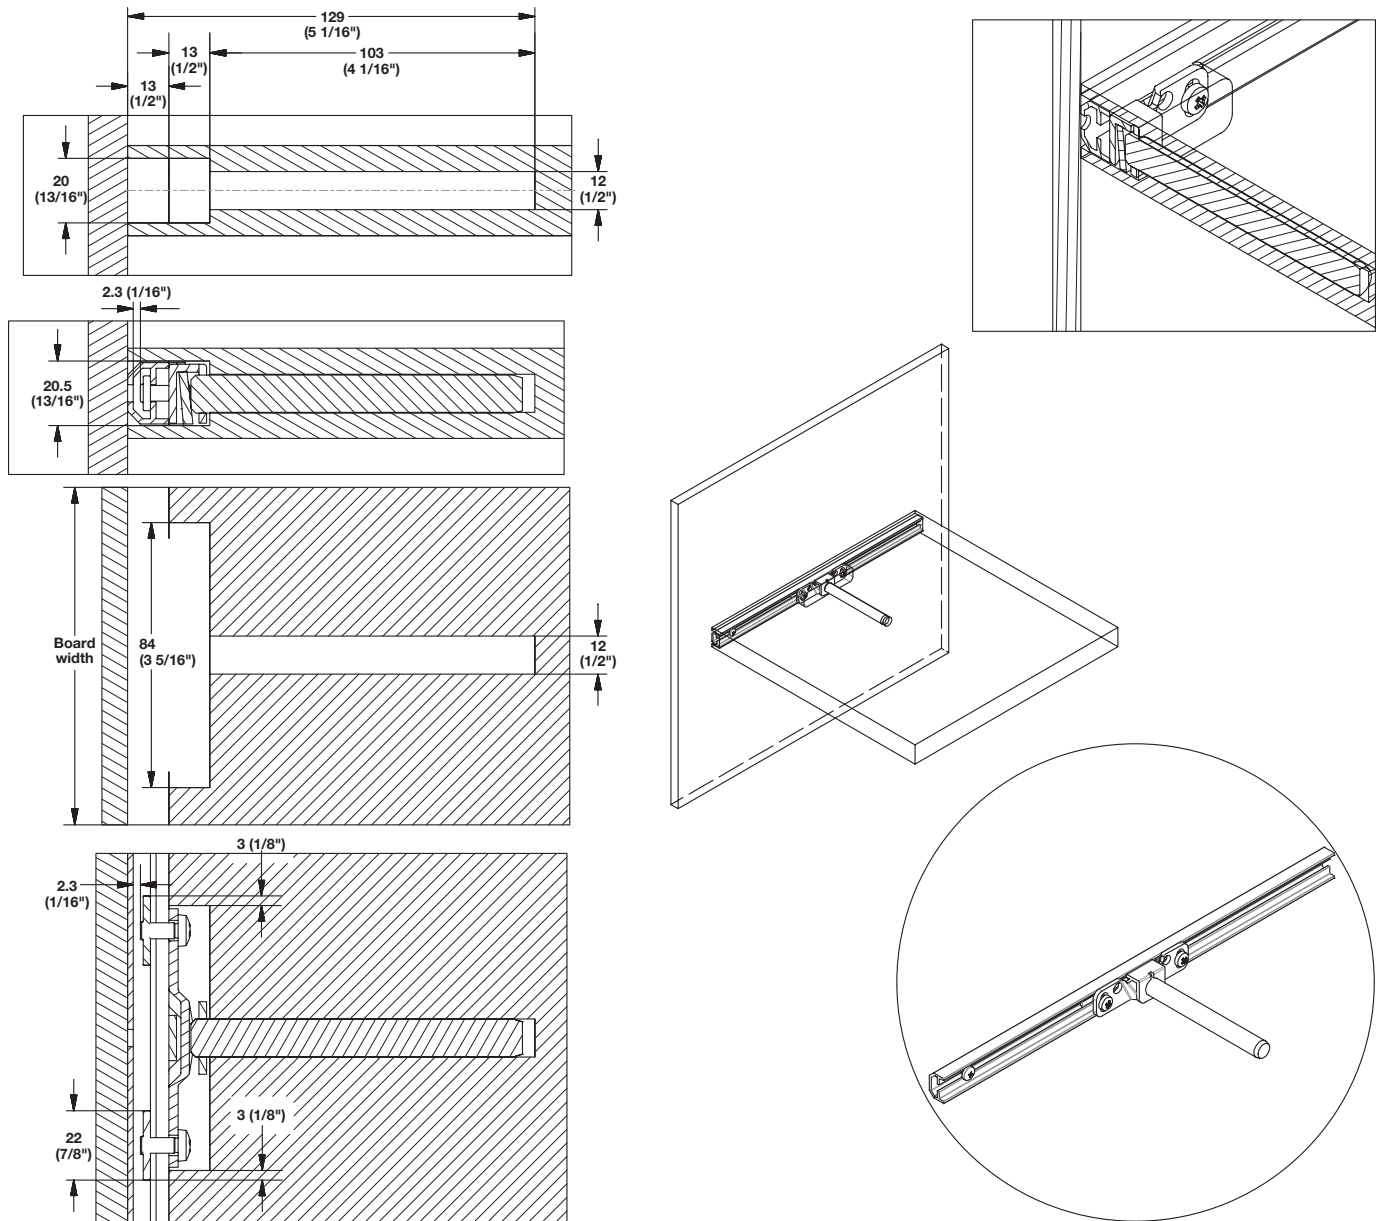

Mounting Instructions

Item No.:833.74.894

EXTRUSION RAIL FOR FLOATING SHELF

Proper routing for the shelf support and rail on rear edge of the panel will serve as an anti-tip feature when shelf is mounted. Applying a small amount of silicone adhesive will help secure the shelf support to the rail and panel.