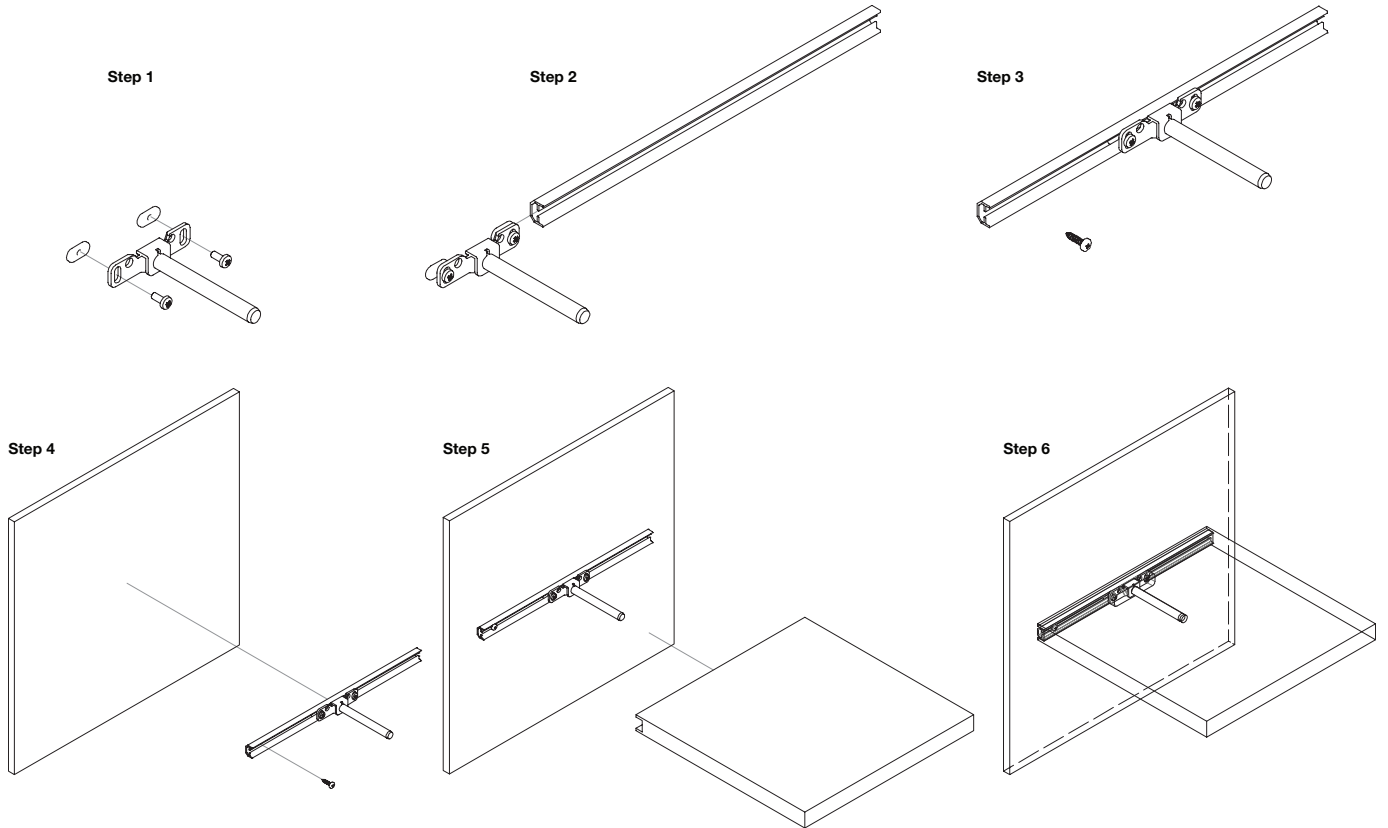

Mounting Instructions

Item No.:833.74.894

EXTRUSION RAIL FOR FLOATING SHELF

Proper routing for the shelf support and rail on rear edge of the panel will serve as an anti-tip feature when shelf is mounted. Applying a small amount of silicone adhesive will help secure the shelf support to the rail and panel.