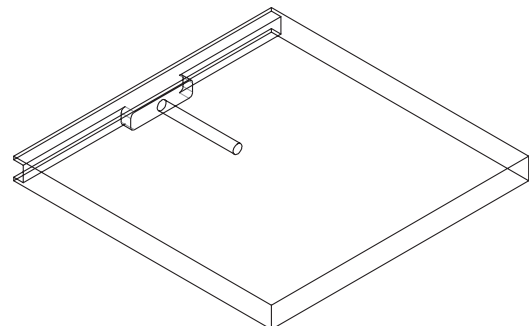

Mounting Instructions

Item No.:833.74.894

EXTRUSION RAIL FOR FLOATING SHELF

Proper routing for the shelf support and rail on rear edge of the panel will serve as an anti-tip feature when shelf is mounted. Applying a small amount of silicone adhesive will help secure the shelf support to the rail and panel.