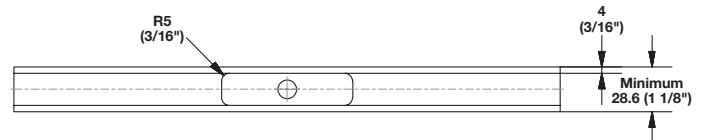

Mounting Instructions

Item No.:833.74.894

EXTRUSION RAIL FOR FLOATING SHELF

Proper routing for the shelf support and rail on rear edge of the panel will serve as an anti-tip feature when shelf is mounted. Applying a small amount of silicone adhesive will help secure the shelf support to the rail and panel.