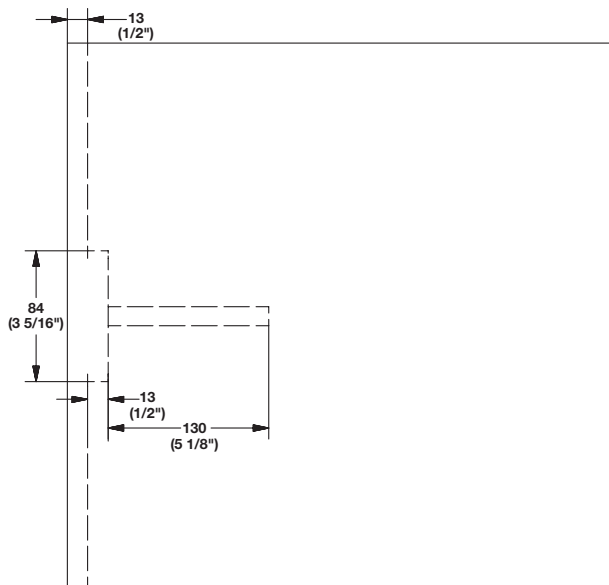

Mounting Instructions

Item No.:833.74.894

EXTRUSION RAIL FOR FLOATING SHELF

Proper routing for the shelf support and rail on rear edge of the panel will serve as an anti-tip feature when shelf is mounted. Applying a small amount of silicone adhesive will help secure the shelf support to the rail and panel.