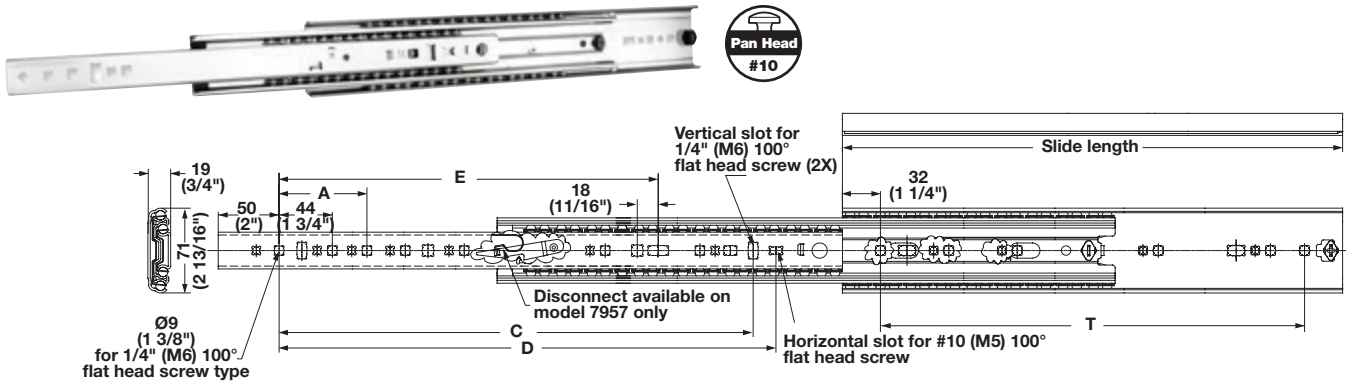

Accuride Full Extension

Weight capacity max./pair: Side mounted: 159 kg (350 lbs.)
Flat mounted: 68 kg (150 lbs.)

- For drawers up to 1067 mm (42") wide
- Handed lever disconnect on 7957
- Bridged ball retainer prevents retainer migration
- Use as an intermediate load rating for wide drawers in kitchens, store fixtures and institutional storage applications

7957/7950 - Side/Bottom Mounted

Material: Steel, plated

Slide Length Slide Travel	A	E	C	D	T	Model 7950 NON disconnect	Model 7957 With disconnect
305 (12")	-	-	178 (7")	203 (8")	241 (9 1/2")	-	432.48.831
356 (14")	-	-	229 (9")	254 (10")	292 (11 1/2")	432.48.936	432.48.836
406 (16")	115 (4 1/2")	-	279 (11")	305 (12")	343 (13 1/2")	432.48.941	432.48.841
457 (18")	115 (4 1/2")	-	330 (13")	356 (14")	393 (15 1/2")	432.48.946	432.48.846
508 (20")	115 (4 1/2")	-	381 (15")	406 (16")	445 (17 1/2")	432.48.951	432.48.851
559 (22")	115 (4 1/2")	330 (13")	432 (17")	457 (18")	495 (19 1/2")	432.48.956	432.48.856
610 (24")	115 (4 1/2")	381 (15")	483 (19")	508 (20")	546 (21 1/2")	432.48.961	432.48.861
660 (26")	115 (4 1/2")	432 (17")	533 (21")	559 (22")	597 (23 1/2")	432.48.966	432.48.866
711 (28")	115 (4 1/2")	483 (19")	584 (23")	610 (24")	647 (25 1/2")	432.48.971	432.48.871
762 (30")	115 (4 1/2")	533 (21")	635 (25")	660 (26")	698 (27 1/2")	432.48.976	432.48.876
813 (32")	115 (4 1/2")	584 (23")	686 (27")	711 (28")	749 (29 1/2")	432.48.981	432.48.881
864 (34")	115 (4 1/2")	635 (25")	737 (29")	762 (30")	800 (31 1/2")	432.48.986	432.48.886
914 (36")	115 (4 1/2")	686 (27")	787 (31")	813 (32")	851 (33 1/2")	432.48.991	432.48.891

Dimensional data not binding. We reserve the right to alter specifications without notice.

Pan head screws pages 11.134-11.135

Dimensions in mm
Inches are approximate