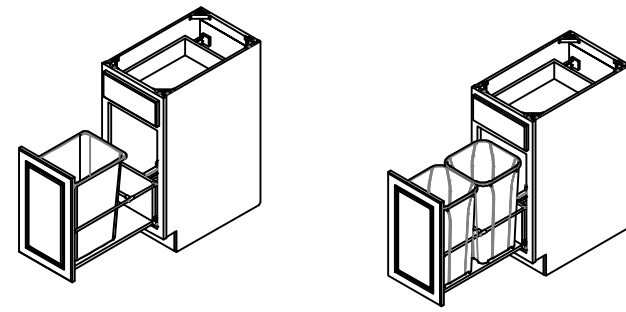

263,00

[10 3/8 in]

182,00

[7 3/16 in]

32,00

17,00

[11/16 in]

TOP OF CABINET BOTTOM

DOOR OVERLAY

DOOR OVERLAY

0 in	1/8
1/4	3/8
1/2	5/8
3/4	7/8
1	1 1/8
1 1/4	1 3/8

0 in	1/8
1/4	3/8
1/2	5/8
3/4	7/8
1	1 1/8
1 1/4	1 3/8

Frameless/ Flush Floor

Faceframe with 1/8" Recessed Floor

MX

Single - 36qt  
Double - 2 x 27qt  
Full Overlay Doors  
(1:1)