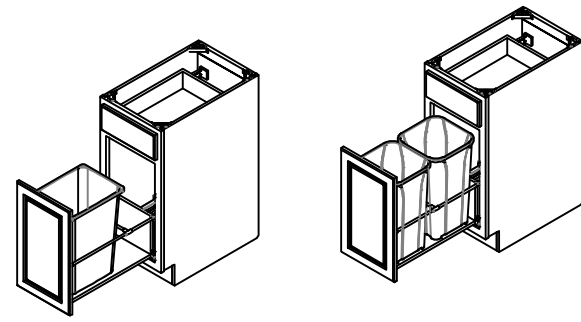

MX

Single - 36qt  
Double - 2 x 27qt  
**Overlay/Inset Doors**  
( 1 : 1 )

286,00

[11 1/4 in]

143,00

[5 5/8 in]

143,00

[5 5/8 in]

263,00

[10 3/8 in]

182,00

[7 3/16 in]

32,00

17,00

[11/16 in]

TOP OF CABINET BOTTOM