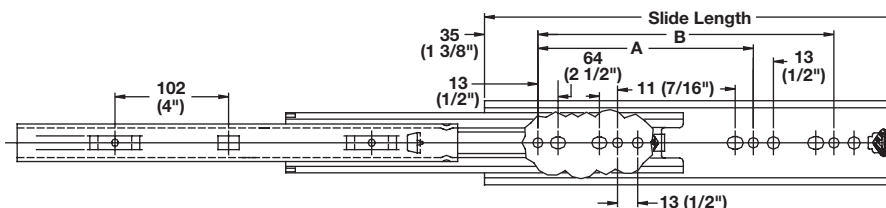

**Accuride Full Extension, Telescopic**

Weight capacity max./pair: Side mounted: 90 kg (200 lbs.)  
Bottom mounted: 34 kg (75 lbs.)

- For drawers up to 1067 mm (42") wide
- Hold-in detent
- Adapter rail mount disconnect
- Oversized ball bearings for heavy loads
- Features unhandled slides
- With 1" overtravel
- For large store fixtures, library, and institutional furniture applications

Drawer member is flush or under in closed position

**3640-A - Side/Bottom Mounted**

Material: Steel; Finish: zinc-plated

Installed Length	Extension Length	A	B	C	D	E	F	G	Item No.
305 (12")	330 (13")	224 (8 13/16")	-	25 (1")	216 (8 1/2")	254 (10")	-	216 (8 1/2")	422.07.300
406 (16")	432 (17")	224 (8 13/16")	320 (12 19/32")	25 (1")	216 (8 1/2")	254 (10")	-	216 (8 1/2")	422.07.401
457 (18")	483 (19")	224 (8 13/16")	352 (13 55/64")	38 (1 1/2")	267 (10 1/2")	305 (12")	-	267 (10 1/2")	422.07.456
508 (20")	533 (21")	224 (8 13/16")	416 (16 3/8")	38 (1 1/2")	267 (10 1/2")	305 (12")	-	267 (10 1/2")	422.07.509
559 (22")	584 (23")	320 (12 19/32")	416 (16 3/8")	51 (2")	318 (12 1/2")	355 (14")	178 (7")	318 (12 1/2")	422.07.554
610 (24")	635 (25")	320 (12 19/32")	480 (18 29/32")	51 (2")	318 (12 1/2")	355 (14")	178 (7")	318 (12 1/2")	422.07.607
660 (26")	686 (27")	320 (12 19/32")	544 (21 13/32")	64 (2 1/2")	394 (15 1/2")	432 (17")	216 (8 1/2")	394 (15 1/2")	422.07.652
711 (28")	737 (29")	320 (12 19/32")	608 (23 15/16")	64 (2 1/2")	394 (15 1/2")	432 (17")	216 (8 1/2")	394 (15 1/2")	422.07.705