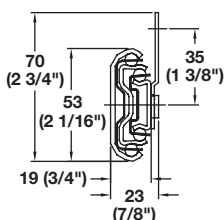

**Accuride Full Extension, Telescopic**

Weight capacity max./pair: Side mounted: 90 kg (200 lbs.)  
Bottom mounted: 34 kg (75 lbs.)

- For drawers up to 1067 mm (42") wide
- Hold-in detent
- Adapter rail mount disconnect
- Oversized ball bearings for heavy loads
- Features unhandled slides
- With 1" overtravel
- For large store fixtures, library, and institutional furniture applications

Drawer member is flush or under in closed position

**3640-A - Side/Bottom Mounted**

Material: Steel; Finish: zinc-plated

Installed Length	Extension Length	A	B	C	D	E	F	G	Item No.
305 (12")	330 (13")	224 (8 13/16")	-	25 (1")	216 (8 1/2")	254 (10")	-	216 (8 1/2")	422.07.300
406 (16")	432 (17")	224 (8 13/16")	320 (12 19/32")	25 (1")	216 (8 1/2")	254 (10")	-	216 (8 1/2")	422.07.401
457 (18")	483 (19")	224 (8 13/16")	352 (13 55/64")	38 (1 1/2")	267 (10 1/2")	305 (12")	-	267 (10 1/2")	422.07.456
508 (20")	533 (21")	224 (8 13/16")	416 (16 3/8")	38 (1 1/2")	267 (10 1/2")	305 (12")	-	267 (10 1/2")	422.07.509
559 (22")	584 (23")	320 (12 19/32")	416 (16 3/8")	51 (2")	318 (12 1/2")	355 (14")	178 (7")	318 (12 1/2")	422.07.554
610 (24")	635 (25")	320 (12 19/32")	480 (18 29/32")	51 (2")	318 (12 1/2")	355 (14")	178 (7")	318 (12 1/2")	422.07.607
660 (26")	686 (27")	320 (12 19/32")	544 (21 13/32")	64 (2 1/2")	394 (15 1/2")	432 (17")	216 (8 1/2")	394 (15 1/2")	422.07.652
711 (28")	737 (29")	320 (12 19/32")	608 (23 15/16")	64 (2 1/2")	394 (15 1/2")	432 (17")	216 (8 1/2")	394 (15 1/2")	422.07.705