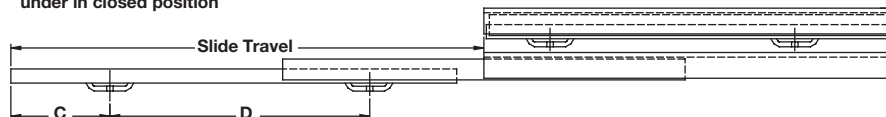

**Accuride Full Extension, Telescopic**

Weight capacity max./pair: Side mounted: 90 kg (200 lbs.)  
Bottom mounted: 34 kg (75 lbs.)

- For drawers up to 1067 mm (42") wide
- Hold-in detent
- Adapter rail mount disconnect
- Oversized ball bearings for heavy loads
- Features unhandled slides
- With 1" overtravel
- For large store fixtures, library, and institutional furniture applications

Drawer member is flush or under in closed position

**3640-A - Side/Bottom Mounted**

Material: Steel; Finish: zinc-plated

Installed Length	Extension Length	A	B	C	D	E	F	G	Item No.
305 (12")	330 (13")	224 (8 13/16")	-	25 (1")	216 (8 1/2")	254 (10")	-	216 (8 1/2")	422.07.300
406 (16")	432 (17")	224 (8 13/16")	320 (12 19/32")	25 (1")	216 (8 1/2")	254 (10")	-	216 (8 1/2")	422.07.401
457 (18")	483 (19")	224 (8 13/16")	352 (13 55/64")	38 (1 1/2")	267 (10 1/2")	305 (12")	-	267 (10 1/2")	422.07.456
508 (20")	533 (21")	224 (8 13/16")	416 (16 3/8")	38 (1 1/2")	267 (10 1/2")	305 (12")	-	267 (10 1/2")	422.07.509
559 (22")	584 (23")	320 (12 19/32")	416 (16 3/8")	51 (2")	318 (12 1/2")	355 (14")	178 (7")	318 (12 1/2")	422.07.554
610 (24")	635 (25")	320 (12 19/32")	480 (18 29/32")	51 (2")	318 (12 1/2")	355 (14")	178 (7")	318 (12 1/2")	422.07.607
660 (26")	686 (27")	320 (12 19/32")	544 (21 13/32")	64 (2 1/2")	394 (15 1/2")	432 (17")	216 (8 1/2")	394 (15 1/2")	422.07.652
711 (28")	737 (29")	320 (12 19/32")	608 (23 15/16")	64 (2 1/2")	394 (15 1/2")	432 (17")	216 (8 1/2")	394 (15 1/2")	422.07.705