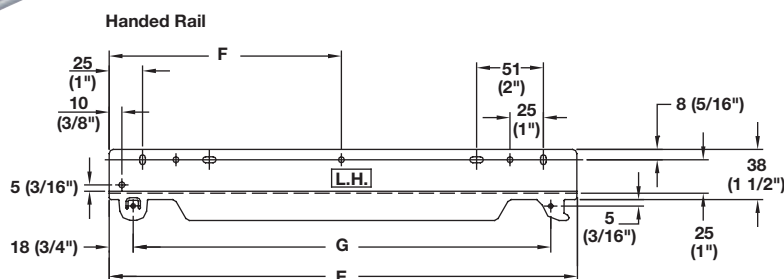

**Accuride Full Extension, Telescopic**

Weight capacity max./pair: Side mounted: 90 kg (200 lbs.)  
Bottom mounted: 34 kg (75 lbs.)

- For drawers up to 1067 mm (42") wide
- Hold-in detent
- Adapter rail mount disconnect
- Oversized ball bearings for heavy loads
- Features unhandled slides
- With 1" overtravel
- For large store fixtures, library, and institutional furniture applications

Drawer member is flush or under in closed position

**3640-A - Side/Bottom Mounted**

Material: Steel; Finish: zinc-plated

Installed Length	Extension Length	A	B	C	D	E	F	G	Item No.
305 (12")	330 (13")	224 (8 13/16")	-	25 (1")	216 (8 1/2")	254 (10")	-	216 (8 1/2")	422.07.300
406 (16")	432 (17")	224 (8 13/16")	320 (12 19/32")	25 (1")	216 (8 1/2")	254 (10")	-	216 (8 1/2")	422.07.401
457 (18")	483 (19")	224 (8 13/16")	352 (13 55/64")	38 (1 1/2")	267 (10 1/2")	305 (12")	-	267 (10 1/2")	422.07.456
508 (20")	533 (21")	224 (8 13/16")	416 (16 3/8")	38 (1 1/2")	267 (10 1/2")	305 (12")	-	267 (10 1/2")	422.07.509
559 (22")	584 (23")	320 (12 19/32")	416 (16 3/8")	51 (2")	318 (12 1/2")	355 (14")	178 (7")	318 (12 1/2")	422.07.554
610 (24")	635 (25")	320 (12 19/32")	480 (18 29/32")	51 (2")	318 (12 1/2")	355 (14")	178 (7")	318 (12 1/2")	422.07.607
660 (26")	686 (27")	320 (12 19/32")	544 (21 13/32")	64 (2 1/2")	394 (15 1/2")	432 (17")	216 (8 1/2")	394 (15 1/2")	422.07.652
711 (28")	737 (29")	320 (12 19/32")	608 (23 15/16")	64 (2 1/2")	394 (15 1/2")	432 (17")	216 (8 1/2")	394 (15 1/2")	422.07.705