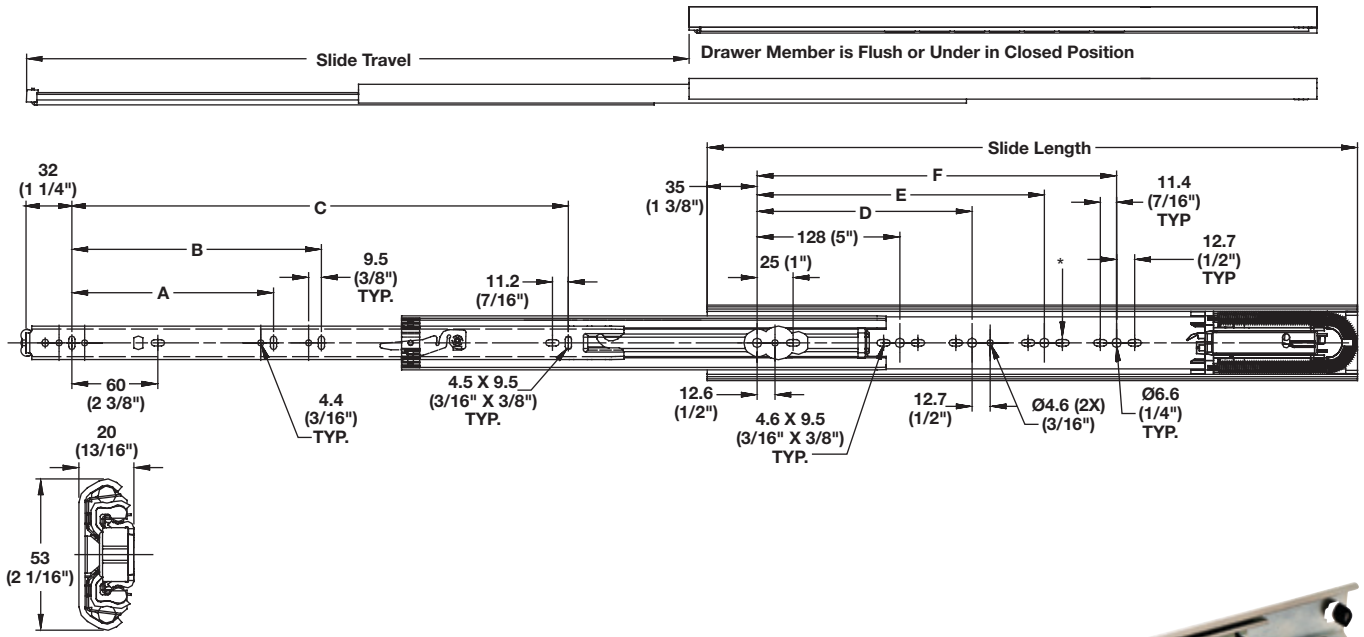

Accuride Heavy Duty Over Travel, Easy Close

- Weight capacity/pair: 68 kg (150 lbs.)
- Accommodates drawers up to 1067 mm (42") wide to expand potential applications
 - Easy-close feature brings drawers to a smooth, gentle close
 - Lever disconnect allows for easier drawer removal and reinsertion
 - 1" over travel for full access to drawer contents
 - For storage in retail fixtures, restaurants, medical facilities and offices as well as residential kitchens and garages

8

3634EC - Side Mounted

- Outer member hole pattern matches models 3832/3834
- The same hole configuration and fastener type are used whether slides are going into a 1/2" or 3/4" side space
- Slides are unhandled, which helps speed and ease of installation
- RoHS compliant

Material: Steel; Finish: zinc-plated

Slide Length	Slide Travel	A	B	C	D	E	F	D Pack	P Pack
356 (14")	356 (14")	142 (5 5/8")	-	244 (9 5/8")	-	-	-	422.05.102	422.05.122
406 (16")	432 (17")	142 (5 5/8")	-	295 (11 5/8")	-	-	-	422.05.103	422.05.123
457 (18")	483 (19")	142 (5 5/8")	333 (13 1/8")	349 (14 5/8")	224 (8 13/16")	-	-	422.05.104	422.05.124
508 (20")	533 (21")	142 (5 5/8")	333 (13 1/8")	400 (15 5/8")	224 (8 13/16")	-	-	422.05.105	422.05.125
559 (22")	584 (23")	142 (5 5/8")	-	451 (17 3/4")	224 (8 13/16")	-	-	422.05.106	422.05.126
610 (24")	635 (25")	142 (5 5/8")	417 (16 3/8")	501 (19 3/4")	224 (8 13/16")	352 (13 7/8")	-	422.05.107	422.05.127
660 (26")	686 (27")	142 (5 5/8")	417 (16 3/8")	549 (21 3/4")	224 (8 13/16")	352 (13 7/8")	-	422.05.108	422.05.128
711 (28")	737 (29")	142 (5 5/8")	330 (13")	603 (23 3/4")	224 (8 13/16")	352 (13 7/8")	480 (18 7/8")	422.05.109	422.05.129

FC **8.70**

Dimensional data not binding. We reserve the right to alter specifications without notice.