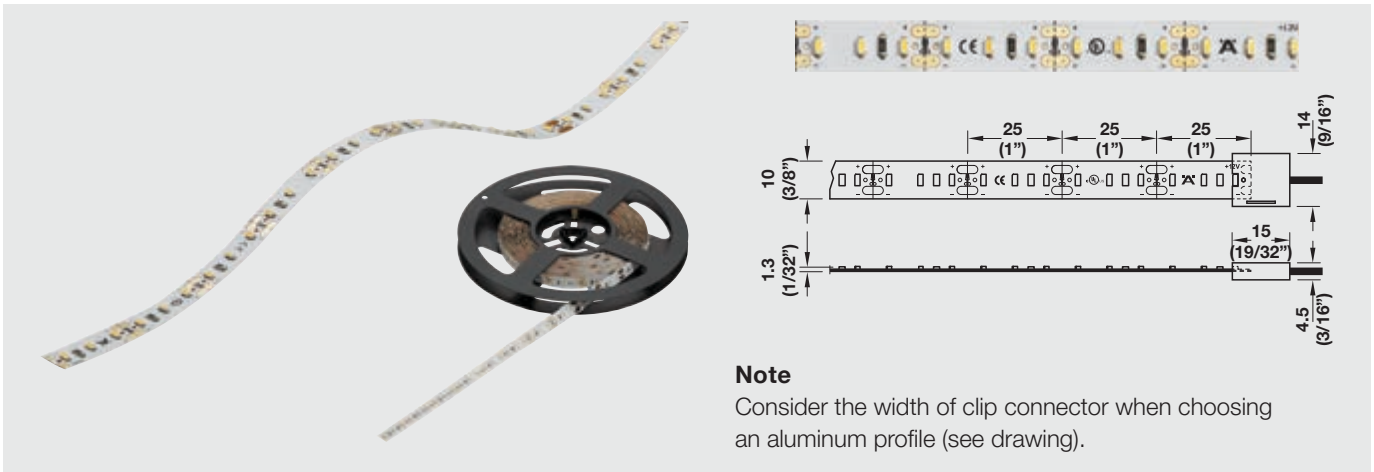

LED 2029

FLEXIBLE STRIP LIGHT

12 V SYSTEM

- > *CRI 90 lights are Title 24 Compliant
- > *CRI 90 lights offer more vibrant, true color rendering than lower CRI products
- > Ideal for direct and extremely even illumination of furniture
- > Strip can be shortened every 25 mm (1")
- > Corner connections allow for 90° installations
- > Self-adhesive installation
- > Dimmable
- > Installation only with aluminum profile

Note
The values above apply to a strip light length of 0.5 m (19 11/16").

Item No.	833.73.190	833.73.191	833.73.192	833.73.193	833.73.660	833.73.661	833.73.662	833.73.494	833.73.495	833.73.496	833.73.497
SRP	\$250.00	\$250.00	\$250.00	\$250.00	\$260.00	\$260.00	\$260.00	\$570.00	\$570.00	\$570.00	\$570.00
Light Color (K)	2700 (warm white)	3000 (warm white)	4000 (cool white)	5000 (cool white)	2700 (warm white)	3000 (warm white)	4000 (cool white)	2700 (warm white)	3000 (warm white)	4000 (cool white)	5000 (cool white)
L x W x H	5 m x 10 mm x 1.3 mm (196 7/8" x 3/8" x 1/32")							15 m x 10 mm x 1.3 mm (590 1/2" x 3/8" x 1/32")			
Wattage	48 (9.6 per meter) (3.0 per foot)							144 (9.6 per meter) (3.0 per foot)			
LEDs	600 (120 per meter) (36 per foot)							1800 (120 per meter) (36 per foot)			
Lumen	4050	4075	4100	4150	4050	4075	4100	12150	12225	12300	12450
Lumen per watt	84	85	85	86	84	85	85	84	85	85	86
CRI					90*			82			

LED 2029

Note

Consider the width of clip connector when choosing an aluminum profile (see drawing).

-  Max. strip length per lead: 3.6 m (11' 9 1/2")
Max. watts per lead: 42
-   Corner connector, rigid, max. 3.5 A, left and right
> Item No. 833.73.733 **SRP \$2.00**
-   Interconnecting lead, 3.5 A/20 AWG, with clip
> 50 mm (2")
Item No. 833.73.767 **SRP \$4.00**
> 500 mm (19 11/16")
Item No. 833.73.768 **SRP \$4.00**
> 1000 mm (39 3/8")
Item No. 833.73.769 **SRP \$4.00**
> 2000 mm (78 3/4")
Item No. 833.73.770 **SRP \$6.00**