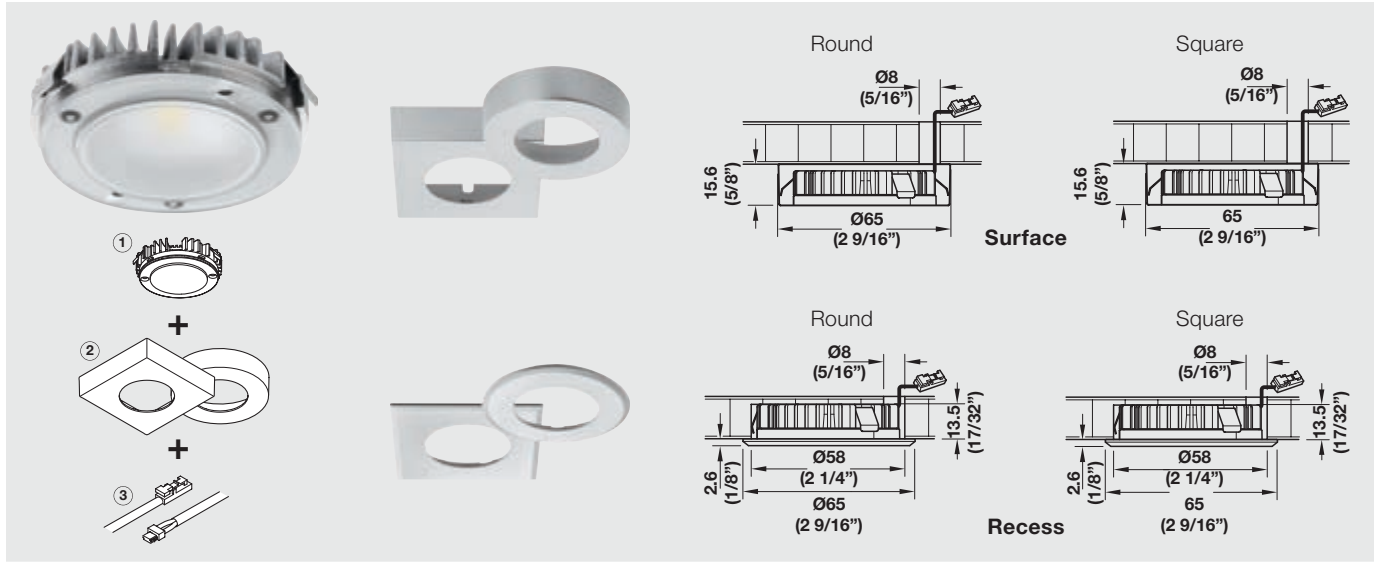

LED 2025/2026

RECESS/SURFACE MOUNTED LIGHT, MODULAR

0/100%

Water Tolerant

12 V SYSTEM

IP44

- > *CRI 90 lights are Title 24 Compliant
- > *CRI 90 lights offer more vibrant, true color rendering than lower CRI products
- > Compatible with Loox and E-series drivers only
- > Degree of Protection: IP44 recess mounted
IP20 surface mounted

Note

Trim rings and leads sold separately.

LED 2025				LED 2026				80°	
2700 K	3000 K	4000 K	5000 K	2700 K	3000 K	4000 K	5000 K		
2600 lx	2650 lx	2700 lx	2800 lx	1400 lx	1800 lx	1850 lx	1950 lx	250 mm (9 13/16")	
730 lx	750 lx	780 lx	800 lx	400 lx	500 lx	520 lx	550 lx	500 mm (19 11/16")	
320 lx	350 lx	345 lx	350 lx	175 lx	225 lx	235 lx	250 lx	750 mm (29 1/2")	
180 lx	185 lx	185 lx	190 lx	100 lx	125 lx	135 lx	140 lx	1000 mm (39 3/8")	

Item No.	LED 2025				LED 2026			
	833.72.350	833.72.351	833.72.352	833.72.323	833.72.360	833.72.361	833.72.362	833.72.137
SRP	\$40.00	\$40.00	\$40.00	\$40.00	\$40.00	\$40.00	\$40.00	\$40.00
Light Color (K)	2700 warm white	3000 warm white	4000 cool white	5000 cool white	2700 warm white	3000 warm white	4000 cool white	5000 cool white
Drill hole	Ø58 mm (2 1/4")							
Ø x H	61.2 x 13.5 mm (2 7/16" x 17/32")							
Wattage	3.8				3.0			
LEDs	1 (COB) - chip on board				6			
Lumen	270	300	306	345	185	210	221	260
Lumen per watt	71	78	80	90	62	70	74	87
CRI	90*			83	90*			83
Energy Efficiency class	A+							
Weighted energy consumption	4.18				3.30			
Material	Aluminum							
Note	Loox Lights and Drivers are "Suitable for use within Closet Storage Spaces"							

LED 2025/2026

- > Dimmable
- > For mounting in drilled hole with clip fastener or screw mounting

- > Driver see page 56
- > Drill bit see page 152

- Lead with snap-in connector
Plastic, black
- 500 mm (19 11/16")
 - > Item No. 833.72.880 **SRP \$4.00**
 - 1000 mm (39 3/8")
 - > Item No. 833.72.881 **SRP \$4.00**
 - 2000 mm (78 3/4")
 - > Item No. 833.72.882 **SRP \$6.00**