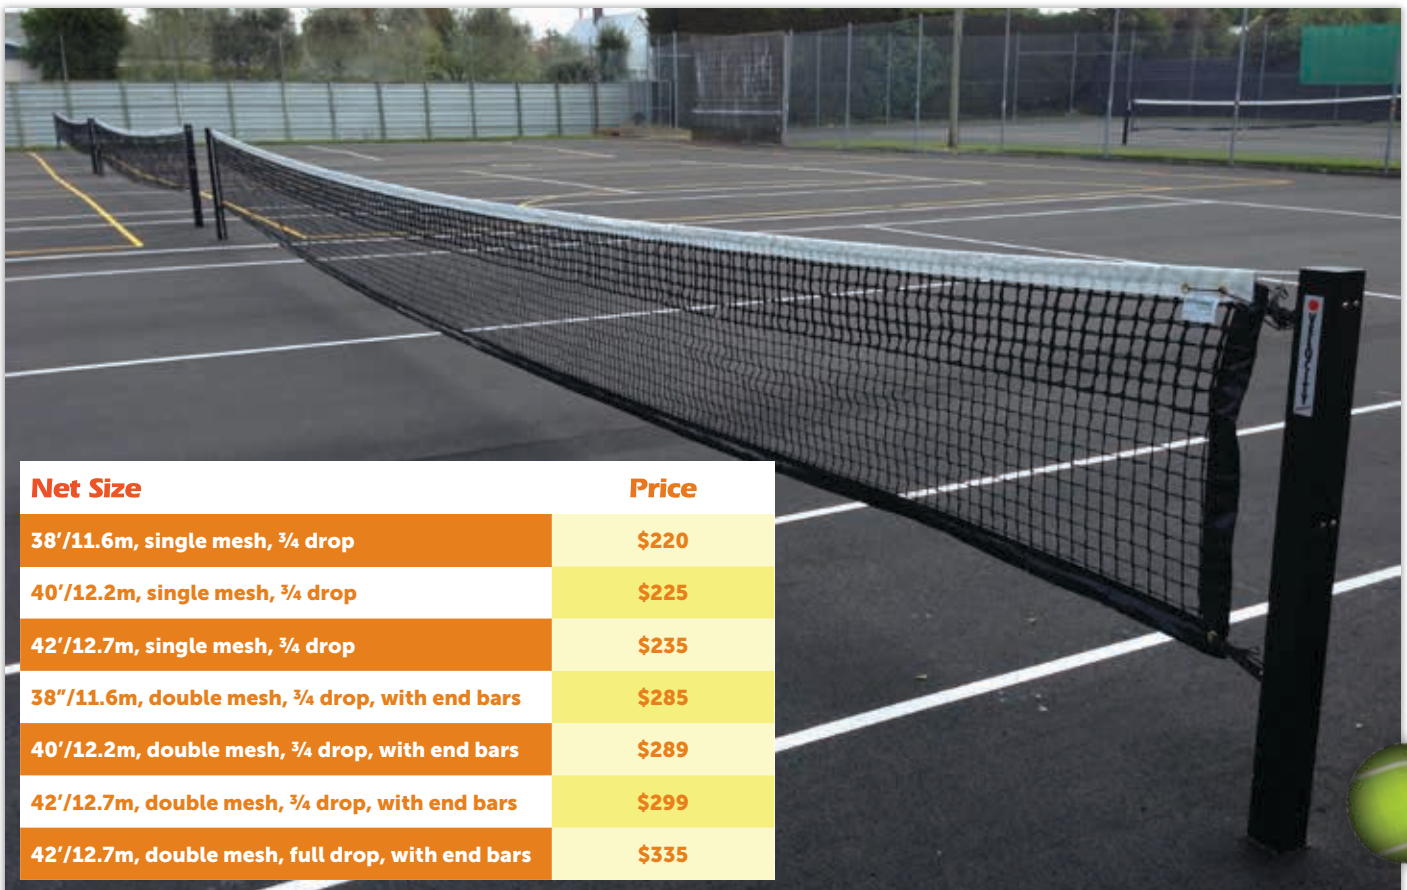

All prices include GST

\$459

- 12.8m x ¾ drop - 5mm Competition

\$369

- 12.8m x ¾ drop - 4mm Competition

Net Size	Price
38'/11.6m, single mesh, ¾ drop	\$220
40'/12.2m, single mesh, ¾ drop	\$225
42'/12.7m, single mesh, ¾ drop	\$235
38"/11.6m, double mesh, ¾ drop, with end bars	\$285
40'/12.2m, double mesh, ¾ drop, with end bars	\$289
42'/12.7m, double mesh, ¾ drop, with end bars	\$299
42'/12.7m, double mesh, full drop, with end bars	\$335