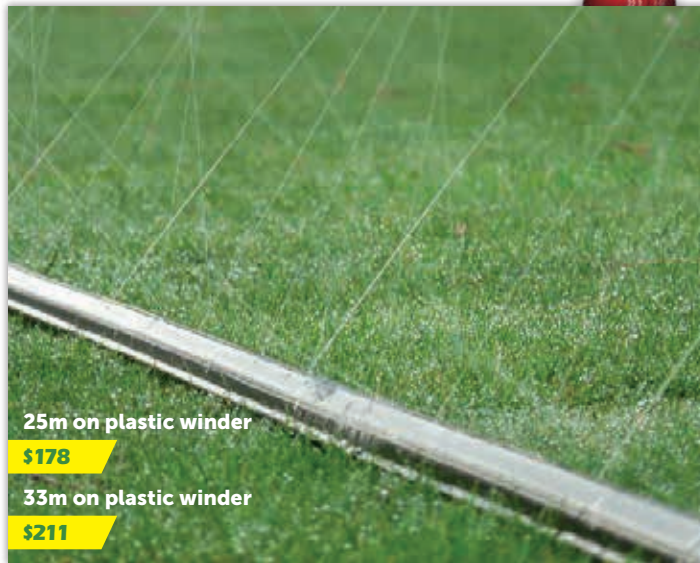

Cricket

25m on plastic winder

$178

33m on plastic winder

$211

Sumi Soaker

High quality soaker hoses used throughout NZ and across the world.

- Tiny laser cut holes ensure consistent pressure down the length of the hose
- Adjustable stopper included to allow hose length to be altered to suit each irrigated area
- Five different hose options available up to 200m long
- Suitable for sports fields, bowling, croquet and golf greens, fairways, residential berms, agriculture and horticulture

Check out our full range of Sumi Soaker hoses and lengths on page 48 of this catalogue or on our website www.perennial.co.nz.