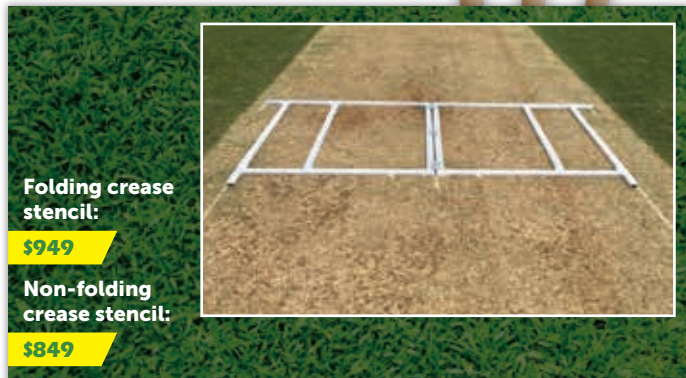

Cricket

All prices include GST

Folding crease stencil:

$949

Non-folding crease stencil:

$849

Crease Stencil

- 50mm x 25mm fully welded box aluminium design for strength and durability
- Wide lines included to NZ Cricket specifications
- Delivered fully assembled