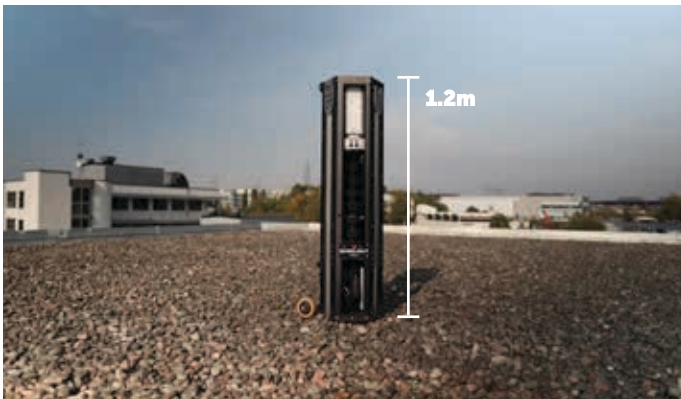

BASELIGHT X SERIES

It features a manual mast system with a lightweight design.

	420MX	600MX	320X	420X	600X
Mast	Auto	Auto	Manual	Manual	Manual
Height	4.5m	4.5m	4.5m	4.5m	4.5m
Weight	44kg	47kg	35kg	35kg	37kg
Lumens	65,000	95,000	40,000	65,000	95,000