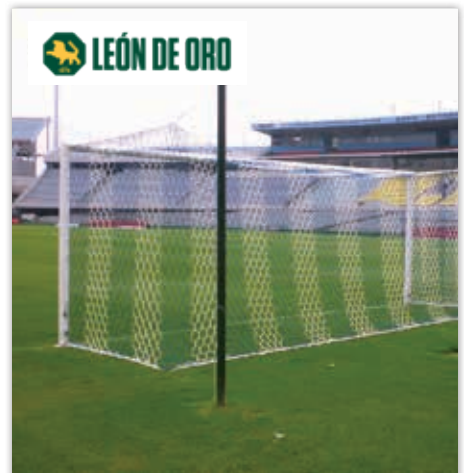

iGO Premier

Heading Pro Football

Senior Folding Goals

Leon de Oro Football Nets Range

Safety Pads

Numbered Bib Set

Baselight Portable Sports Field Lighting

Table of Contents