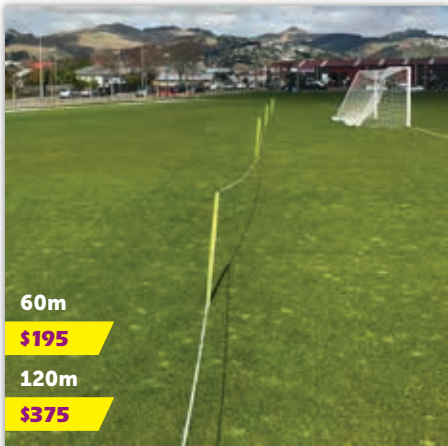

All prices include GST

60m

$195

120m

$375

Crowd Barrier

- Full kit including rope, poles, anchors and bag