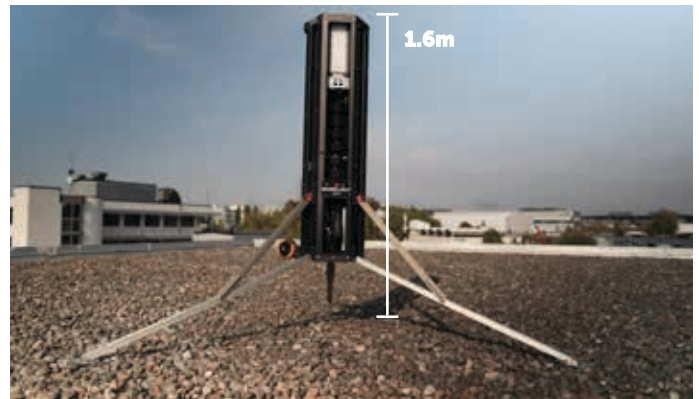

BASELIGHT X SERIES

It features a manual mast system with a lightweight design.

	420MX	600MX	320X	420X	600X
Mast	Auto	Auto	Manual	Manual	Manual
Height	4.5m	4.5m	4.5m	4.5m	4.5m
Weight	44kg	47kg	35kg	35kg	37kg
Lumens	65,000	95,000	40,000	65,000	95,000