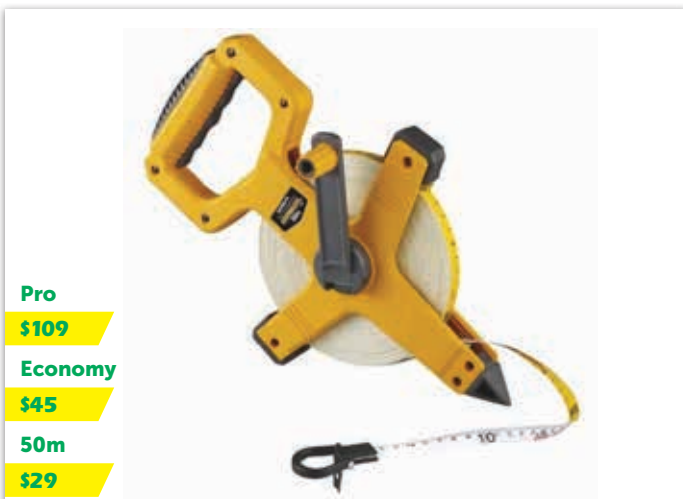

Pro

$109

Economy

$45

50m

$29

Tape Measure 100m