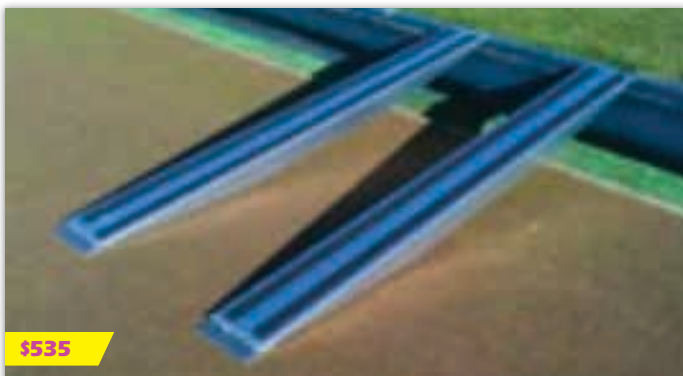

$535

Aluminium Mower Ramps

- Lightweight portable ramps
- Wide foot plate to protect green
- Non-slip surface
- Sold as a pair