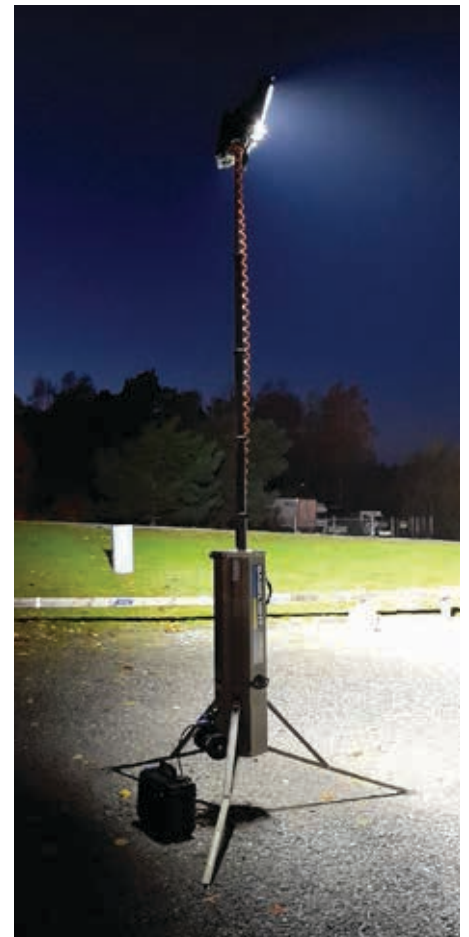

Key Benefits:

- Portable battery pack for Baselight or other electric items
- Provides up to 12 hours of high-performance power
- Charge in 8 hours
- Silent
- Zero emissions
- Waterproof
- Crush-proof

Specification: