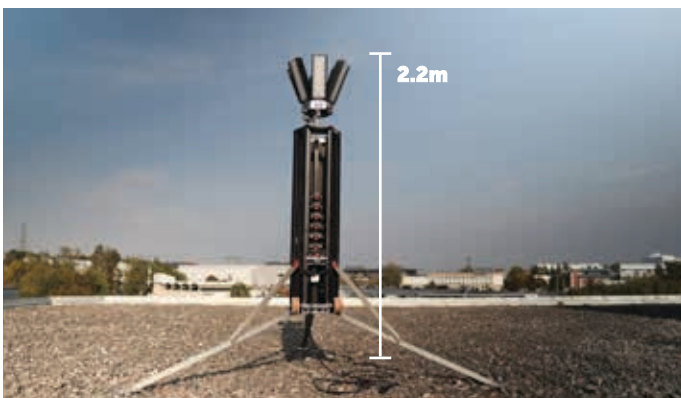

BASELIGHT X SERIES

It features a manual mast system with a lightweight design.

	420MX	600MX	320X	420X	600X
Mast	Auto	Auto	Manual	Manual	Manual
Height	4.5m	4.5m	4.5m	4.5m	4.5m
Weight	44kg	47kg	35kg	35kg	37kg
Lumens	65,000	95,000	40,000	65,000	95,000