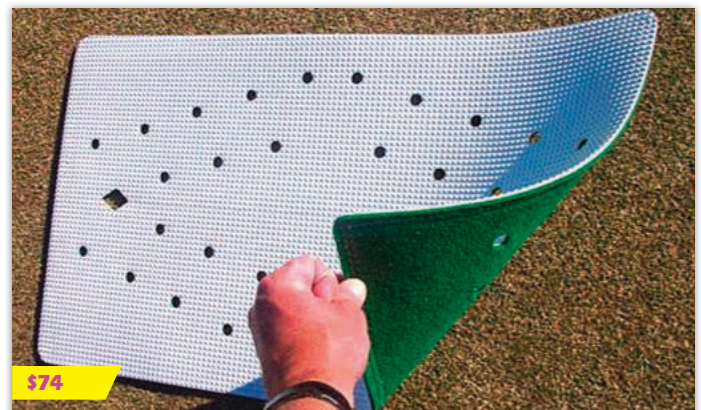

\$535

Aluminium Mower Ramps

- Lightweight portable ramps
- Wide foot plate to protect green
- Non-slip surface
- Sold as a pair

\$74

Bowls Mat

- Non-skid, non-slip surface
- Rot and mildew resistant
- Soft underside minimises impact on turf

Golf

Many more golf products available

Golf Cup and Flag Sets

- Fibreglass flag poles - used by many golf clubs around NZ

Product/Size	Price
7ft Traditional Flag Pole, Flag and Putting Cup	\$83
7.5ft Tournament Flag Pole, Flag and Putting Cup	\$104
900mm Practice Green Pole and Plastic Cup	\$49
900mm Practice Green Pole, Flag and Plastic Cup	\$66