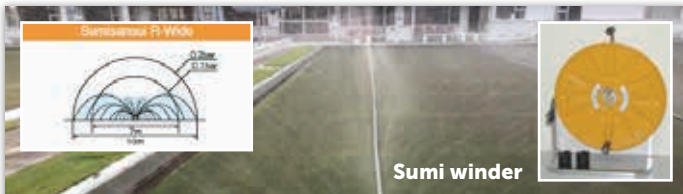

All prices include GST

Sumi Soaker

Our most popular hose!

1. Ideal for cricket, golf, bowls, nurseries and composting
   - 10m wide spray pattern and up to 100m long
   - Includes 12mm or 18mm click-on tap adaptors
2. **25m, 33m, 37.5m, 50m, 75m, 100m**
   or other lengths available on request

Sumi Soaker

Maximum Coverage	10m wide x 100m long
Application Rate	9mm/hour
Required Flow Rate	1.5L/metre/minute
Max Recommended Pressure	2 bar/29 psi/200 kpa
25m Hose With No Winder	$141
33m Hose With No Winder	$176
50m Hose With No Winder	$251
100m Hose With No Winder	$437
25m Hose With Plastic Winder	$178
33m Hose With Plastic Winder	$211
50m Hose With Plastic Winder	$452
100m Hose With Steel Sumi Winder	$670