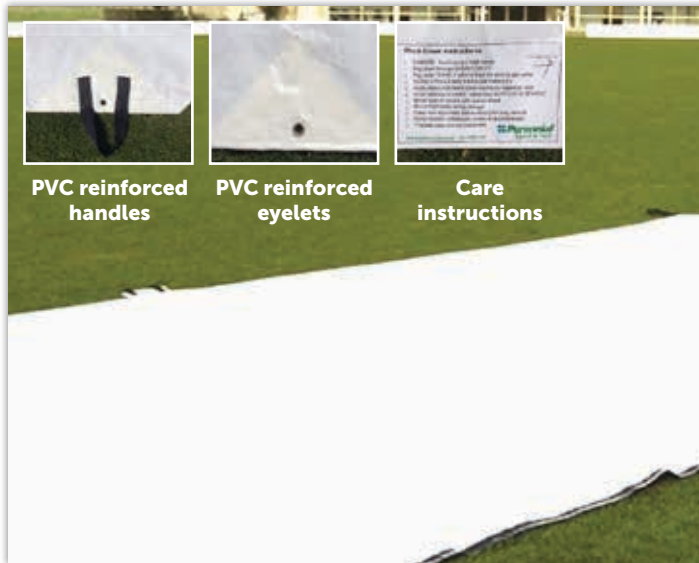

Indoor Net Installation

- We have installed numerous indoor net facilities throughout New Zealand
- Retractable netting options
- Contact us to discuss your project

Permanent Outdoor Nets

- We can design and install new outdoor net facilities or upgrade existing nets
- We can replace existing chainlink netting with soft PE netting to significantly extend cricket ball life

Cricket Covers

All prices include GST

PVC reinforced handles

PVC reinforced eyelets

Care instructions

Lightweight Pitch Covers

- Material designed specifically for cricket
- White – the best colour for turf health
- 40mm wide, watertight welds
- Eyelets and handles reinforced with PVC
- Made to your required dimensions
- Perfect for 1st class grounds and block covers