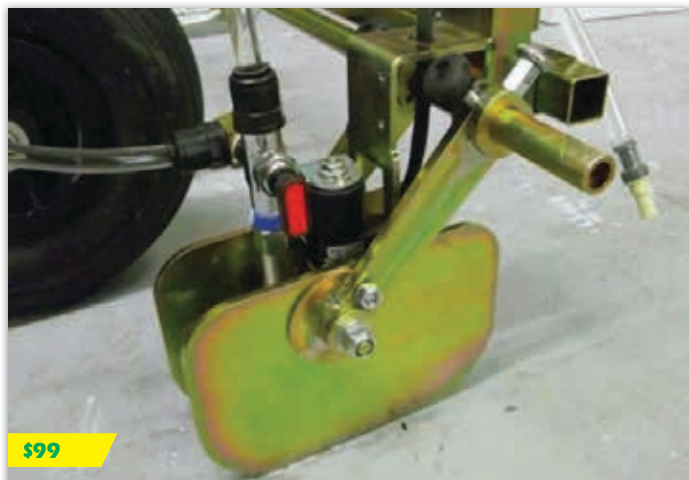

$99

Square Discs

- Minimises overspray on hard surfaces