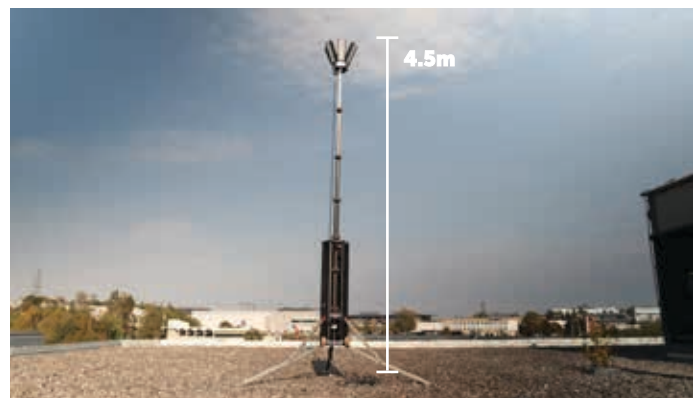

BASELIGHT X SERIES

It features a manual mast system with a lightweight design.

	420MX	600MX	320X	420X	600X
Mast	Auto	Auto	Manual	Manual	Manual
Height	4.5m	4.5m	4.5m	4.5m	4.5m
Weight	44kg	47kg	35kg	35kg	37kg
Lumens	65,000	95,000	40,000	65,000	95,000