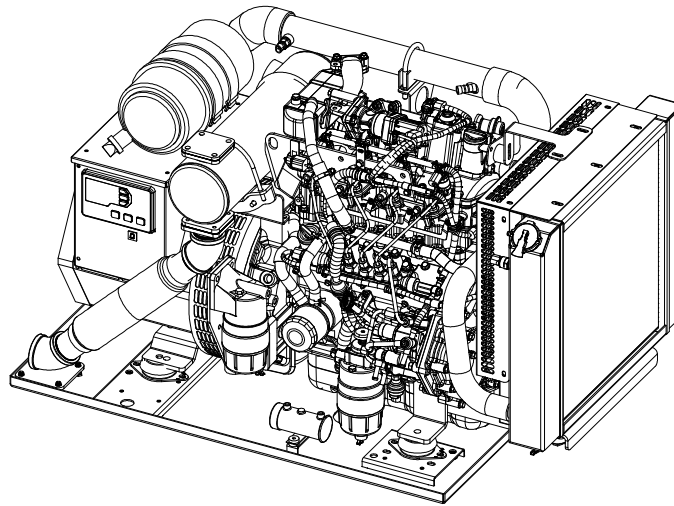

Power Technology Southeast
634 SR 44 W
Leesburg, FL 34748
Phone: 800-760-0027
Fax: 352-787-5545
www.powertechparts.com