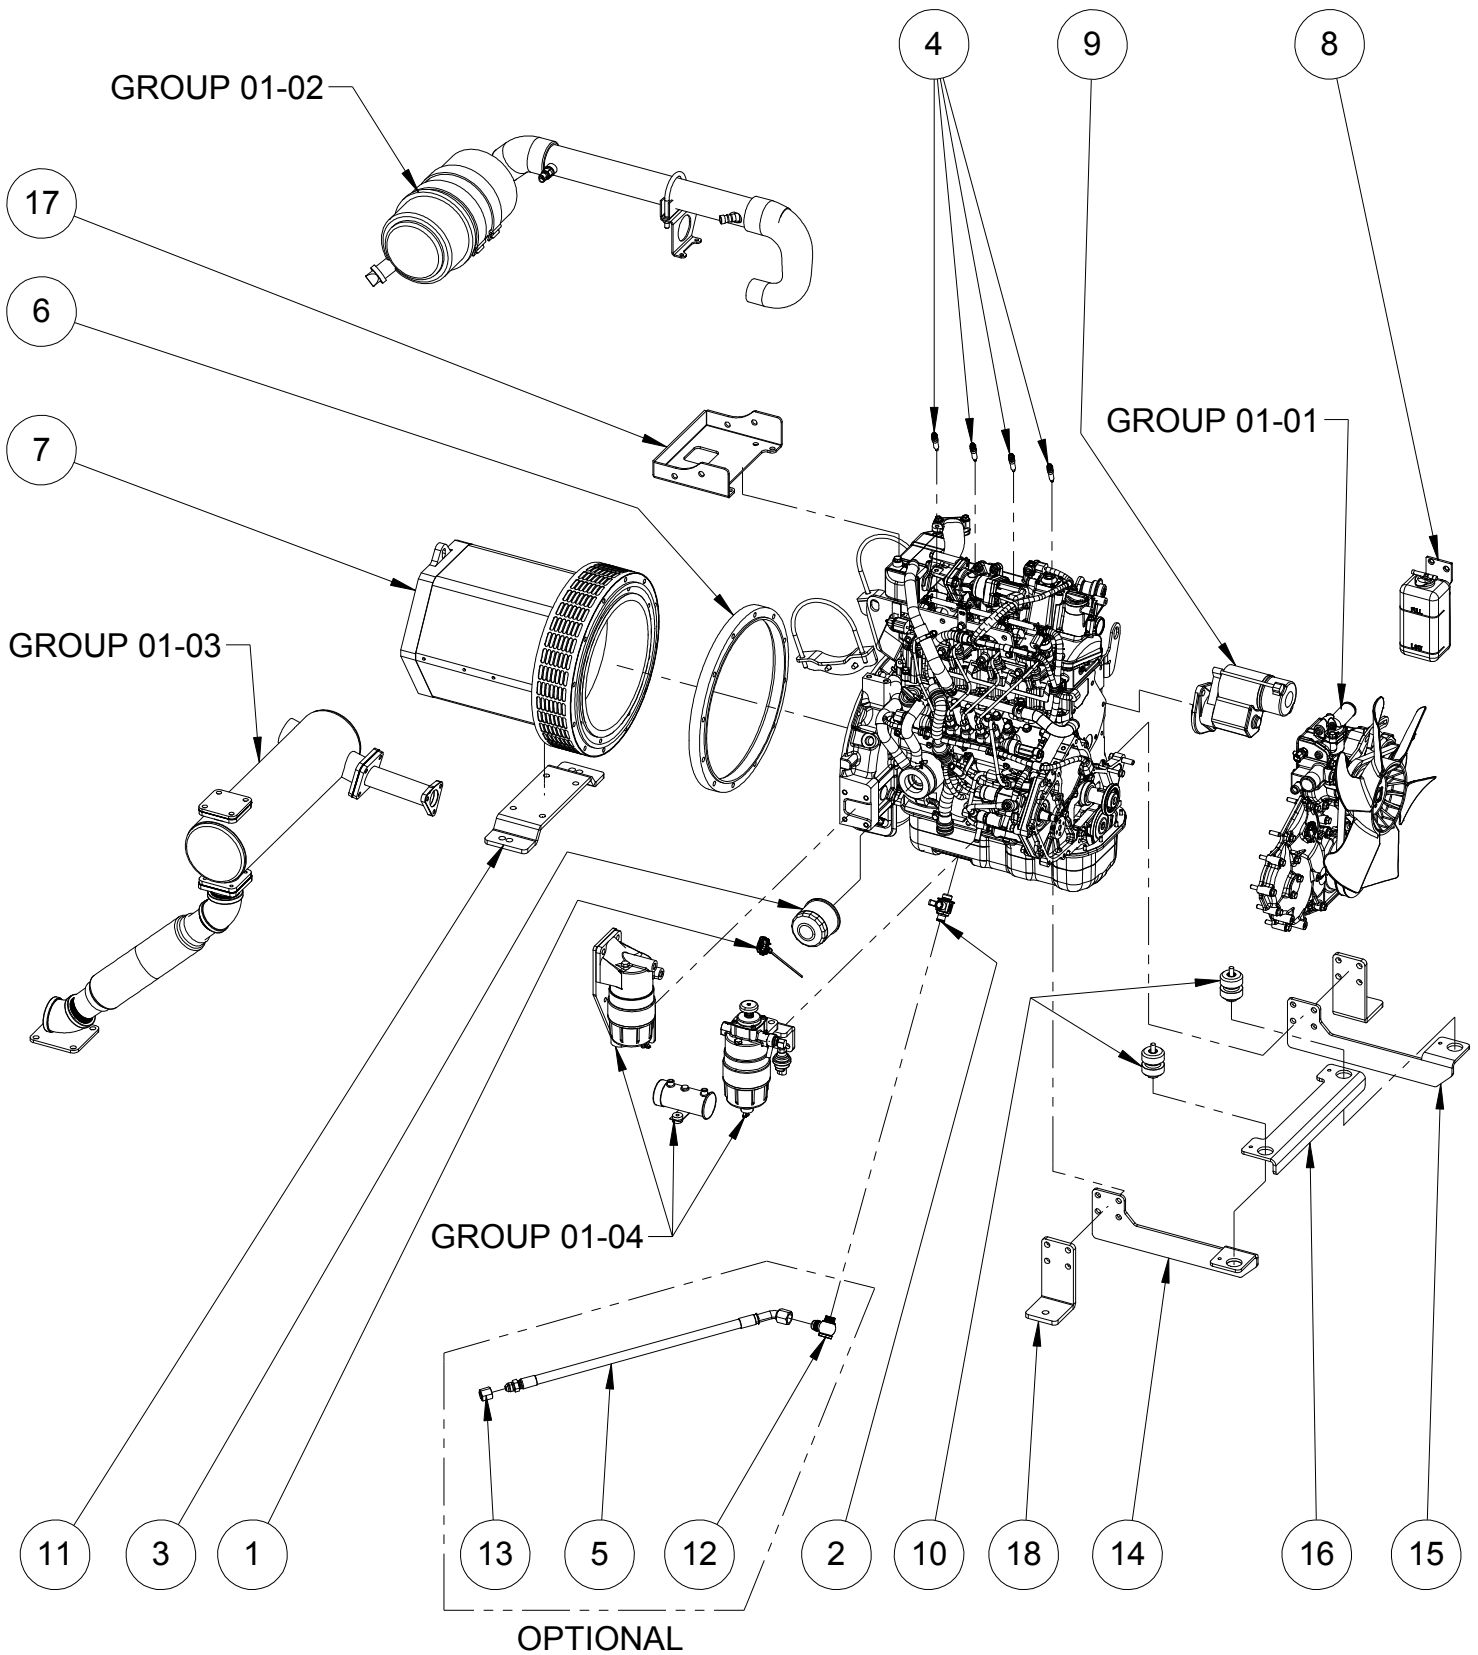

Group 01 (Engine & Generator)

Group 01 BOM (Engine)

ITEM	PART NUMBER	DESCRIPTION	QTY.
1	01DS4LEX	DIPSTICK, ISUZU, 4LEV05/4LE2X	1
2	01FEZ3H	VALVE, DRAIN, OIL, 20MMX1.5	1
3	01FO4LE	FILTER, OIL, ISUZU, 4LE2T	1
4	01GP4LEV05	GLOWPLUG, ISUZU, 4LEV05/4LE2X	4
5	01OD4LE2	HOSE ASSY, DRAIN, OIL, 4LE2, 24"	1
6	02GA00023	SPACER, RING, HOUSING, FLYWHEEL, SAE4 X SAE4, 1"	1
7	02GEN184E4W	GENERATOR, 22kW, SAE4, 4 WIRE	1
8	03WBKIT	KIT, BOTTLE, WATER RECOVERY, KUBOTA	1
9	05STR4LEV05	STARTER, ISUZU, 4LEV05, 12V	1
10	09MNT22002-13	MOUNT, ISOLATOR, RADIATOR, ROUND	2
11	09PLTMS21S	PLATE, MOUNTING, GENERATOR	1
12	AB20M1.5	ADAPTOR, BANJO, 20mm X 1.5, -10 AN	1
13	C8J	CAP, JIC, 8	1
14	S-1533	BRACKET, SUPPORT, RADIATOR, RIGHT	1
15	S-1534	BRACKET, SUPPORT, RADIATOR, LEFT	1
16	S-1536	BRACKET, SUPPORT, RADIATOR, FRONT	1
17	S-1605	BRACKET, MOUNTING, DOC	1
18	S-2197	FOOT, MOUNTING, ENGINE	2