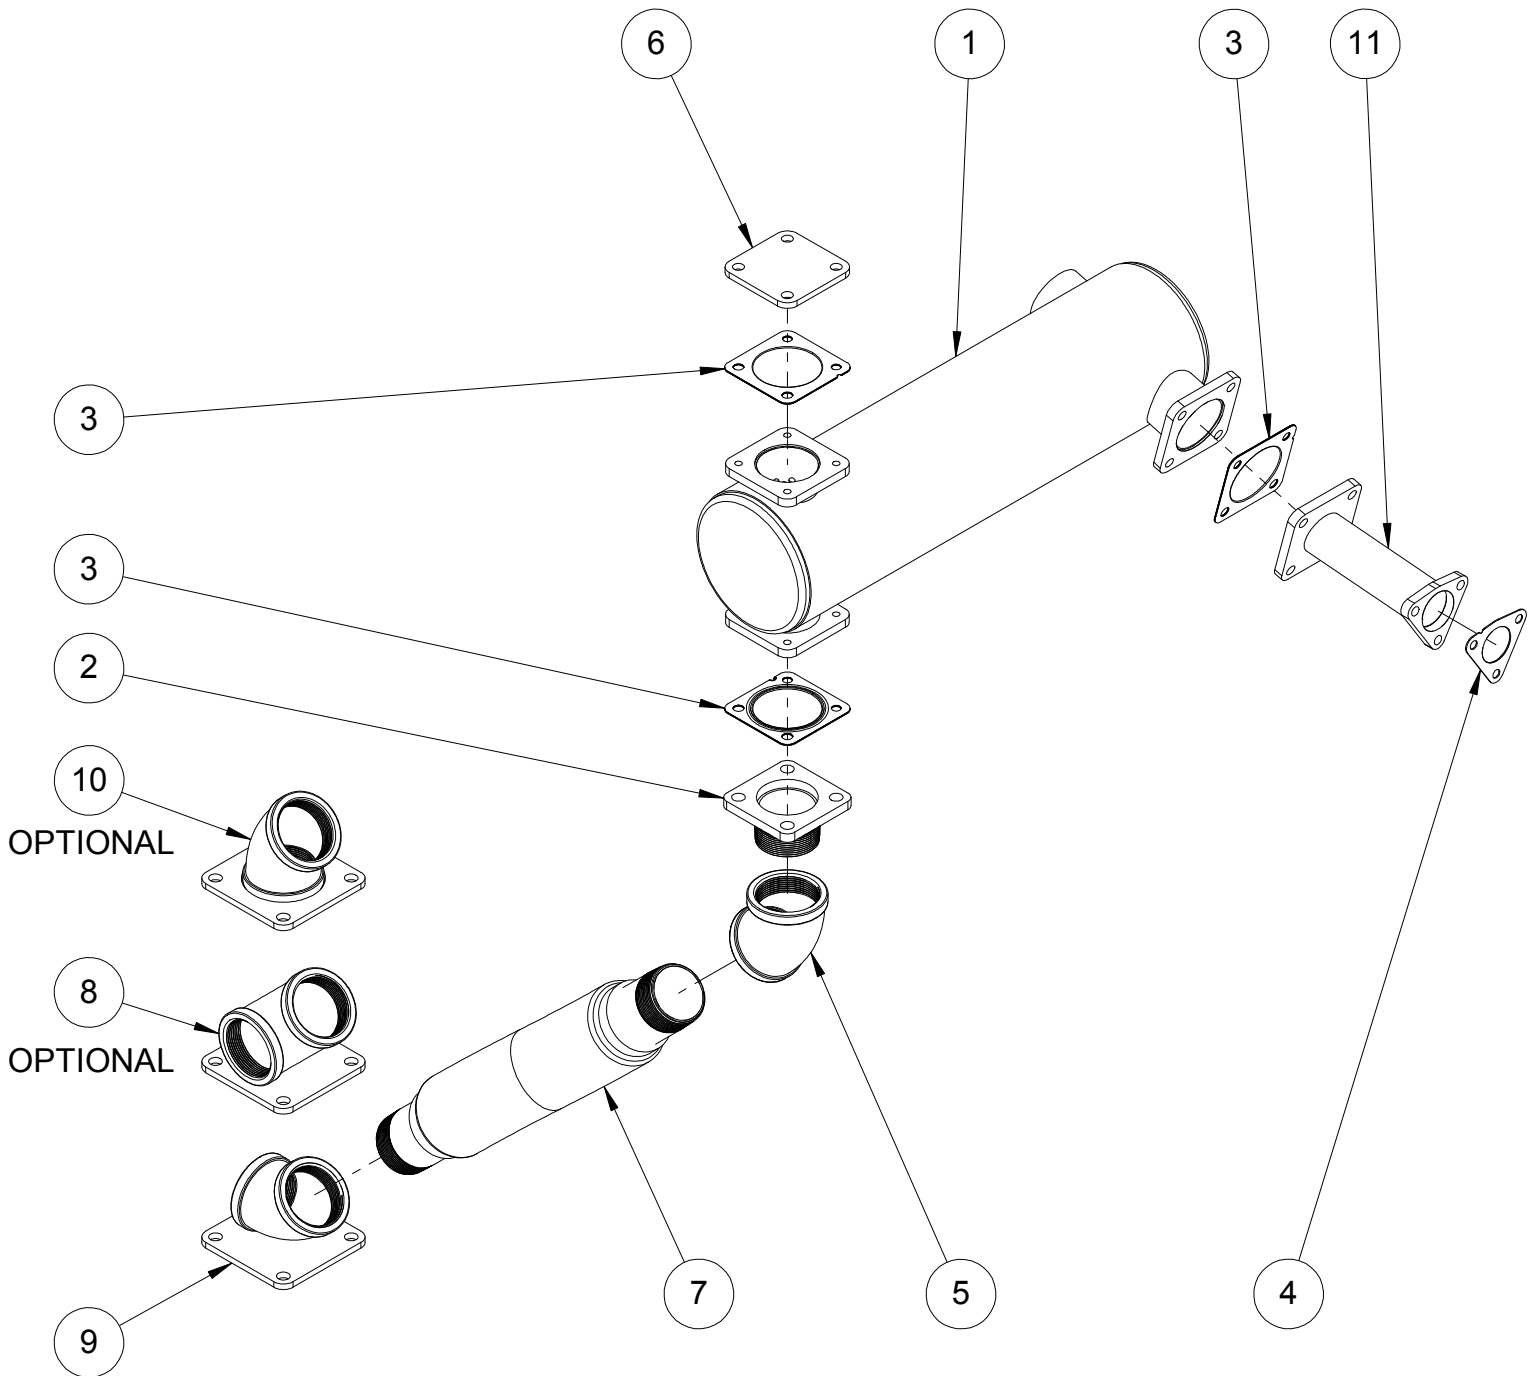

Group 01-03 (Exhaust)

Group 01-03 BOM (Exhaust)

ITEM	PART NUMBER	DESCRIPTION	QTY.
1	04DOC4LE-DOWN	DOC, 4LE2T/X, DOWNWARD EXIT	1
2	04EXFL3300	FLANGE ASSY, EXH, 4 BOLT, 2" NPTM	1
3	04GKT4LEDOC	GASKET, DOC, ISUZU, 4LE2	3
4	04GKT4LETURBO	GASKET, TURBO, ISUZU, 4LE2	1
5	BP2X45L	ELBOW, 45°, 2"	1
6	S-2249	PLATE, BLOCK OFF, DOC, ISUZU	1
7	SA-1260	PIPE, FLEX, BRAIDED, 2" X 16", M X M	1
8	SA-1261	FLANGE ASSY, EXHAUST, 2" NPT, SIDE OUT	1
9	SA-1262	FLANGE ASSY, EXHAUST, 2" NPT, END OUT	1
10	SA-1263	FLANGE ASSY, EXHAUST, 2" NPT, BOTTOM OUT	1
11	SA-1353	PIPE ASSEMBLY, TURBO TO DOC, 4LE2	1
-	04BLK3JU-26	BLANKET, ISUZU, DOC, 4LE2T/X , 3 PIECES	1
-	04BLKF21	BLANKET, PIPE, FLEX, 21" X 45DG X 3.375" ID	1
-	04BLKF512	BLANKET, PIPE, TURBO, 4LE2T/X, LACE-UP, 5.5",	1