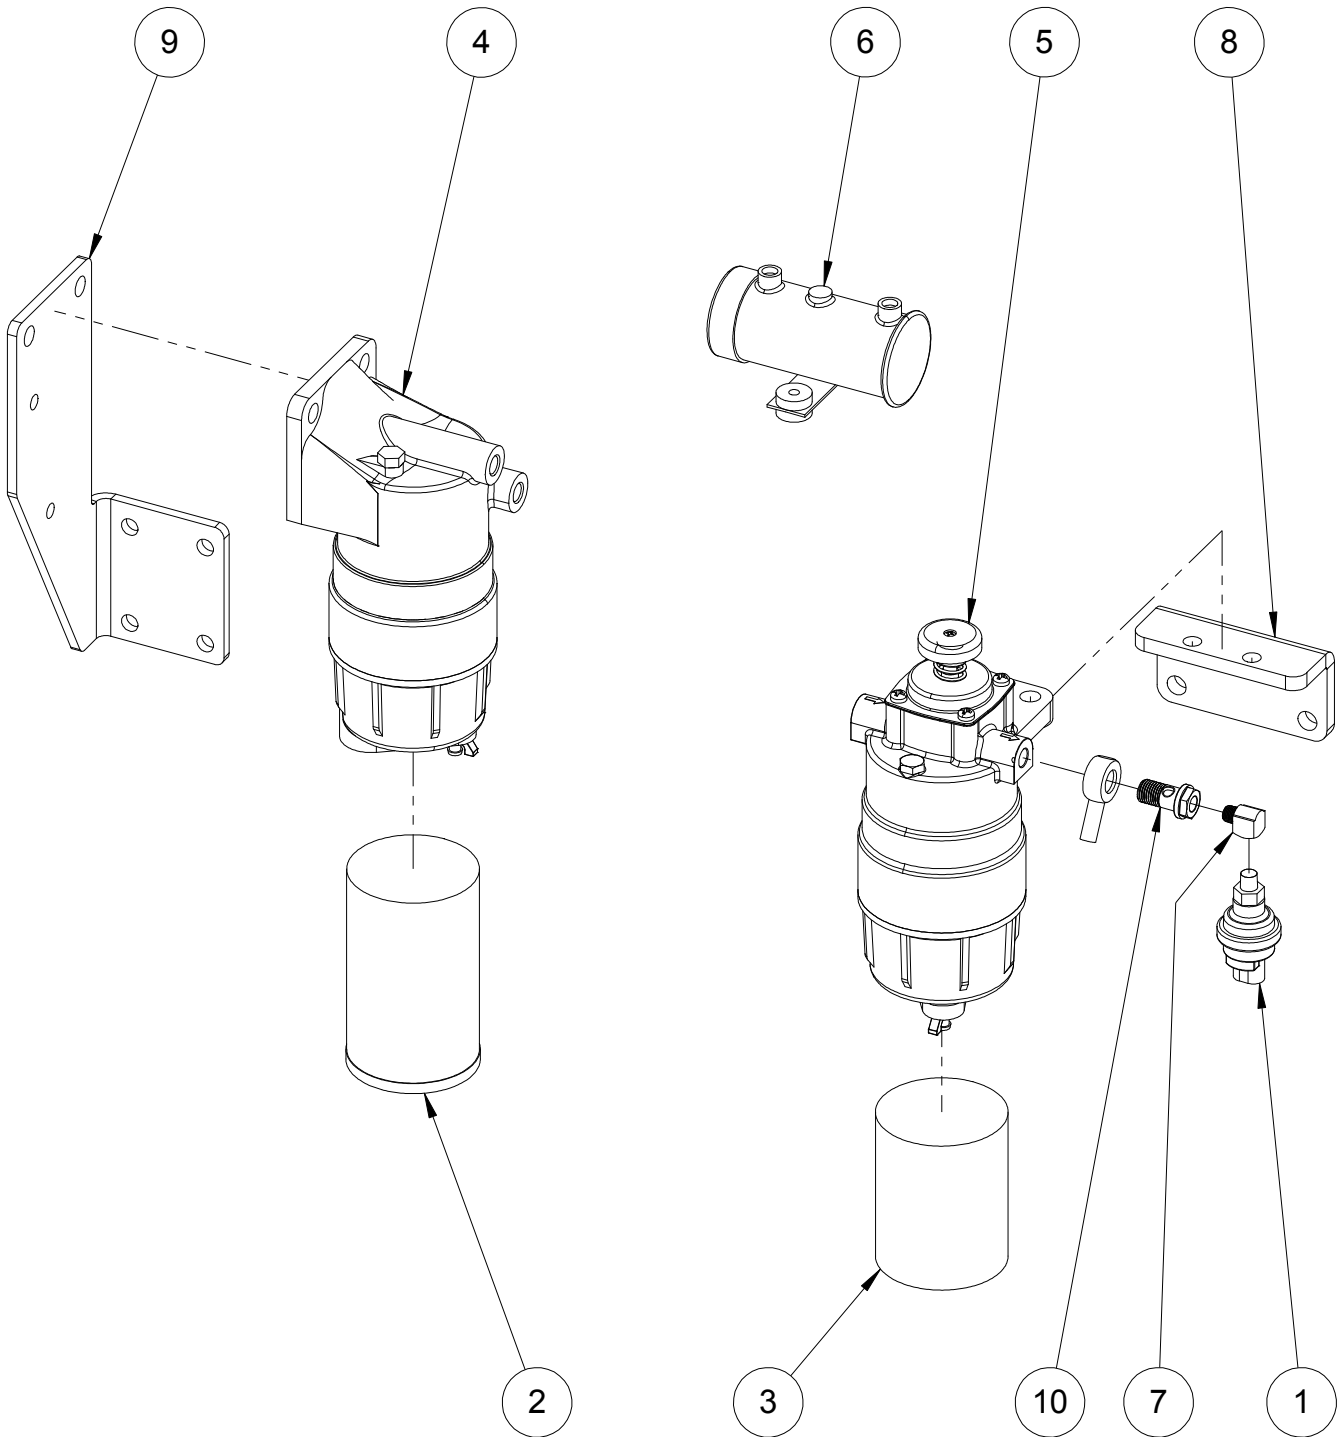

Group 01-02 (Intake)

Group 01-02 BOM (Intake)

ITEM	PART NUMBER	DESCRIPTION	QTY.
1	04AC2FW-90	HOUSING, FILTER, AIR, 2 1/2", 90°	1
2	04ACSTRAP	STRAP, FILTER, AIR	2
3	04FA2768	ELEMENT, FILTER, AIR, 04AC2FW-90	1
4	04HSAL212X45	HOSE, INTAKE, 2-1/2",45°	1
5	04MCS212	CLAMP, MUFFLER, 2-1/2", SS	1
6	04SA4LEV05	SENSOR, INTAKE, 4LEV05	1
7	05SA22	SWITCH, RESTRICTION, AIR, 22"H2O	1
8	09BRKAC SAD	BRACKET, FILTER, AIR, SADDLE	1
9	S-2253	HOSE, FORMED, INTAKE, 1-1/2" TO 2-1/2", 180°	1
10	S-2610	BRACKET, PIPE, INTAKE, 4LE	1
11	SA-1243	PIPE ASSEMBLY, INTAKE, 2-1/2" X 24", 4LE2T	1
-	06PH1778-18	PIGTAIL, FILTER MINDER, 2- WIRE	1

Group 01-03 (Exhaust)

Group 01-03 BOM (Exhaust)

ITEM	PART NUMBER	DESCRIPTION	QTY.
1	04DOC4LE-DOWN	DOC, 4LE2T/X, DOWNWARD EXIT	1
2	04EXFL3300	FLANGE ASSY, EXH, 4 BOLT, 2" NPTM	1
3	04GKT4LEDOC	GASKET, DOC, ISUZU, 4LE2	3
4	04GKT4LETURBO	GASKET, TURBO, ISUZU, 4LE2	1
5	BP2X45L	ELBOW, 45°, 2"	1
6	S-2249	PLATE, BLOCK OFF, DOC, ISUZU	1
7	SA-1260	PIPE, FLEX, BRAIDED, 2" X 16", M X M	1
8	SA-1261	FLANGE ASSY, EXHAUST, 2" NPT, SIDE OUT	1
9	SA-1262	FLANGE ASSY, EXHAUST, 2" NPT, END OUT	1
10	SA-1263	FLANGE ASSY, EXHAUST, 2" NPT, BOTTOM OUT	1
11	SA-1353	PIPE ASSEMBLY, TURBO TO DOC, 4LE2	1
-	04BLK3JU-26	BLANKET, ISUZU, DOC, 4LE2T/X , 3 PIECES	1
-	04BLKF21	BLANKET, PIPE, FLEX, 21" X 45DG X 3.375" ID	1
-	04BLKF512	BLANKET, PIPE, TURBO, 4LE2T/X, LACE-UP, 5.5",	1

Group 01-04 (Fuel)

Group 01-01 BOM (Fuel)

ITEM	PART NUMBER	DESCRIPTION	QTY.
1	05SF30	SWITCH, RESTRICTION, FUEL, 30 KPA	1
2	08FF4LE-P	ELEMENT, FILTER, FUEL, PRE, 4LE2T/2X	1
3	08FF4LE-S	ELEMENT, FILTER, FUEL, SECONDARY, 4LE2T/2X	1
4	08FF4LEP	FILTER, FUEL, PRE, 4LE2T/2X	1
5	08FF4LES	FILTER, FUEL, SECONDARY, 4LE2T/2X	1
6	08PE4LE	PUMP, FUEL, ELECTRIC, 12V, 4LE	1
7	BR3400x2	ELBOW, 90°, STREET, BRASS, 1/8"	1
8	S-2192	BRACKET, FILTER, FUEL, SECONDARY	1
9	S-2252	BRACKET, SEPARATOR, FUEL / WATER, ISUZU, 4LE	1
10	S-2612	FITTING, BANJO, M14, 1/8" NPT TAP	1
-	06PH1778-18	PIGTAIL, FILTER MINDER, 2- WIRE	1