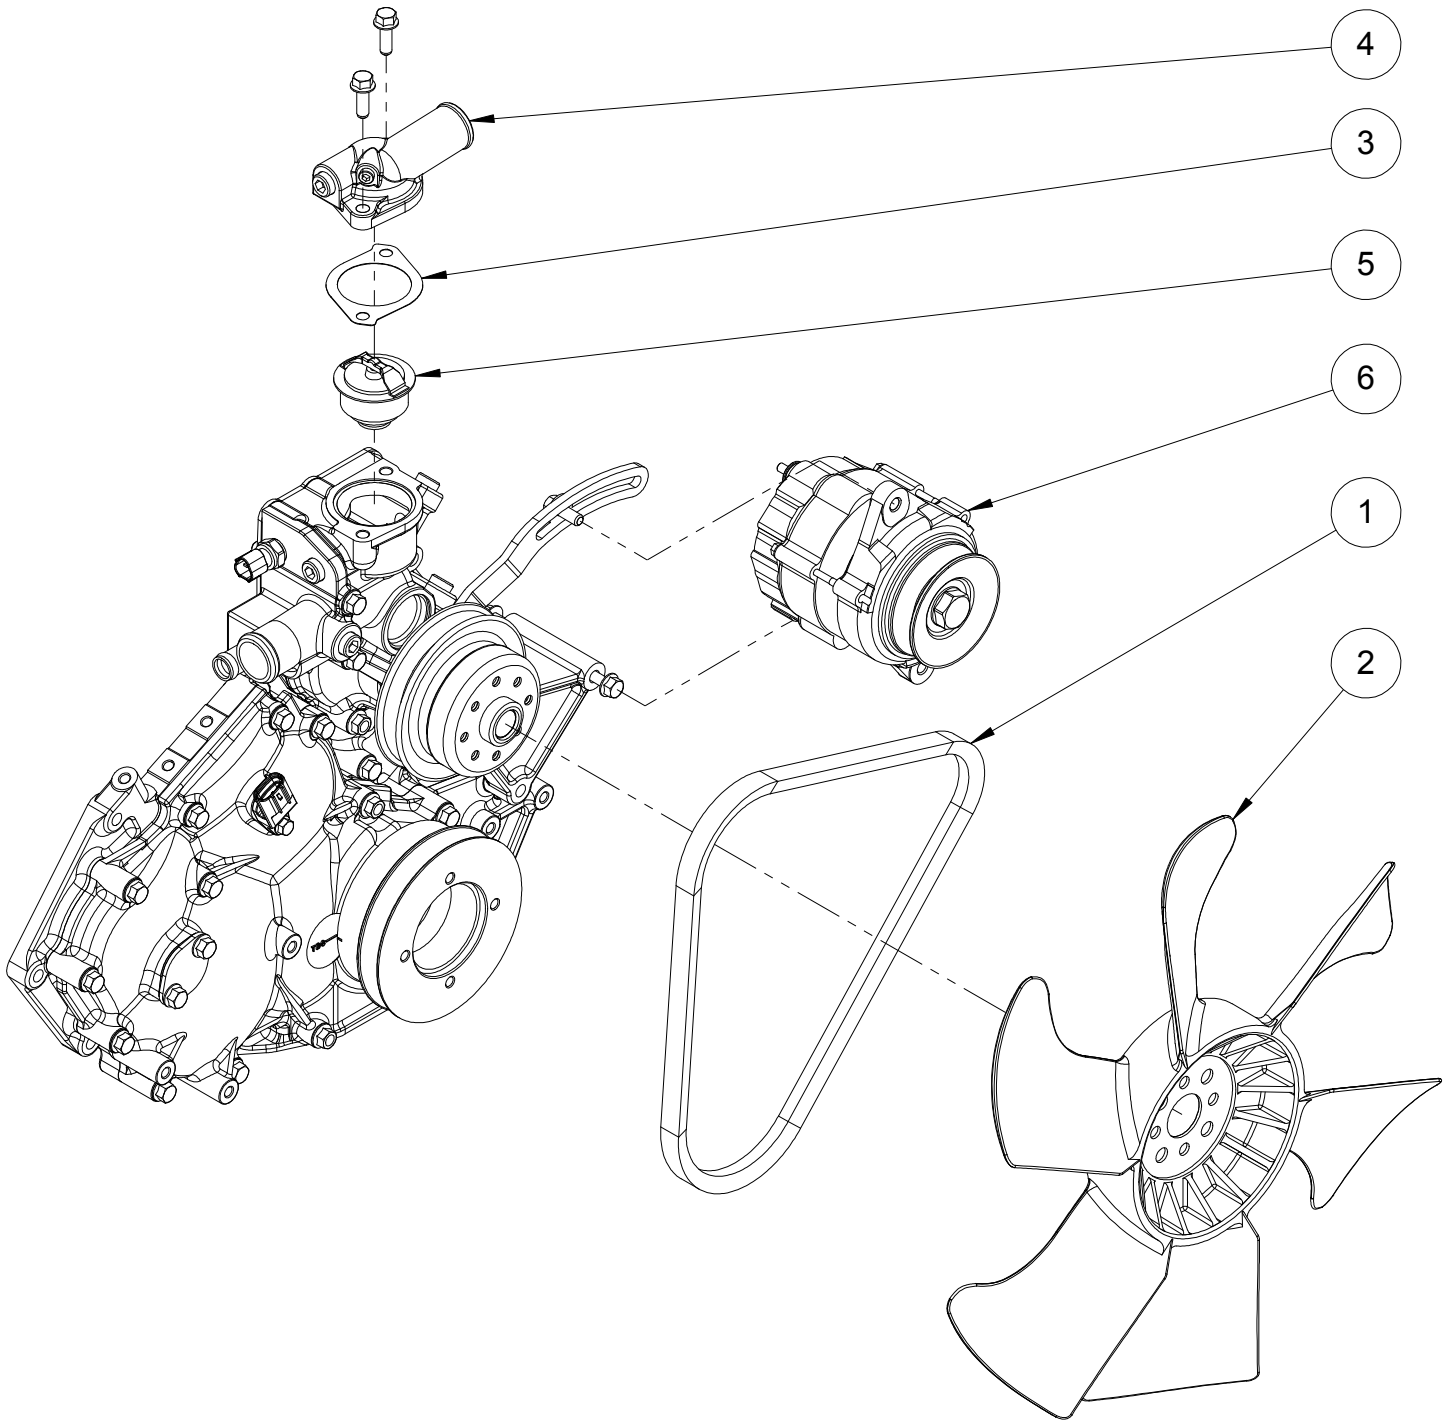

Group 00 (Complete Generator)

Group 01 (Engine & Generator)

Group 01 BOM (Engine)

ITEM	PART NUMBER	DESCRIPTION	QTY.
1	01DS4LEX	DIPSTICK, ISUZU, 4LEV05/4LE2X	1
2	01FEZ3H	VALVE, DRAIN, OIL, 20MMX1.5	1
3	01FO4LE	FILTER, OIL, ISUZU, 4LE2T	1
4	01GP4LEV05	GLOWPLUG, ISUZU, 4LEV05/4LE2X	4
5	01OD4LE2	HOSE ASSY, DRAIN, OIL, 4LE2, 24"	1
6	02GA00023	SPACER, RING, HOUSING, FLYWHEEL, SAE4 X SAE4, 1"	1
7	02GEN184E4W	GENERATOR, 22kW, SAE4, 4 WIRE	1
8	03WBKIT	KIT, BOTTLE, WATER RECOVERY, KUBOTA	1
9	05STR4LEV05	STARTER, ISUZU, 4LEV05, 12V	1
10	09MNT22002-13	MOUNT, ISOLATOR, RADIATOR, ROUND	2
11	09PLTMS21S	PLATE, MOUNTING, GENERATOR	1
12	AB20M1.5	ADAPTOR, BANJO, 20mm X 1.5, -10 AN	1
13	C8J	CAP, JIC, 8	1
14	S-1533	BRACKET, SUPPORT, RADIATOR, RIGHT	1
15	S-1534	BRACKET, SUPPORT, RADIATOR, LEFT	1
16	S-1536	BRACKET, SUPPORT, RADIATOR, FRONT	1
17	S-1605	BRACKET, MOUNTING, DOC	1
18	S-2197	FOOT, MOUNTING, ENGINE	2

Group 01-01 (Engine Front)

Group 01-01 BOM (Engine Front)

ITEM	PART NUMBER	DESCRIPTION	QTY.
1	03BF4LEV05	BELT, DRIVE, FAN/ALT, ISUZU, 4LEV05/4LE2X	1
2	03FANPH4LEV05	FAN, PUSHER, 4LEV05, ISUZU	1
3	03GKT4LEV05THM	GASKET, HOUSING, THERMOSTAT, ISUZU, 4LEV05/4LE2X	1
4	03H4LEV05	HOUSING, THERMOSTAT, ISUZU, 4LEV05, 90°	1
5	03THM4LEV05	THERMOSTAT, ISUZU, 4LEV05/4LE2X	1
6	05ALT4LEV05	ALTERNATOR, ISUZU, 4LEV05/4LE2X	1

Group 01-02 (Intake)

Group 01-02 BOM (Intake)

ITEM	PART NUMBER	DESCRIPTION	QTY.
1	04AC2FW-90	HOUSING, FILTER, AIR, 2 1/2", 90°	1
2	04ACSTRAP	STRAP, FILTER, AIR	2
3	04FA2768	ELEMENT, FILTER, AIR, 04AC2FW-90	1
4	04HSAL212X45	HOSE, INTAKE, 2-1/2",45°	1
5	04MCS212	CLAMP, MUFFLER, 2-1/2", SS	1
6	04SA4LEV05	SENSOR, INTAKE, 4LEV05	1
7	05SA22	SWITCH, RESTRICTION, AIR, 22"H2O	1
8	09BRKAC SAD	BRACKET, FILTER, AIR, SADDLE	1
9	S-2253	HOSE, FORMED, INTAKE, 1-1/2" TO 2-1/2", 180°	1
10	S-2610	BRACKET, PIPE, INTAKE, 4LE	1
11	SA-1243	PIPE ASSEMBLY, INTAKE, 2-1/2" X 24", 4LE2T	1
-	06PH1778-18	PIGTAIL, FILTER MINDER, 2- WIRE	1