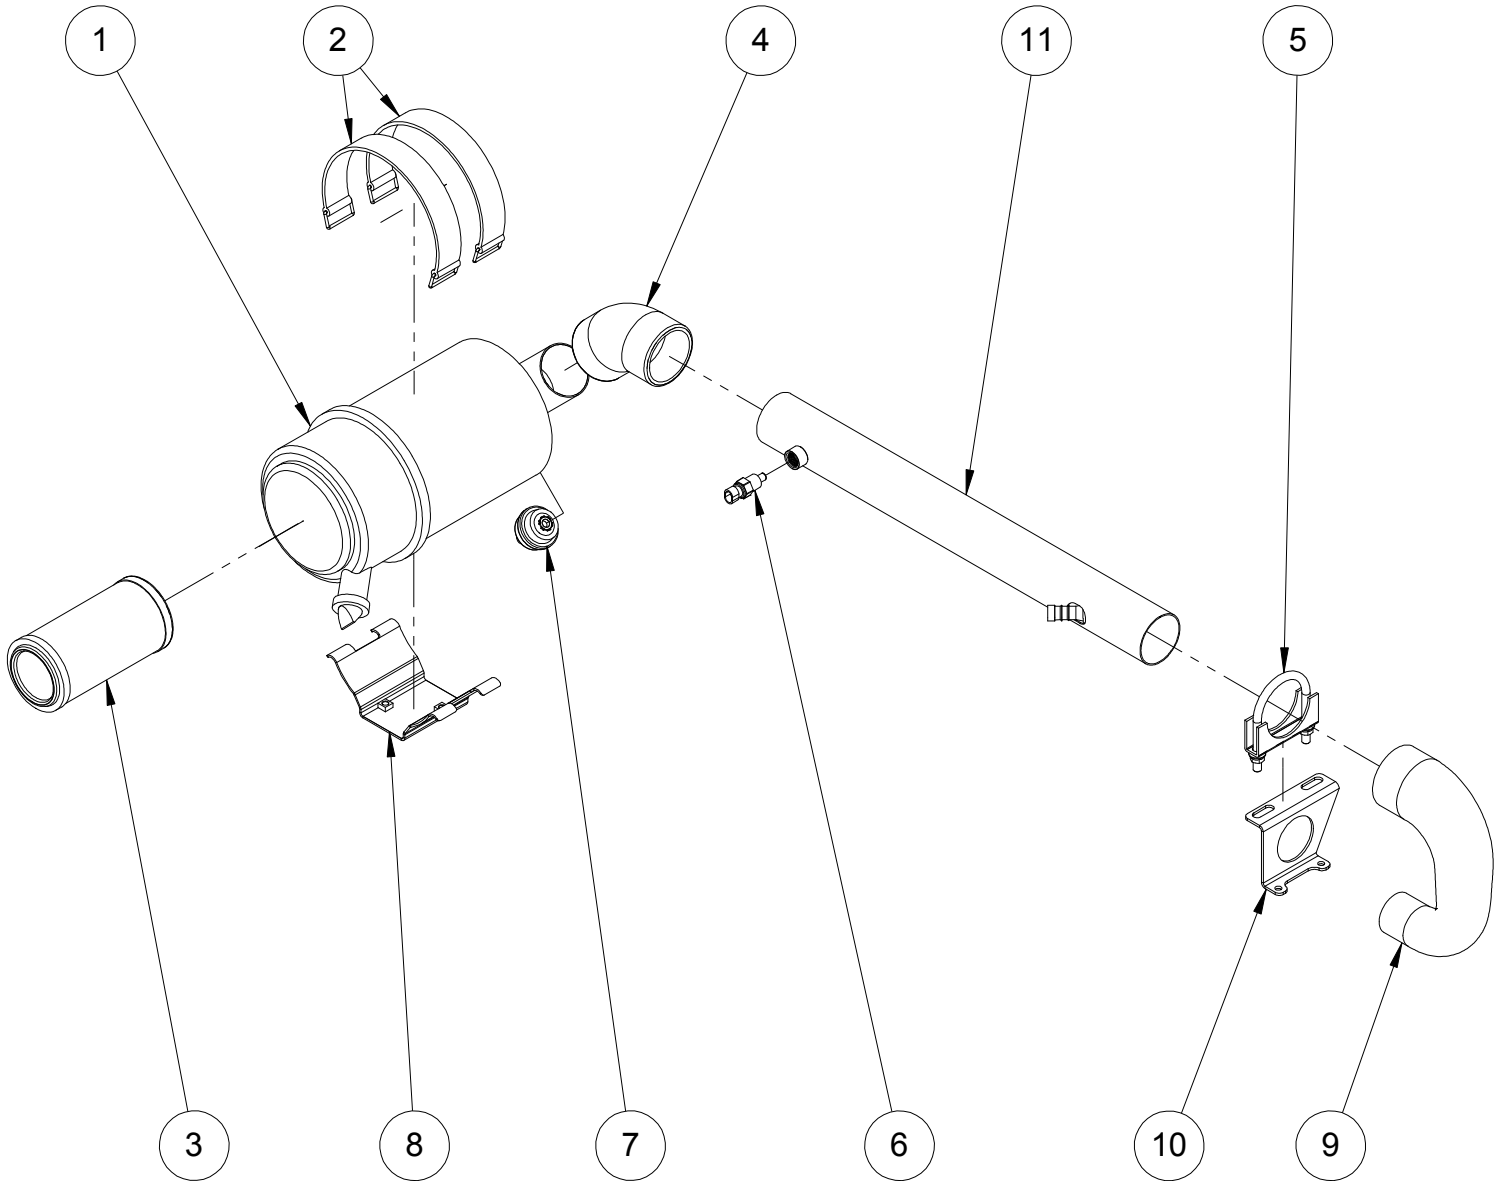

Group 00 (Complete Generator)

Group 01 (Engine & Generator)

Group 01 BOM (Engine)

ITEM	PART NUMBER	DESCRIPTION	QTY.
1	01DS4LEX	DIPSTICK, ISUZU, 4LEV05/4LE2X	1
2	01FEZ3H	VALVE, DRAIN, OIL, 20MMX1.5	1
3	01FO4LE	FILTER, OIL, ISUZU, 4LE2T	1
4	01GP4LEV05	GLOWPLUG, ISUZU, 4LEV05/4LE2X	4
5	01OD4LE2	HOSE ASSY, DRAIN, OIL, 4LE2, 24"	1
6	02GA00023	SPACER, RING, HOUSING, FLYWHEEL, SAE4 X SAE4, 1"	1
7	02GEN184E4W	GENERATOR, 22kW, SAE4, 4 WIRE	1
8	03WBKIT	KIT, BOTTLE, WATER RECOVERY, KUBOTA	1
9	05STR4LEV05	STARTER, ISUZU, 4LEV05, 12V	1
10	09MNT22002-13	MOUNT, ISOLATOR, RADIATOR, ROUND	2
11	09PLTMS21S	PLATE, MOUNTING, GENERATOR	1
12	AB20M1.5	ADAPTOR, BANJO, 20mm X 1.5, -10 AN	1
13	C8J	CAP, JIC, 8	1
14	S-1533	BRACKET, SUPPORT, RADIATOR, RIGHT	1
15	S-1534	BRACKET, SUPPORT, RADIATOR, LEFT	1
16	S-1536	BRACKET, SUPPORT, RADIATOR, FRONT	1
17	S-1605	BRACKET, MOUNTING, DOC	1
18	S-2197	FOOT, MOUNTING, ENGINE	2

Group 01-01 (Engine Front)

Group 01-01 BOM (Engine Front)

ITEM	PART NUMBER	DESCRIPTION	QTY.
1	03BF4LEV05	BELT, DRIVE, FAN/ALT, ISUZU, 4LEV05/4LE2X	1
2	03FANPH4LEV05	FAN, PUSHER, 4LEV05, ISUZU	1
3	03GKT4LEV05THM	GASKET, HOUSING, THERMOSTAT, ISUZU, 4LEV05/4LE2X	1
4	03H4LEV05	HOUSING, THERMOSTAT, ISUZU, 4LEV05, 90°	1
5	03THM4LEV05	THERMOSTAT, ISUZU, 4LEV05/4LE2X	1
6	05ALT4LEV05	ALTERNATOR, ISUZU, 4LEV05/4LE2X	1

Group 01-02 (Intake)

Group 01-02 BOM (Intake)

ITEM	PART NUMBER	DESCRIPTION	QTY.
1	04AC2FW-90	HOUSING, FILTER, AIR, 2 1/2", 90°	1
2	04ACSTRAP	STRAP, FILTER, AIR	2
3	04FA2768	ELEMENT, FILTER, AIR, 04AC2FW-90	1
4	04HSAL212X45	HOSE, INTAKE, 2-1/2",45°	1
5	04MCS212	CLAMP, MUFFLER, 2-1/2", SS	1
6	04SA4LEV05	SENSOR, INTAKE, 4LEV05	1
7	05SA22	SWITCH, RESTRICTION, AIR, 22"H2O	1
8	09BRKAC SAD	BRACKET, FILTER, AIR, SADDLE	1
9	S-2253	HOSE, FORMED, INTAKE, 1-1/2" TO 2-1/2", 180°	1
10	S-2610	BRACKET, PIPE, INTAKE, 4LE	1
11	SA-1243	PIPE ASSEMBLY, INTAKE, 2-1/2" X 24", 4LE2T	1
-	06PH1778-18	PIGTAIL, FILTER MINDER, 2- WIRE	1