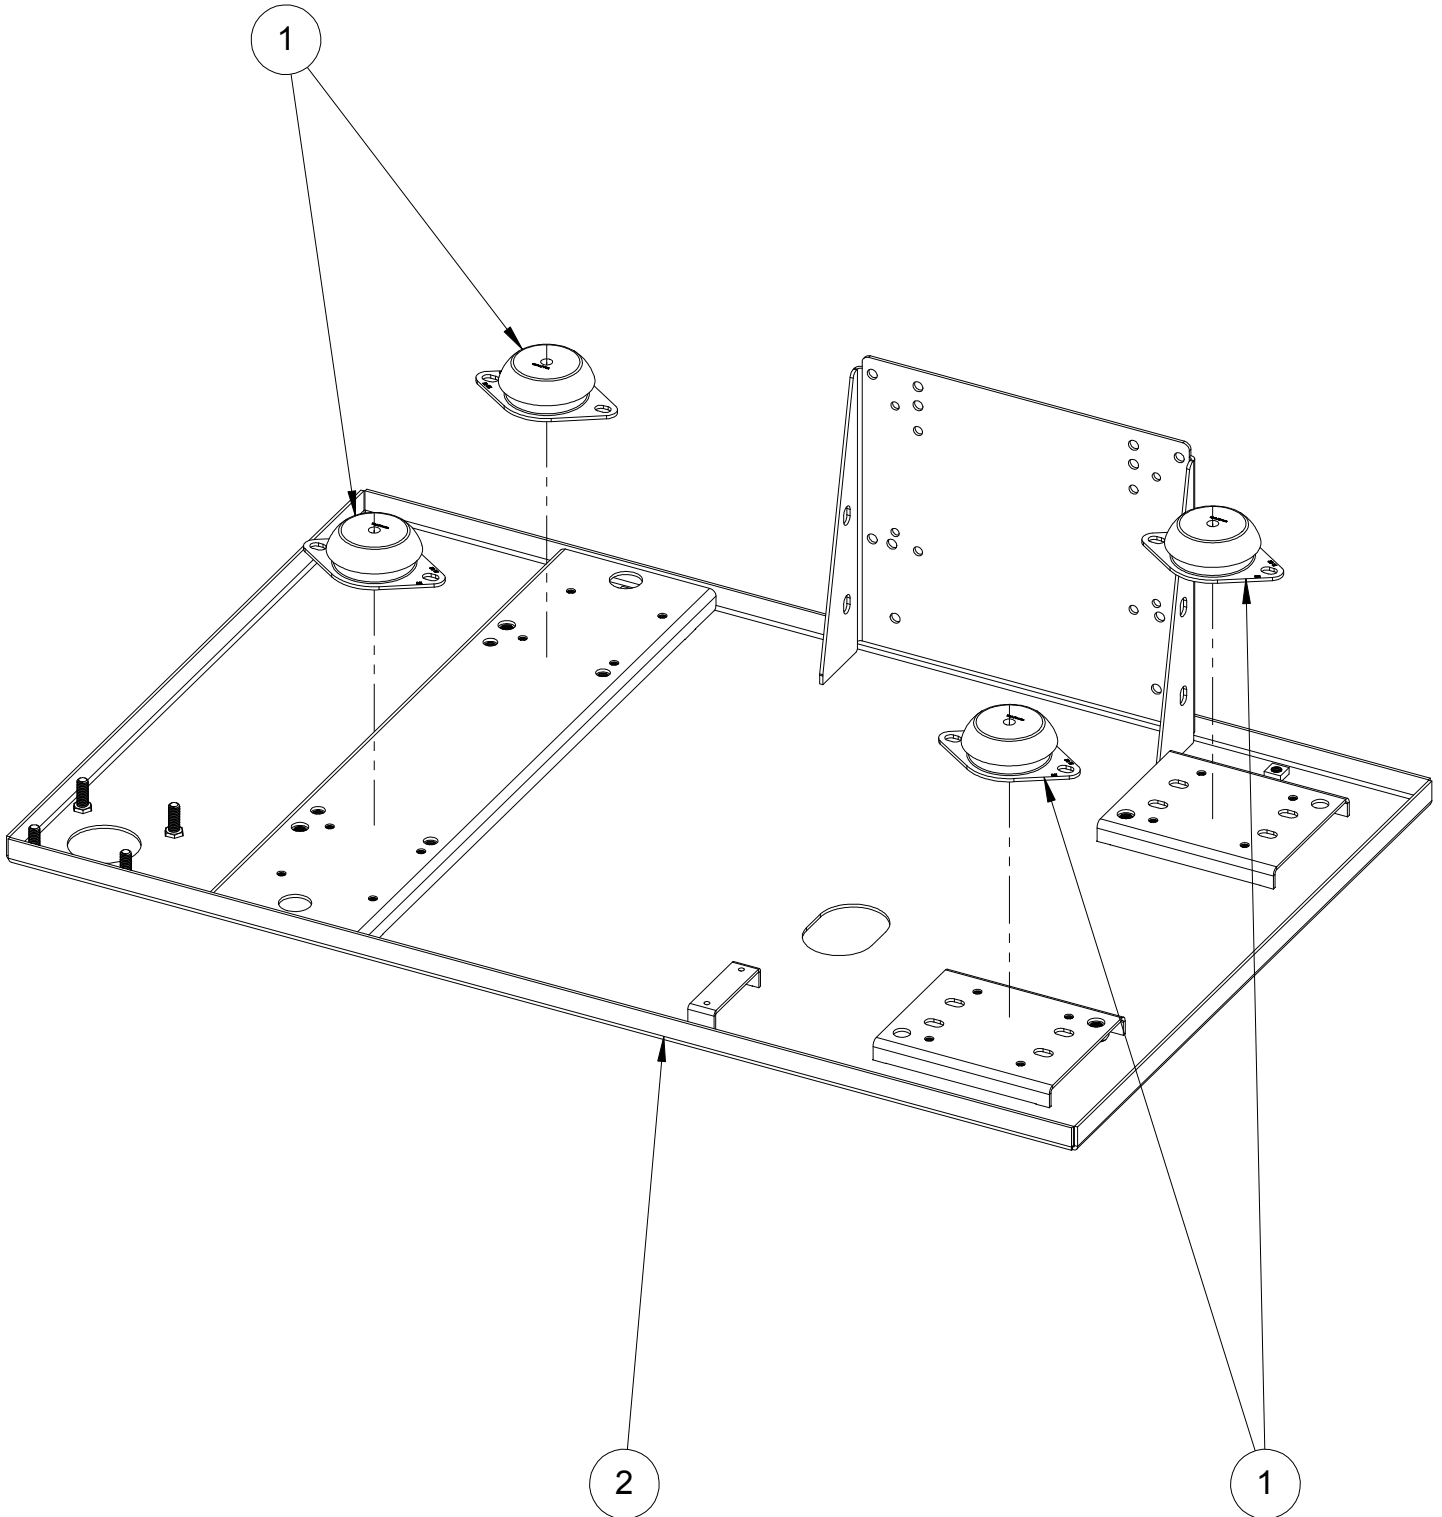

Group 04 (Base Pan)

Group 04 BOM (Base Pan)

ITEM	PART NUMBER	DESCRIPTION	QTY.
1	09MNT50	MOUNT, ENGINE, 50	4
2	SA-1037	BASE ASSEMBLY, PAN	1