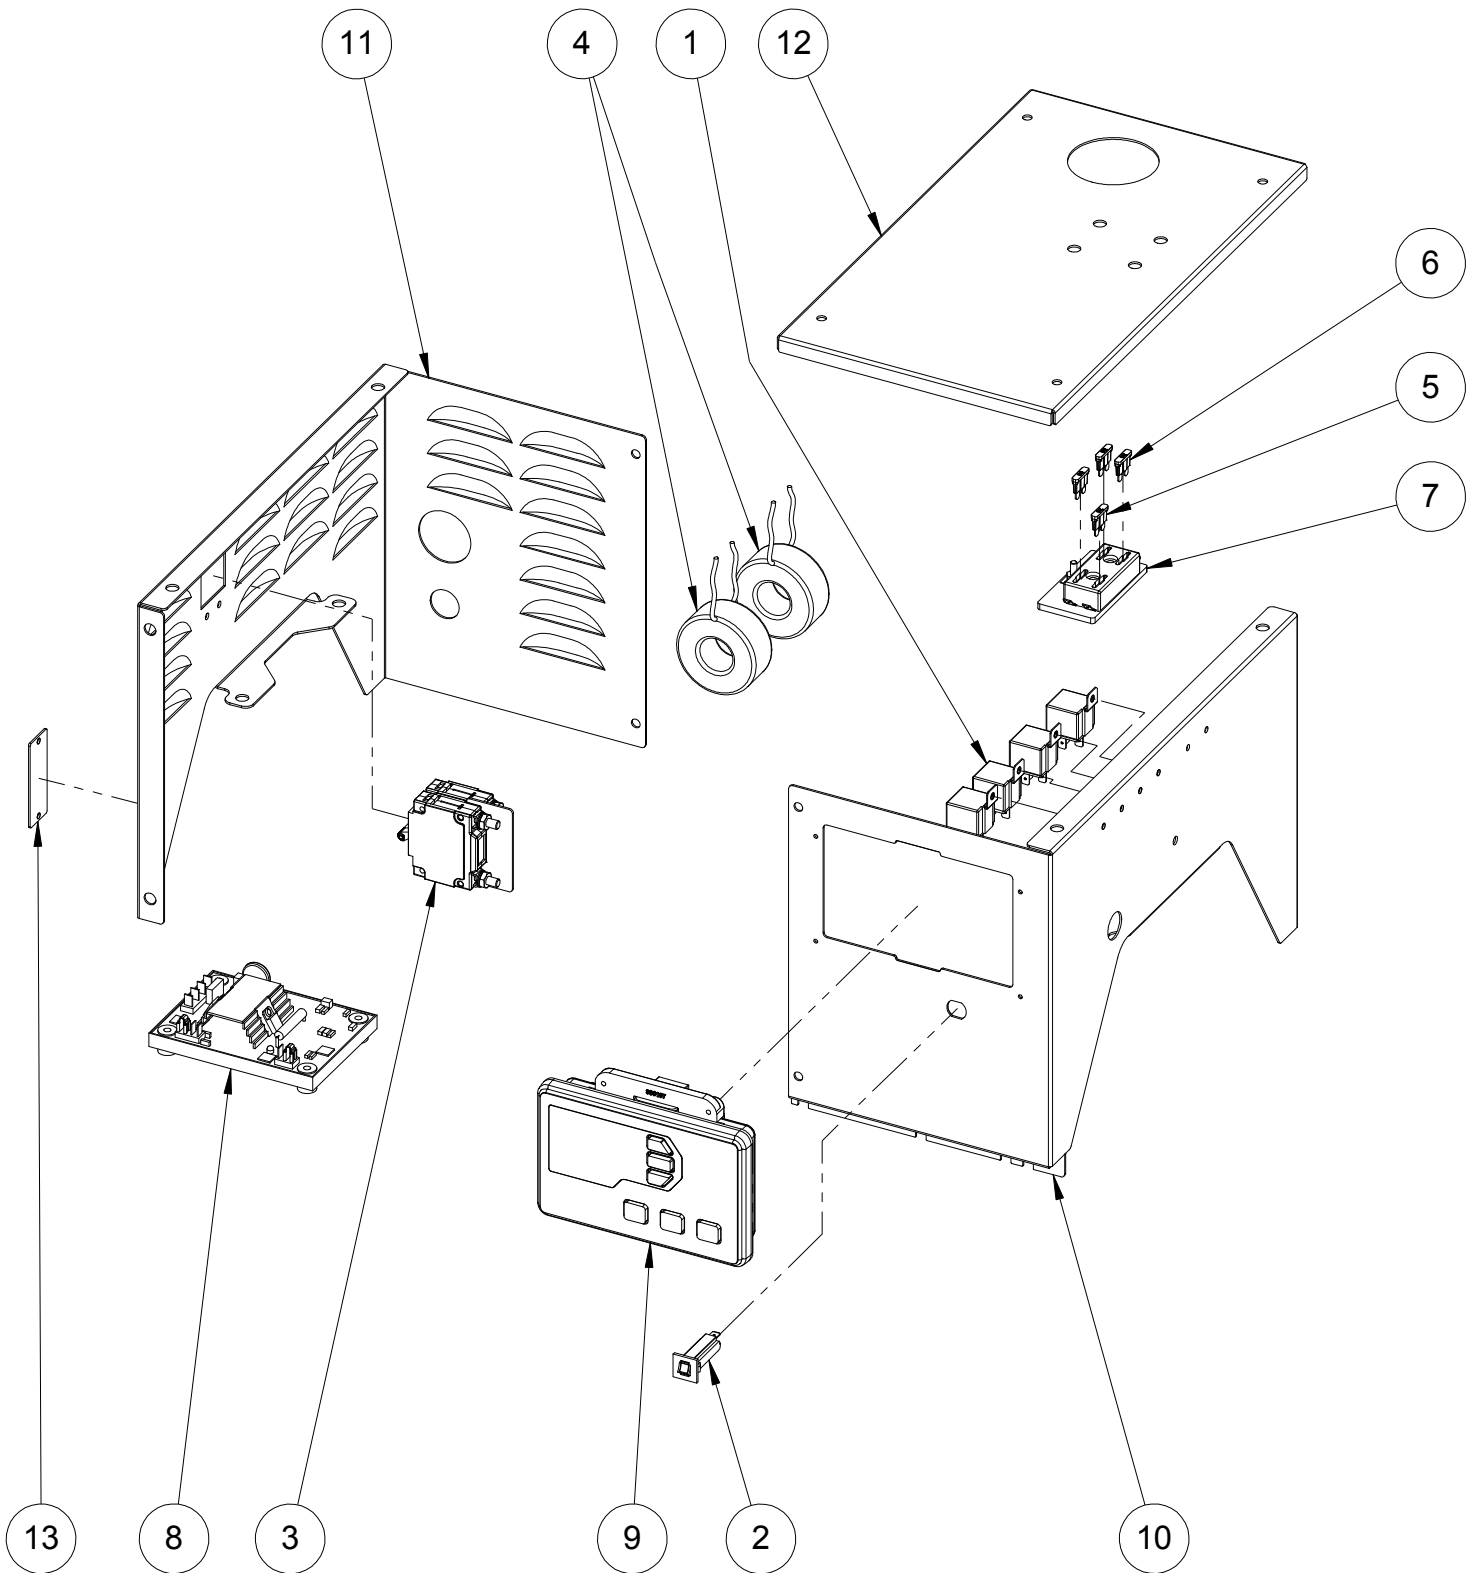

Group 02 (Controls)

Group 02 BOM (Controls)

ITEM	PART NUMBER	DESCRIPTION	QTY.
1	05RLYD	RELAY, CUBE, 12 VOLT, DIODE	4
2	06BR5A-RESETW28	BREAKER, 5A, RESET, ROCKER	1
3	06BR80A2PCA	BREAKER,80A,2P,CA,1 1/2	1
4	06CT1005	TRANSFORMER, CURRENT, 100:5	2
5	06FB20	FUSE, BLADE, 20 AMP	1
6	06FB30	FUSE, BLADE, 30 AMP	3
7	06FP4	PANEL, FUSE, BLADE, 4 POLE	1
8	06REGSX460	REGULATOR,VOLTAGE,SX460	1
9	07TG410	CONTROLLER, ELECTRONIC, PTG410	1
10	S-2333	PANEL,CONTROL BOX,FRONT	1
11	S-2334	PANEL,CONTROL BOX,BACK	1
12	S-2335	PANEL,CONTROL BOX,TOP	1
13	S-2880	PLATE, COVER, BREAKER, BLANK	1
-	07HRN4LEC	HARNESS, CONTROL, ELECTRONIC ENGINE, 4LE	1
-	07HRNE4LE	HARNESS, ENGINE, 4LE	1
-	07LACTG	PIGTAIL, SENSING, AC, TG SERIES	1