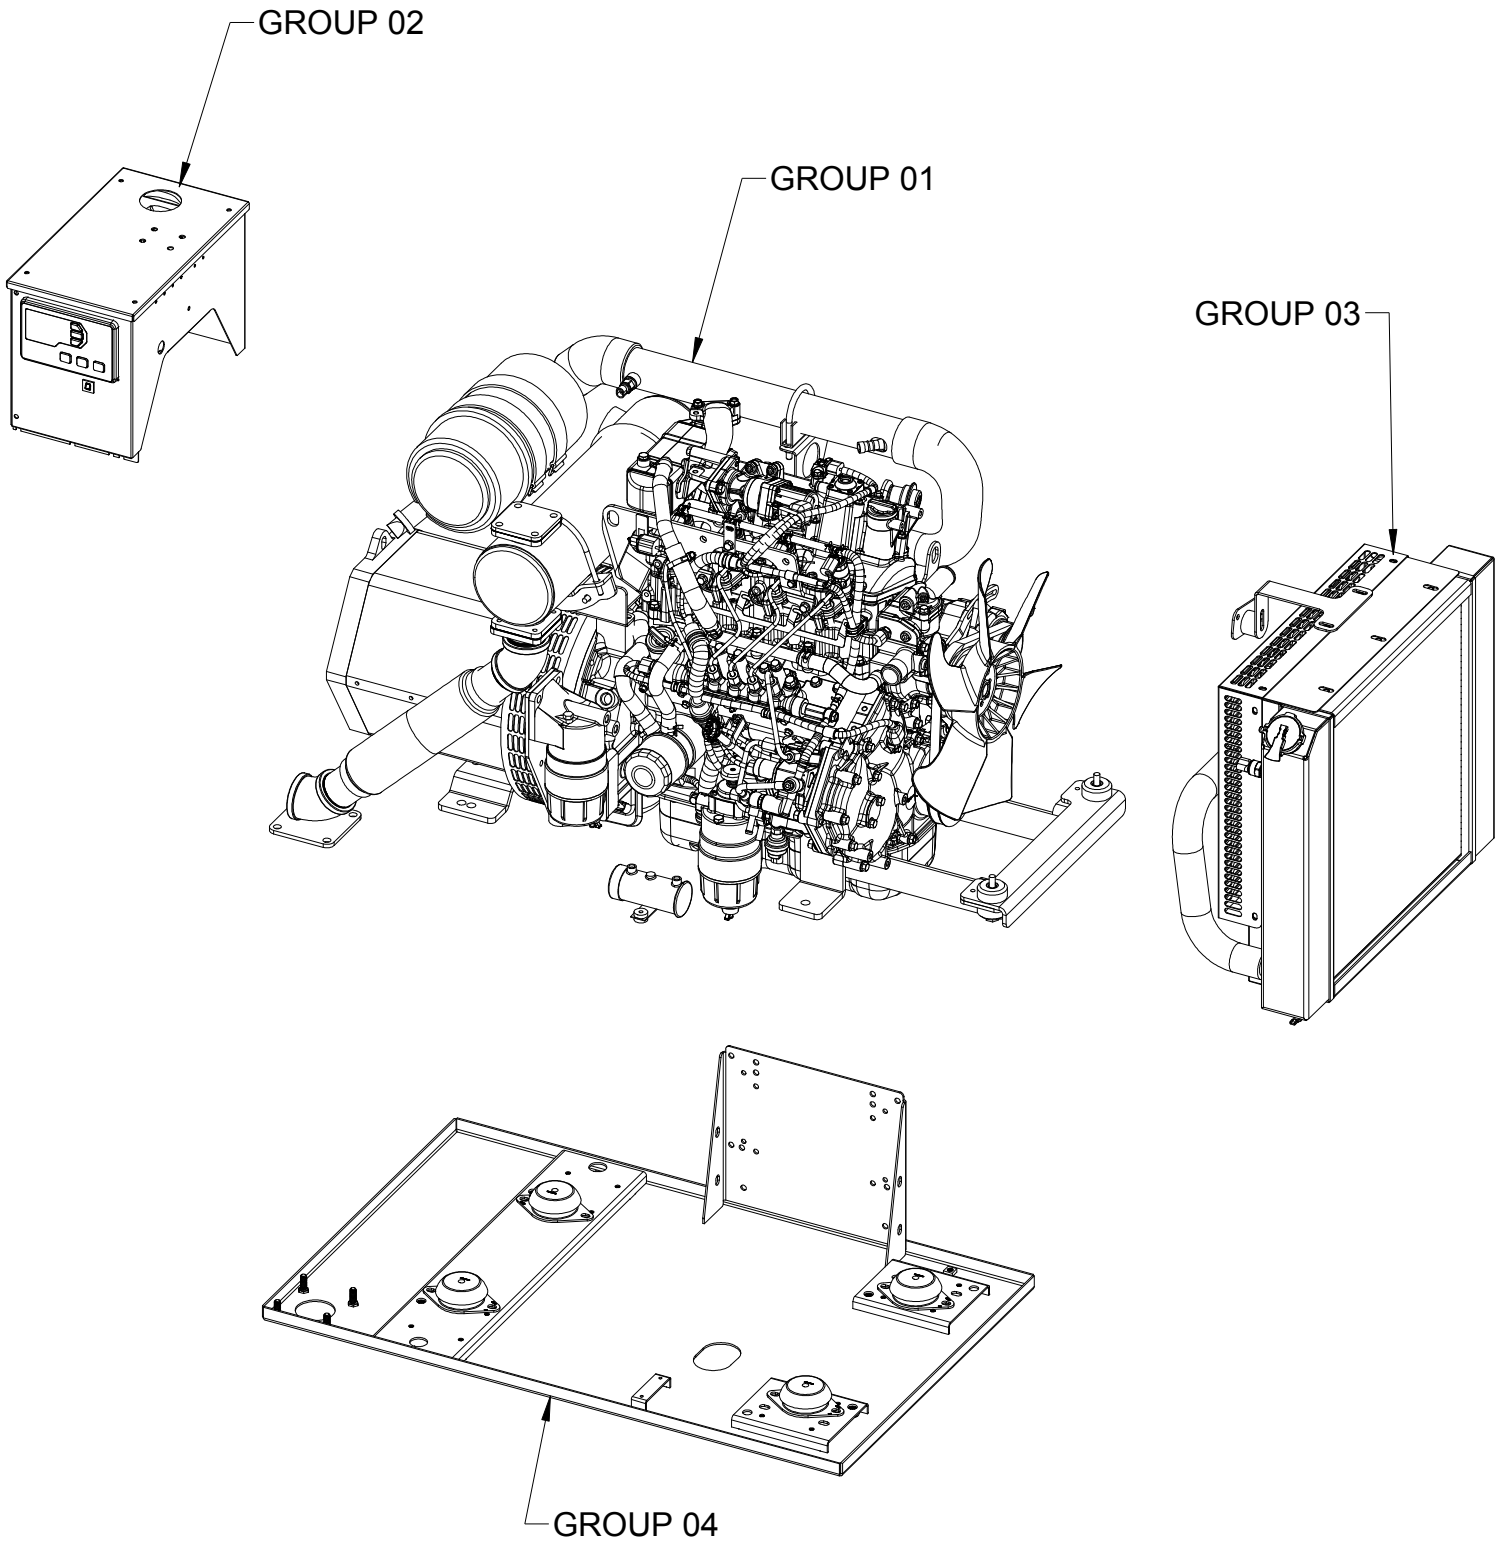

Group 00 (Complete Generator)

Group 01 (Engine & Generator)

Group 01 BOM (Engine)

ITEM	PART NUMBER	DESCRIPTION	QTY.
1	01DS4LEX	DIPSTICK, ISUZU, 4LEV05/4LE2X	1
2	01FEZ3H	VALVE, DRAIN, OIL, 20MMX1.5	1
3	01FO4LE	FILTER, OIL, ISUZU, 4LE2T	1
4	01GP4LEV05	GLOWPLUG, ISUZU, 4LEV05/4LE2X	4
5	01OD4LE2	HOSE ASSY, DRAIN, OIL, 4LE2, 24"	1
6	02GA00023	SPACER, RING, HOUSING, FLYWHEEL, SAE4 X SAE4, 1"	1
7	02GEN184E4W	GENERATOR, 22kW, SAE4, 4 WIRE	1
8	03WBKIT	KIT, BOTTLE, WATER RECOVERY, KUBOTA	1
9	05STR4LEV05	STARTER, ISUZU, 4LEV05, 12V	1
10	09MNT22002-13	MOUNT, ISOLATOR, RADIATOR, ROUND	2
11	09PLTMS21S	PLATE, MOUNTING, GENERATOR	1
12	AB20M1.5	ADAPTOR, BANJO, 20mm X 1.5, -10 AN	1
13	C8J	CAP, JIC, 8	1
14	S-1533	BRACKET, SUPPORT, RADIATOR, RIGHT	1
15	S-1534	BRACKET, SUPPORT, RADIATOR, LEFT	1
16	S-1536	BRACKET, SUPPORT, RADIATOR, FRONT	1
17	S-1605	BRACKET, MOUNTING, DOC	1
18	S-2197	FOOT, MOUNTING, ENGINE	2

Group 01-01 (Engine Front)

Group 01-01 BOM (Engine Front)

ITEM	PART NUMBER	DESCRIPTION	QTY.
1	03BF4LEV05	BELT, DRIVE, FAN/ALT, ISUZU, 4LEV05/4LE2X	1
2	03FANPH4LEV05	FAN, PUSHER, 4LEV05, ISUZU	1
3	03GKT4LEV05THM	GASKET, HOUSING, THERMOSTAT, ISUZU, 4LEV05/4LE2X	1
4	03H4LEV05	HOUSING, THERMOSTAT, ISUZU, 4LEV05, 90°	1
5	03THM4LEV05	THERMOSTAT, ISUZU, 4LEV05/4LE2X	1
6	05ALT4LEV05	ALTERNATOR, ISUZU, 4LEV05/4LE2X	1