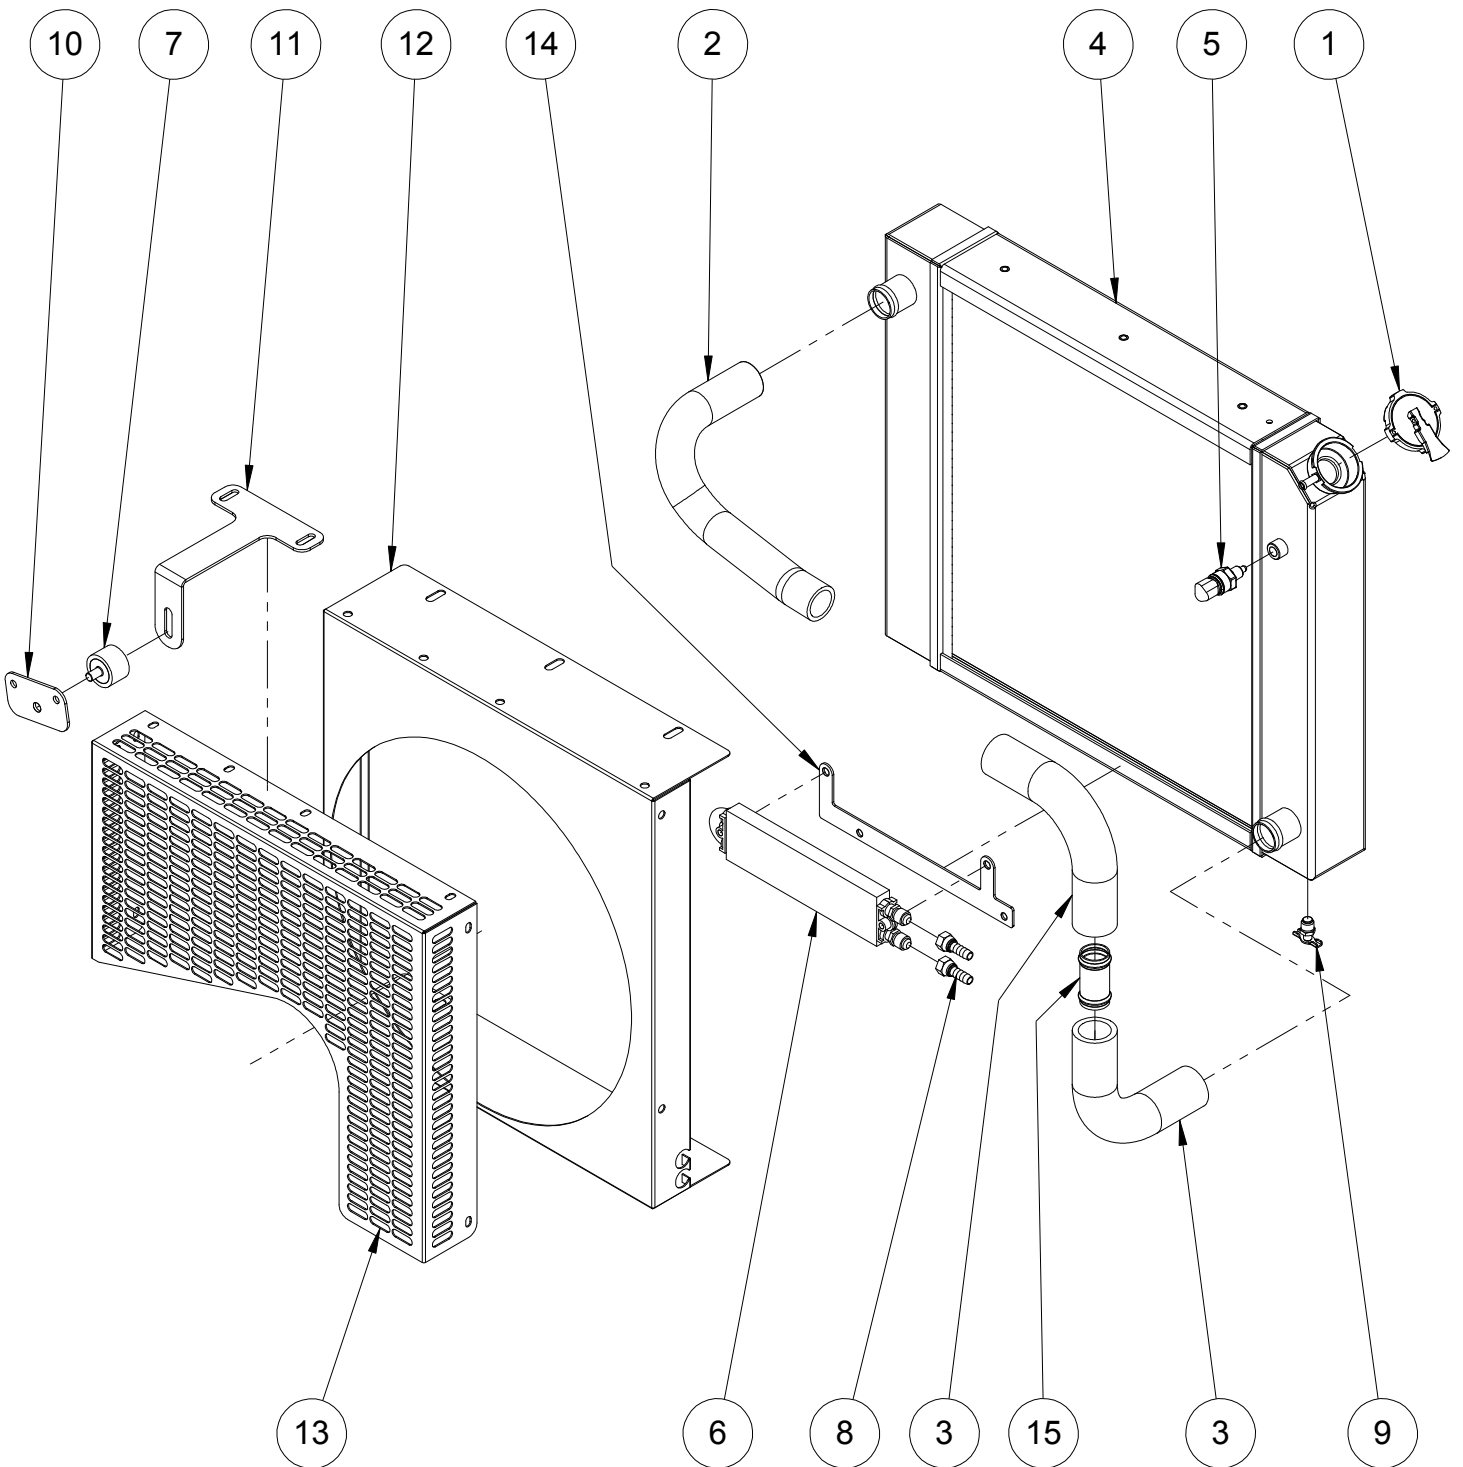

Group 03 (Radiator)

Group 03 BOM (Radiator)

ITEM	PART NUMBER	DESCRIPTION	QTY.
1	03CSP13	CAP, RADIATOR, 13#, RELEASE	1
2	03HS0203U	HOSE, RADIATOR, UPPER	1
3	03HSU68900136	HOSE, RADIATOR, LOWER	2
4	03RAD710A13/8	RADIATOR, 710, ALUMINUM	1
5	05S240655	SENSOR, LWCO	1
6	08FC4130	COOLER, FUEL, 4LE	1
7	09MNTIS38H	ISOLATOR,RUBBER,3/8" STUD	1
8	BR38HX6JIC	BARB, HOSE, BRASS, 3/8 X 6 JIC	2
9	BR145	DRAIN COCK, STRAIGHT, 1/4", BRASS	1
10	S-1538	PLATE, BRACE, RADIATOR	1
11	S-1539	BRACE, RADIATOR, "T"	1
12	S-1705	SHROUD, FAN	1
13	S-1706	FAN GUARD	1
14	S-2150	BRACKET,FUEL COOLER	1
15	S-2482	PIPE, SPLICE, 1-1/4" X 2-1/2"	1
-	07HRNSLW	LEAD, SWITCH, LOW WATER	1