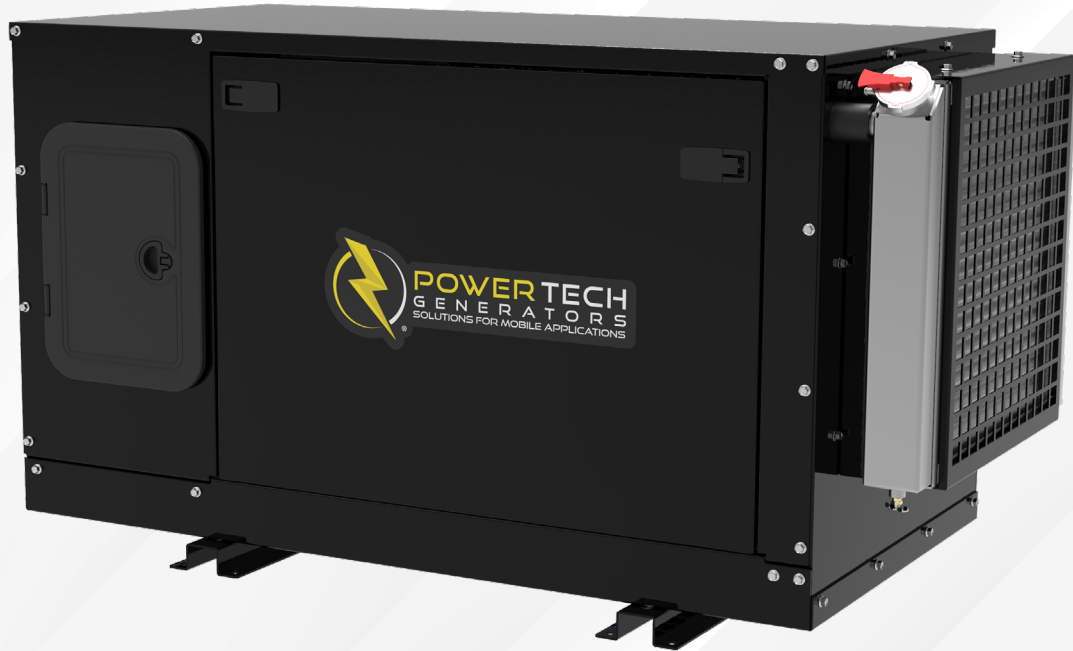

POWERTECH
GENERATORS

PTK-12SI-3 DIESEL GENERATOR

FEATURES

- 12,000 WATT GENERATOR
- WEATHER RESISTANT
- SINGLE SIDE SERVICE
- LOW SPEED
- LIQUID COOLED
- QUIET ENCLOSURE

DIMENSIONS: 50.31" L X 26" W X 28.5" H

- Prime Power Output: 12,000W
- Liquid-Cooled, 4 Cylinder, Diesel
- CARB and EPA Certified TIER 4
- Available 60Hz and 50Hz
- 3 Phase
- Brush-less Generator
- Automatic Voltage Regulator
- Advanced PTG Series Electronic Controller
- Safety Shutdowns for High Temp and Low Oil Pressure
- Output Voltage: Various Voltage Configurations Available
- Push-Style Radiator Fan
- Fuel Consumption: 1.1 GPH at Full Load