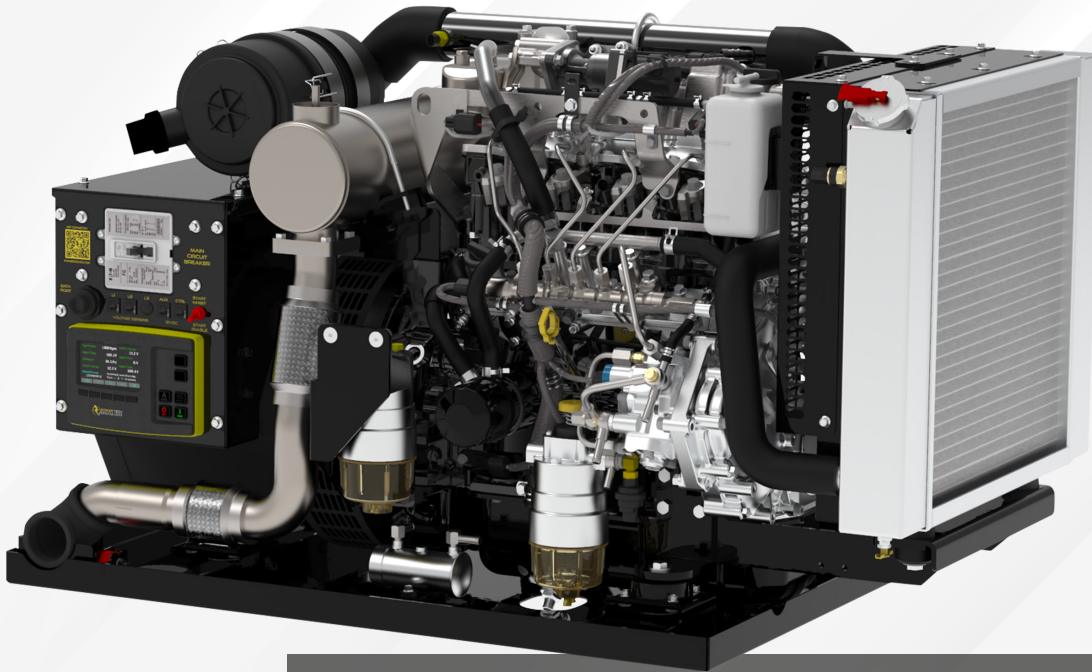

POWERTECH
GENERATORS

PTI-25 DIESEL GENERATOR

FEATURES

- 25,000 WATT OPEN GENERATOR
- TIER 4 FINAL CLEAN DIESEL
- EASY TO SERVICE
- RUGGED INDUSTRIAL GRADE
- DEF FREE
- DUEL STAGE FUEL FILTRATION

DIMENSIONS: 50.875" L x 26" W x 29.375" H

- Prime Power Output: 25,000W
- Liquid-Cooled, 4 Cylinder, Diesel
- Engine Mounted Diesel Oxidation Catalyst
- Available 50Hz and 60Hz
- Available in 3 Phase
- Brush-less Generator
- Automatic Voltage Regulator
- Safety Shutdowns for High Temp and Low Oil Pressure
- Output Voltage: 120VAC/240VAC
- Amperage: 208A @120VAC (104A @ 240VAC)
- Fuel Consumption: 1.96 GPH at Full Load
- Weight: 1050LBS