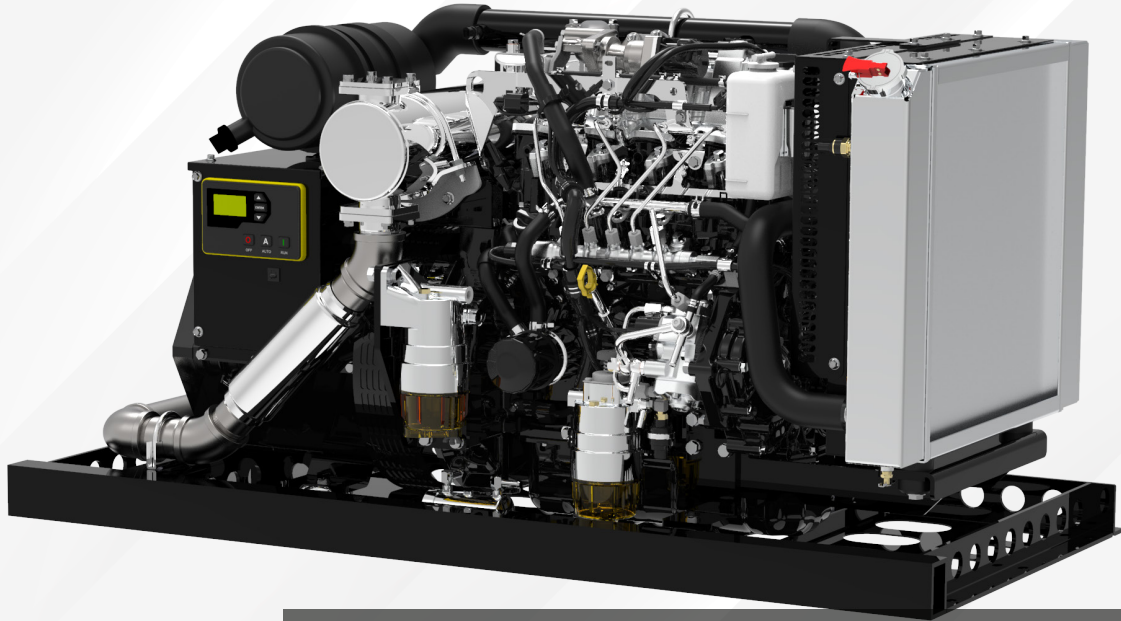

**POWERTECH**  
GENERATORS

## PTI-20BML DIESEL GENERATOR

### FEATURES

- 20,000 WATT OPEN GENERATOR
- TIER 4 FINAL CLEAN DIESEL
- BLOOD BUS SPECIFIC EXHAUST ROUTING
- RUGGED INDUSTRIAL GRADE
- DEF FREE
- CUSTOM BASE PAN FOR RETROFITS

DIMENSIONS: 58"L x 27.875"W x 29.375"H

- Prime Power Output: 20,000W
- Liquid-Cooled, 4 Cylinder, Diesel
- Engine Mounted Diesel Oxidation Catalyst
- Available 50Hz and 60Hz
- Available in 3 Phase
- Brush-less Generator
- Automatic Voltage Regulator
- Safety Shutdowns for High Temp and Low Oil Pressure
- Output Voltage: 120VAC/240VAC
- Amperage: 166A @120VAC (83A @ 240VAC)
- Fuel Consumption: 2.2 GPH at Full Load
- Weight: 1015LBS (ask about light weighting)