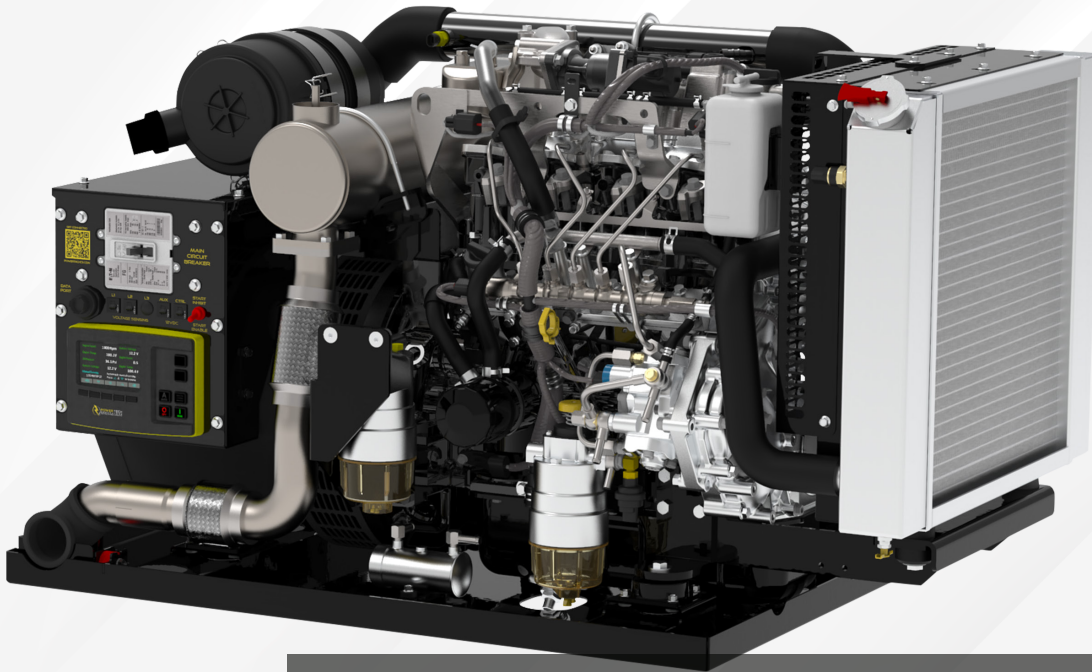

POWERTECH
GENERATORS

PTI-15 DIESEL GENERATOR

FEATURES

- 15,000 WATT OPEN GENERATOR
- TIER 4 FINAL CLEAN DIESEL
- EASY TO SERVICE
- RUGGED INDUSTRIAL GRADE
- DEF FREE
- HIGHLY CUSTOMIZABLE

DIMENSIONS: 50.875" L x 27.365" W x 29" H

- Prime Power Output: 15,000W
- Liquid-Cooled, 4 Cylinder, Diesel
- Optional Remote Radiator
- Available 50Hz and 60Hz
- Available in 3 Phase
- Brush-less Generator
- Automatic Voltage Regulator
- Safety Shutdowns for High Temp and Low Oil Pressure
- Output Voltage: 120VAC/240VAC
- Amperage: 125A @120VAC (62.5A @ 240VAC)
- Fuel Consumption: 2.2 GPH at Full Load
- Weight: 927LBS