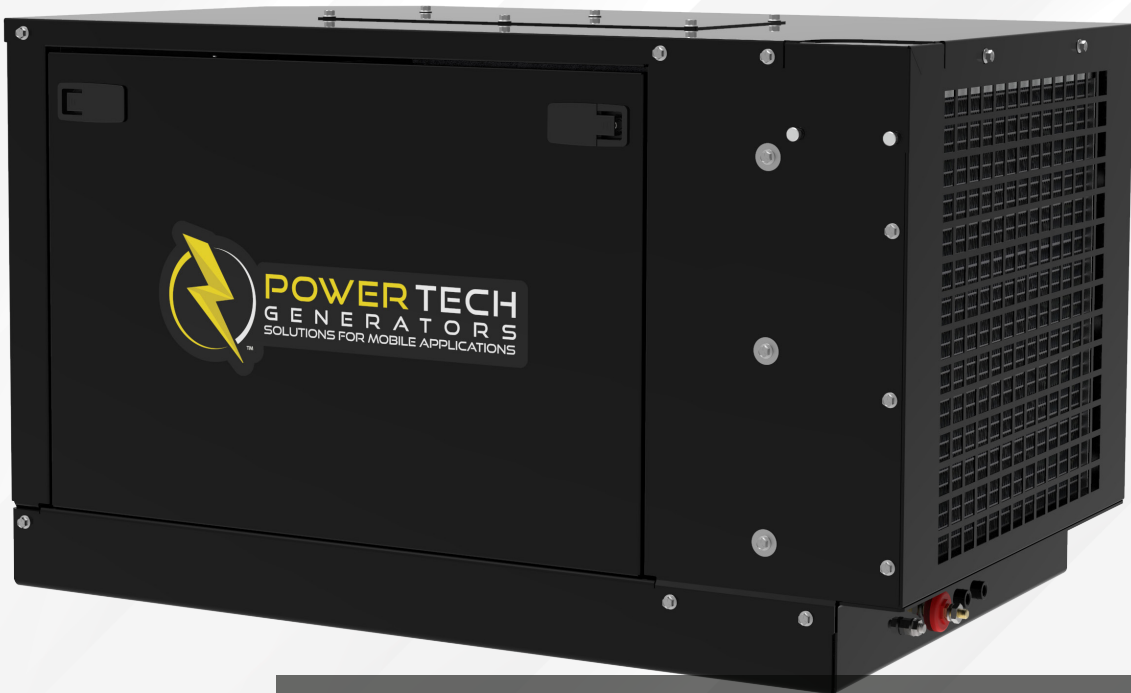

POWERTECH
GENERATORS

PT-8KSIC DIESEL GENERATOR

FEATURES

- 8,000 WATT ENCLOSED GENERATOR
- TIER 4 FINAL CLEAN DIESEL
- WEATHER RESISTANT ENCLOSURE
- LOW SPEED
- SINGLE SIDE SERVICE
- COMMERCIAL GRADE

DIMENSIONS: 39.875" L x 24" W x 23.5" H

- Prime Power Output: 8,000W
- Liquid-Cooled, 3 Cylinder, Diesel
- CARB EPA Certified TIER 4
- Available 50Hz and 60Hz
- Brush-less Generator
- Automatic Voltage Regulator
- Safety Shutdowns for High Temp and Low Oil Pressure
- Output Voltage: 120VAC/240VAC
- Amperage: 66.6A @120VAC (33.3A @240VAC)
- Fuel Consumption: 0.8 GPH at Full Load
- Weight: 515LBS
- Sound: 68DB @ 7 Meters