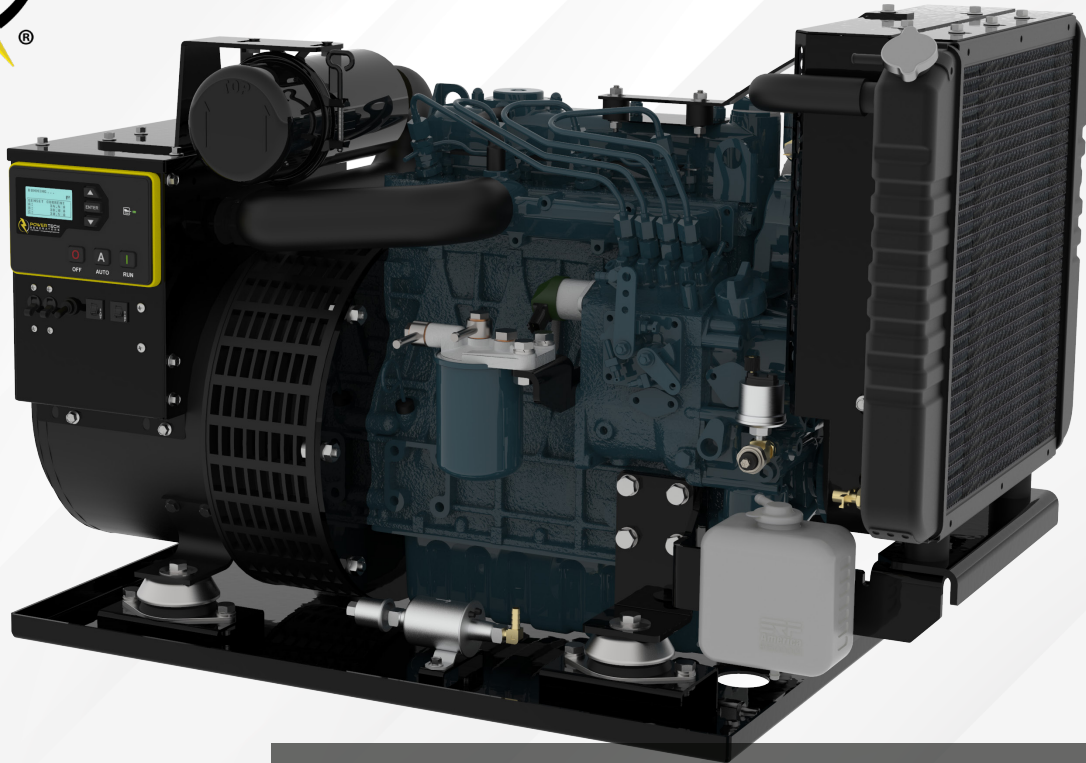

POWERTECH
GENERATORS

PT-12000 DIESEL GENERATOR

FEATURES

- 12,000 WATT OPEN GENERATOR
- TIER 4 FINAL CLEAN DIESEL
- EASY TO SERVICE
- RUGGED INDUSTRIAL GRADE
- LOW SPEED & LIQUID COOLED
- HIGHLY CUSTOMIZABLE

DIMENSIONS: 38.625" L x 22" W x 25" H

- Prime Power Output: 12,000W
- Liquid-Cooled, 4 Cylinder, Diesel
- CARB EPA Certified TIER 4
- Available 50Hz and 60Hz
- Powder Coated Base Pan
- Brush-less Generator
- Automatic Voltage Regulator
- Safety Shutdowns for High Temp and Low Oil Pressure
- Output Voltage: 120VAC/240VAC
- Amperage: 100A @120VAC (50A @ 240VAC)
- Fuel Consumption: 1.2 GPH at Full Load
- Weight: 515LBS