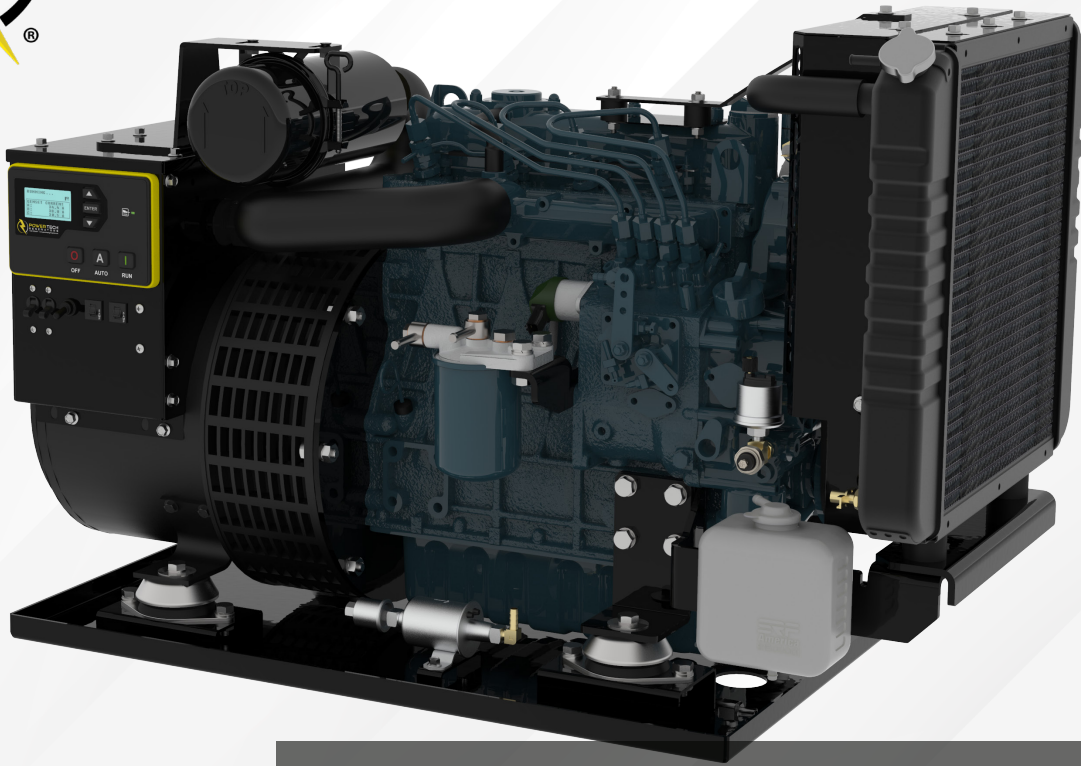

**POWERTECH**  
GENERATORS

## PT-10000 DIESEL GENERATOR

### FEATURES

- 10,000 WATT OPEN GENERATOR
- TIER 4 FINAL CLEAN DIESEL
- EASY TO SERVICE
- RUGGED INDUSTRIAL GRADE
- LOW SPEED & LIQUID COOLED
- HIGHLY CUSTOMIZABLE

**DIMENSIONS: 38.625" L x 22" W x 25" H**

- Prime Power Output: 10,000W
- Liquid-Cooled, 4 Cylinder, Diesel
- Powder Coated Base Pan
- Available 50Hz and 60Hz
- CARB EPA Certified TIER 4
- Brush-less Generator
- Automatic Voltage Regulator
- Safety Shutdowns for High Temp and Low Oil Pressure
- Output Voltage: 120VAC/240VAC
- Amperage: 82A @120VAC (41A @ 240VAC)
- Fuel Consumption: 1.2 GPH at Full Load
- Weight: 515LBS