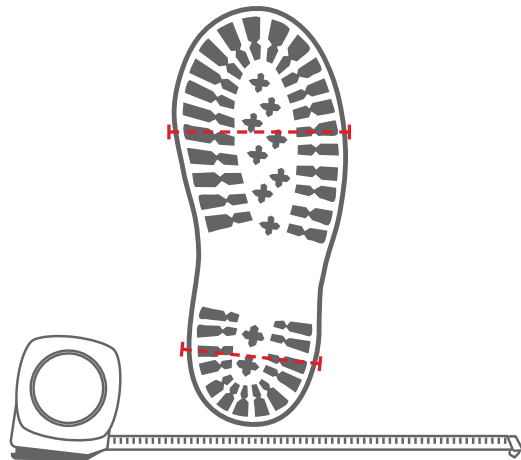

*YULEYS letter sizing does not correspond to shoe size; above is only an estimate. YULEYS sizing is based on the sole of your footwear (measure heel to toe). If you change your footwear (shoes to a steel toe boot) it will require re-measuring and most likely a different color YULEYS.

YULEYS®
Clean Step System by HexArmor®

Call 1-877-366-5436 or visit www.yuleys.com

SAFETYGLOVES
by HexArmor®

How to Measure

Universal sizing guidelines make it easy to find the YULEYS® to fit your work boot or shoe. When trying to determine your YULEYS size, measure the sole of your footwear from heel to toe for length. Measure the widest part of the toe box, and the widest part of the heel for the width. When measured correctly, your YULEYS will fit snug.

Work Boot/Shoe Sole Length	Heel Width	Toe Width	YULEYS® Sizes
9 ⁷ / ₈ " (25.08cm) - 10 ¹ / ₄ " (26.04cm)	3 ¹ / ₂ " (8.89cm)	4 ¹ / ₄ " (10.82cm)	A
10 ¹ / ₄ " (26.04 cm) - 10 ¹¹ / ₁₆ " (27.15 cm)	3 ¹ / ₂ " (8.89cm)	4 ³ / ₈ " (11.11cm)	B
10 ⁵ / ₈ " (26.99 cm) - 11 ¹ / ₄ " (28.58 cm)	3 ¹ / ₂ " (8.89cm)	4 ¹ / ₂ " (11.43cm)	C
11 ³ / ₈ " (28.89 cm) - 12" (30.48 cm)	3 ⁷ / ₈ " (9.84cm)	4 ³ / ₄ " (12.07cm)	D
12" (30.48 cm) - 12 ¹ / ₂ " (31.75 cm)	4 ¹ / ₈ " (10.48cm)	4 ³ / ₄ " (12.07cm)	E
12 ¹ / ₄ " (31.12 cm) - 12 ⁷ / ₈ " (32.7 cm)	4 ¹ / ₈ " (10.48cm)	4 ⁷ / ₈ " (12.38cm)	F
12 ¹ / ₂ " (31.75 cm) - 13 ¹ / ₈ " (33.34 cm)	4 ¹ / ₄ " (10.82cm)	5" (12.7cm)	G
13 ¹ / ₈ " (33.34 cm) - 13 ³ / ₄ " (34.93 cm)	4 ¹ / ₄ " (10.82cm)	5" (12.7cm)	H
13 ³ / ₈ " (33.97 cm) - 14 ¹ / ₈ " (35.88 cm)	4 ¹ / ₄ " (10.82cm)	5" (12.7cm)	I

*If the length falls in a range between two YULEYS sizes, select the smaller size.