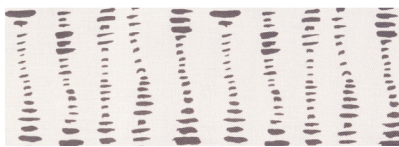

KATE MARKER  
HOME

**UPHOLSTERY**  
COLLECTION

*Pearl Pouf*

*Shown in Sherpa Cloud*

**FABRIC OPTIONS**

*\* indicates performance fabric*

*Sherpa Cloud*

*Myla Coal*

*Buckskin Chamois*

**SIZES & DIMENSIONS**

<i>Small</i>	21" W x 21" D x 17" H
<i>Large</i>	27" W x 27" D x 19" H