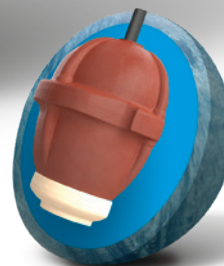

**POWER TORQ PEARL™**

**PERFORMANCE:** High - Power Torq  
**PART NUMBER:** 60-106730-93X  
**COLOR:** Sky Blue Pearl  
**CORE:** Torq  
**COVERSTOCK:** ERT Pearl  
**COVER TYPE:** Pearl Reactive  
**FINISH:** 500, 1000, 1500 Siaair / Crown Factory Compound  
**WEIGHTS:** 16-12 Pounds  
**LANE CONDITION:** Medium oil  
**REACTION:** Length with strong backend  
**WARRANTY:** Two years from purchase date

16-14 lb.

13-12 lb.

	16 lb	15 lb	14 lb	13 lb	12 lb
<b>RG</b>	2.503	2.489	2.514	2.582	2.605
<b>DIFF</b>	0.046	0.054	0.054	0.042	0.042