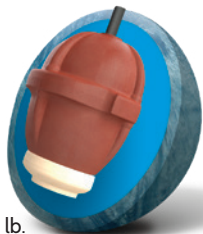

COLUMBIA300.COM

POWER TORQ PEARL™

WEIGHTS: 16-12 Pounds

LANE CONDITION: Medium oil

REACTION: Length with strong backend

©2022 Columbia 300 • Form #0122-86

16-14 lb.

PERFORMANCE: High - Power Torq

COLOR: Sky Blue Pearl

CORE: Torq

COVERSTOCK: ERT Pearl

COVER TYPE: Pearl Reactive

FINISH: 500, 1000, 1500 Siaair /
Crown Factory Compound

WARRANTY: 2 yrs from purchase date

16 lb 15 lb 14 lb

RG	2.503	2.489	2.514
DIFF	0.046	0.054	0.054